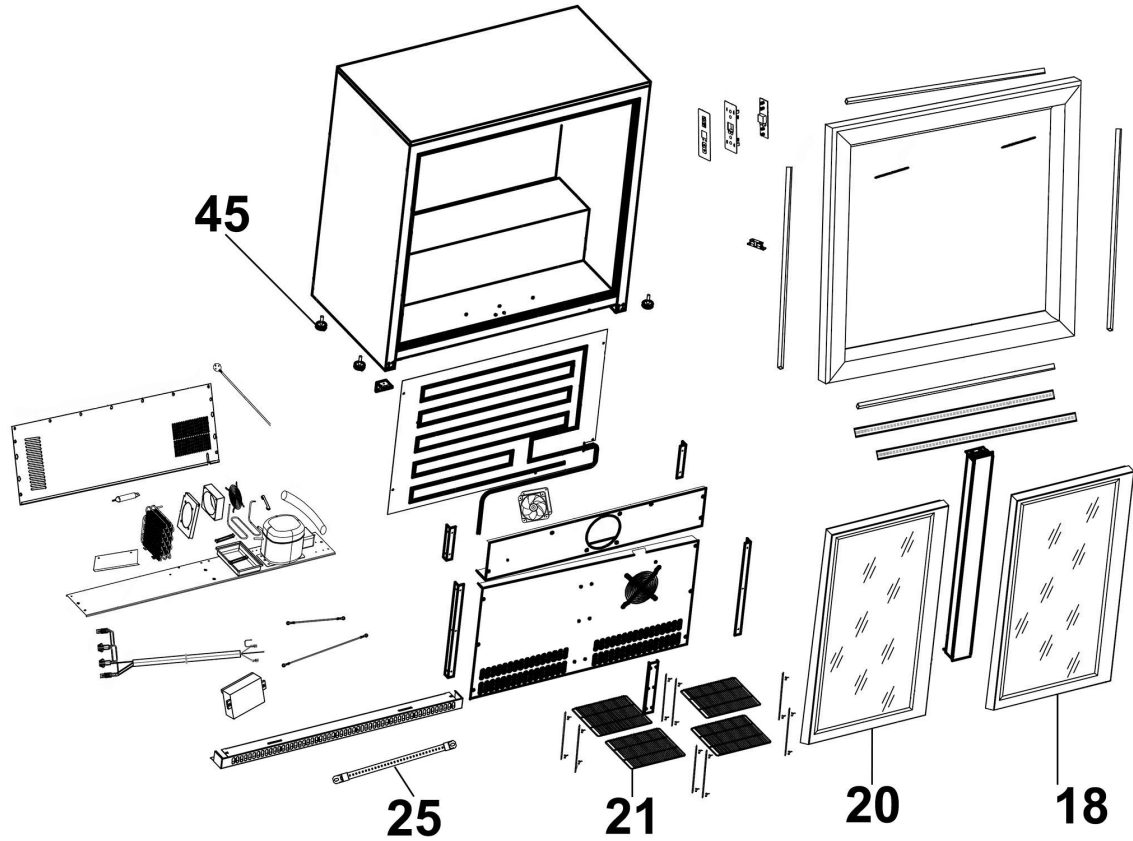

Parts Information:
Baridi Double Sliding Door Back Bar Drinks Fridge/Cooler, 190L Capacity
Model No: DH273

Item	Part No.	Description
18	DH10732	Sliding Door (RH)
20	DH10733	Sliding Door (LH)
21	DH10730	Shelf

Item	Part No.	Description
25	DH10731	Lamp
45	DH10726	Foot

NOTE: It is our policy to continually improve products and as such we reserve the right to alter data, specifications and component parts without prior notice. There may be alternative versions of this product, please contact us should you require this information.