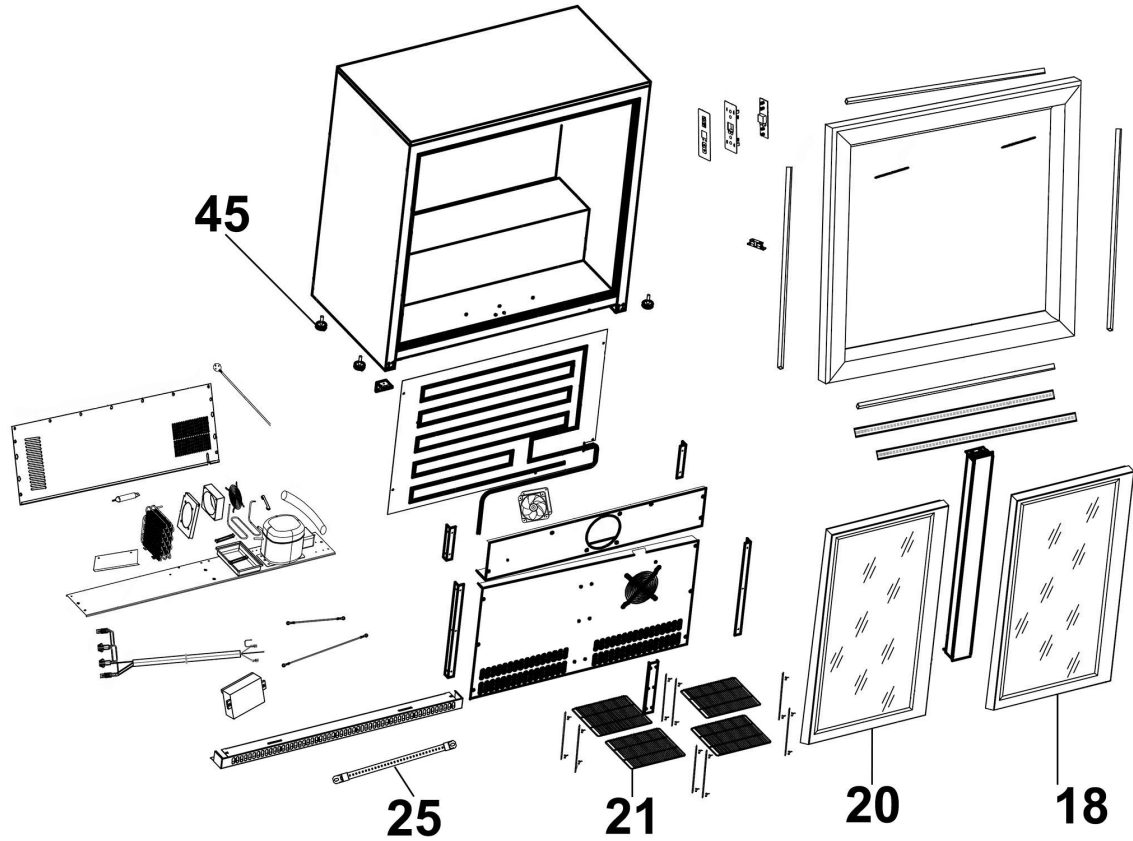

Parts Information:
Baridi Double Sliding Door Back Bar Drinks Fridge/Cooler, 193L Capacity
Model No: DH273

Item	Part No.	Description
18	DH10732	Sliding Door (RH)
20	DH10733	Sliding Door (LH)
21	DH10730	Shelf

Item	Part No.	Description
25	DH10731	Lamp
45	DH10726	Foot

NOTE: It is our policy to continually improve products and as such we reserve the right to alter data, specifications and component parts without prior notice. There may be alternative versions of this product, please contact us should you require this information.