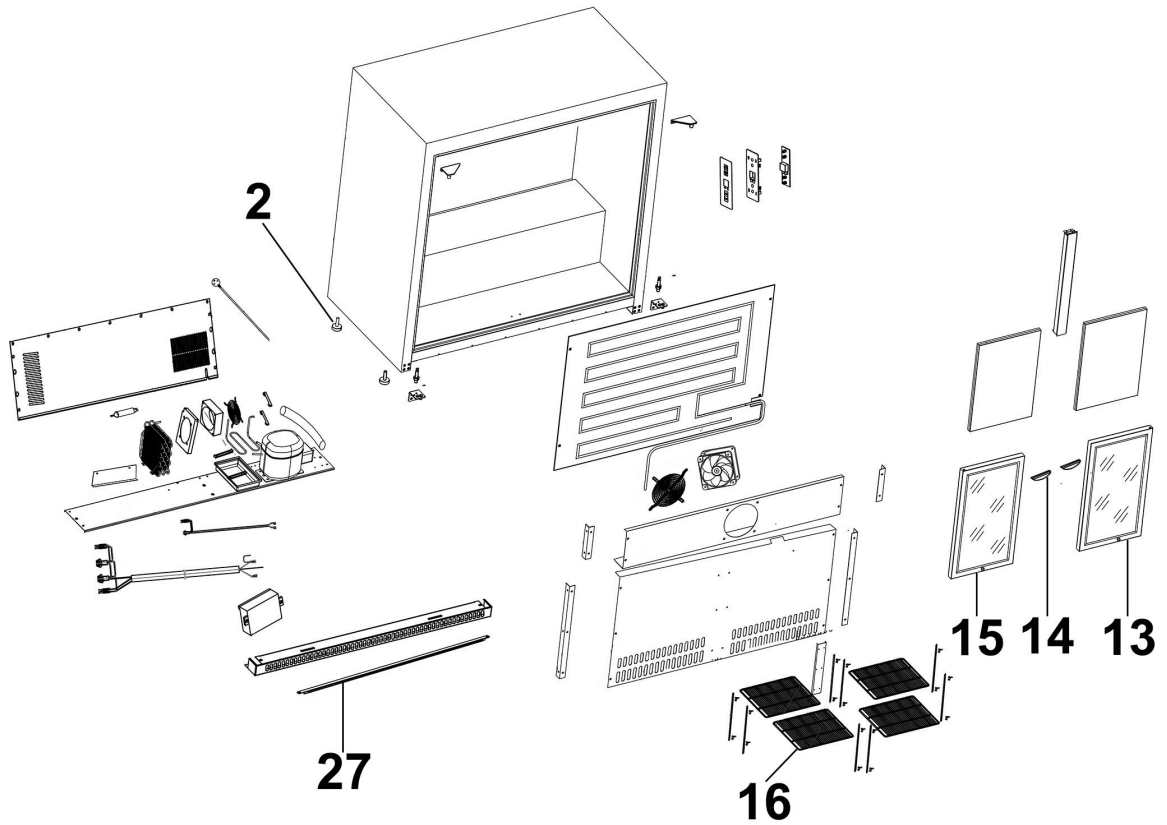

Parts Information:
Baridi Hinged Double Door, Back Bar Drinks Fridge/Cooler, 190L Capacity
Model No: DH272

Item	Part No.	Description
2	DH10726	Foot
13	DH10727	Door RH
14	DH10728	Door Handle

Item	Part No.	Description
15	DH10729	Door LH
16	DH10730	Shelf
27	DH10731	Lamp