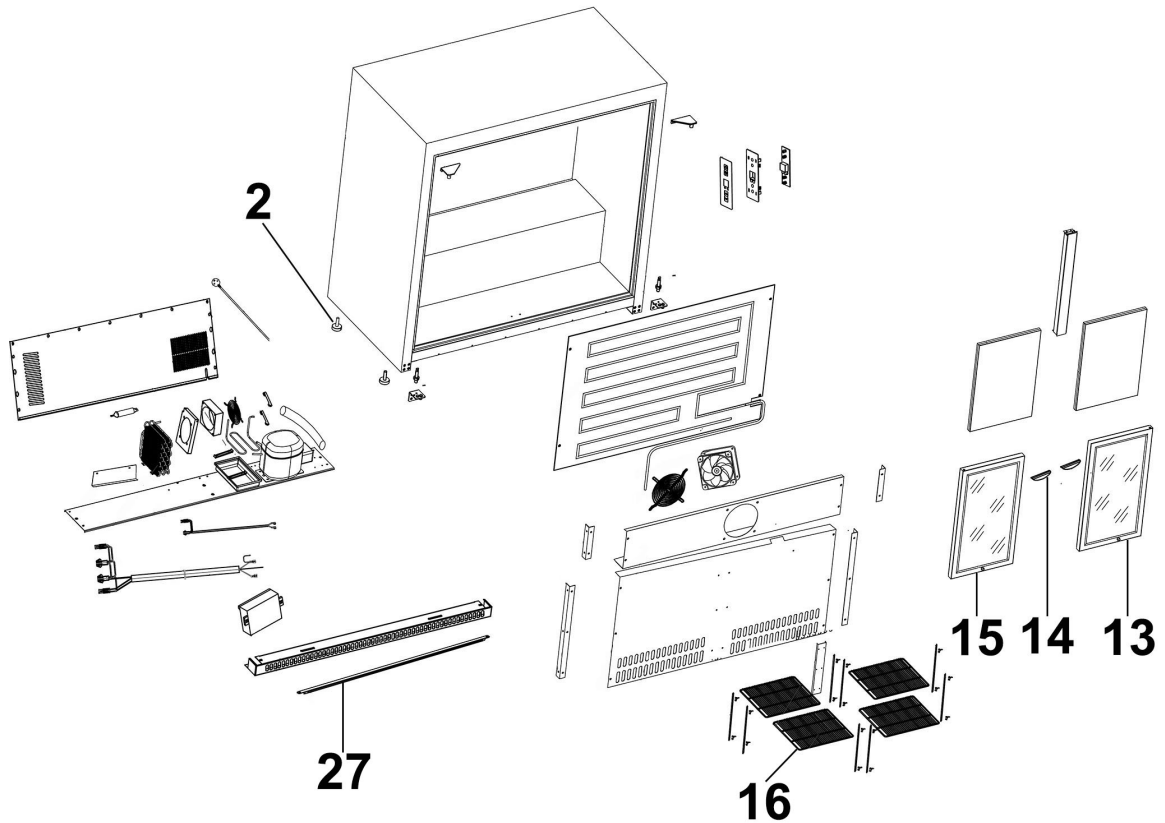

Parts Information:
Baridi Double Hinged Door Back Bar Drinks Fridge/Cooler, 193L Capacity
Model No: DH272

Item	Part No.	Description
2	DH10726	Foot
13	DH10727	Door RH
14	DH10728	Door Handle

Item	Part No.	Description
15	DH10729	Door LH
16	DH10730	Shelf
27	DH10731	Lamp