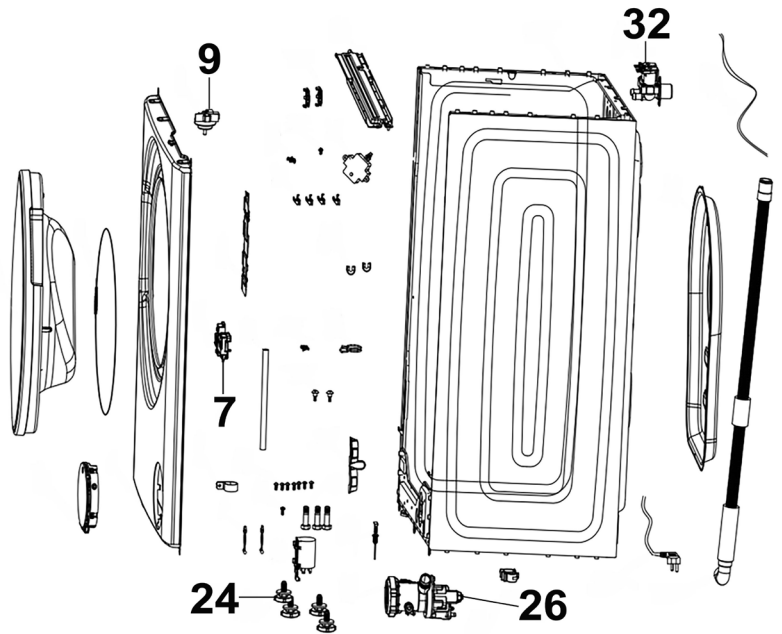

Item	Part No.	Description
7	DH10833	Hinge
9	DH10821	Water Level Sensor
24	DH10834	Adjustable Foot
26	DH10823	Drain Pump
32	DH10835	Inlet Solenoid Valve

Item	Part No.	Description
4	DH10836	Door Seal
10	DH10828	Shock Absorber
13	DH10837	Motor
17	DH10838	Drive Belt
20	DH10827	Pin, Shock Absorber
27	DH10839	Fan Motor
32	DH10840	Thermostat

☎ 01284 757575 ✉ support@dellonda.co.uk 🌐 www.dellonda.co.uk

Item	Part No.	Description
12	DH10841	Control Board

Item	Part No.	Description
8	DH10832	Water Inlet Hose

NOTE: It is our policy to continually improve products and as such we reserve the right to alter data, specifications and component parts without prior notice.
IMPORTANT: No liability is accepted for incorrect use of product. Spare parts must be fitted by a competent person
WARRANTY: Guarantee is 12 months from purchase date, proof of which will be required for any claim.