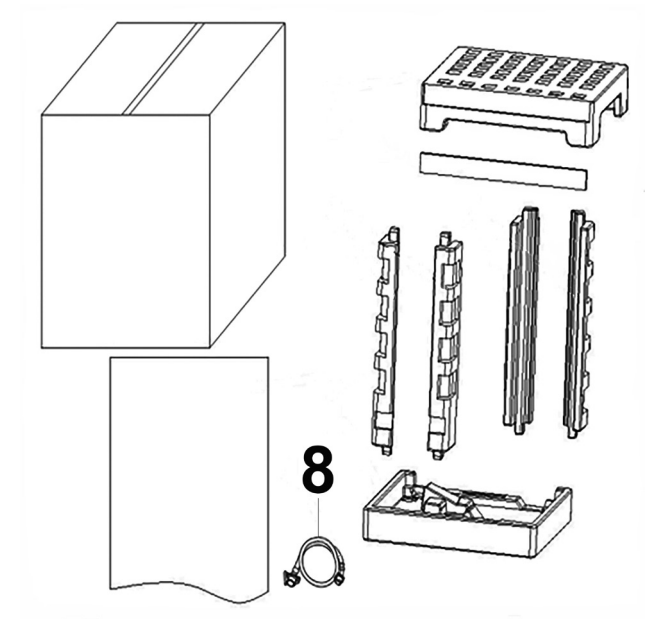

Item	Part No.	Description
7	DH10833	Hinge
9	DH10821	Water Level Sensor
24	DH10834	Adjustable Foot
26	DH10823	Drain Pump
32	DH10835	Inlet Solenoid Valve

Item	Part No.	Description
4	DH10836	Door Seal
10	DH10828	Shock Absorber
13	DH10837	Motor
17	DH10838	Drive Belt
20	DH10827	Pin, Shock Absorber
27	DH10839	Fan Motor
32	DH10840	Thermostat

☎ 01284 757575 ✉ support@dellonda.co.uk 🌐 www.dellonda.co.uk

Item	Part No.	Description
12	DH10841	Control Board

Item	Part No.	Description
8	DH10832	Water Inlet Hose

NOTE: It is our policy to continually improve products and as such we reserve the right to alter data, specifications and component parts without prior notice.
IMPORTANT: No liability is accepted for incorrect use of product. Spare parts must be fitted by a competent person
WARRANTY: Guarantee is 12 months from purchase date, proof of which will be required for any claim.