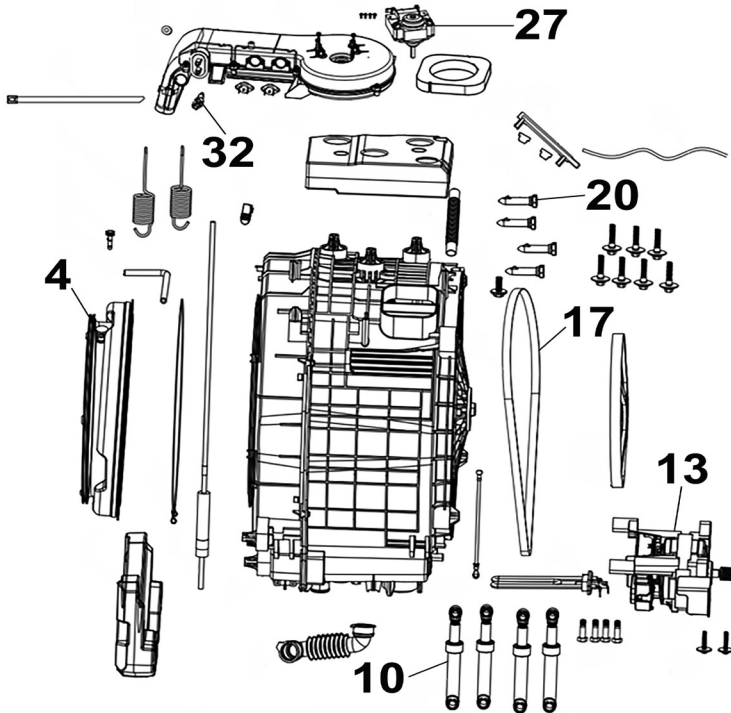

Item	Part No.	Description
7	DH10833	Hinge
9	DH10821	Water Level Sensor
24	DH10834	Adjustable Foot
26	DH10823	Drain Pump
32	DH10835	Inlet Solenoid Valve

Item	Part No.	Description
4	DH10836	Door Seal
10	DH10828	Shock Absorber
13	DH10837	Motor
17	DH10838	Drive Belt
20	DH10827	Pin, Shock Absorber
27	DH10839	Fan Motor
32	DH10840	Thermostat

☎ 01284 757575 ✉ support@dellonda.co.uk 🌐 www.dellonda.co.uk

Item	Part No.	Description
12	DH10841	Control Board

Item	Part No.	Description
8	DH10832	Water Inlet Hose

NOTE: It is our policy to continually improve products and as such we reserve the right to alter data, specifications and component parts without prior notice.
IMPORTANT: No liability is accepted for incorrect use of product. Spare parts must be fitted by a competent person
WARRANTY: Guarantee is 12 months from purchase date, proof of which will be required for any claim.