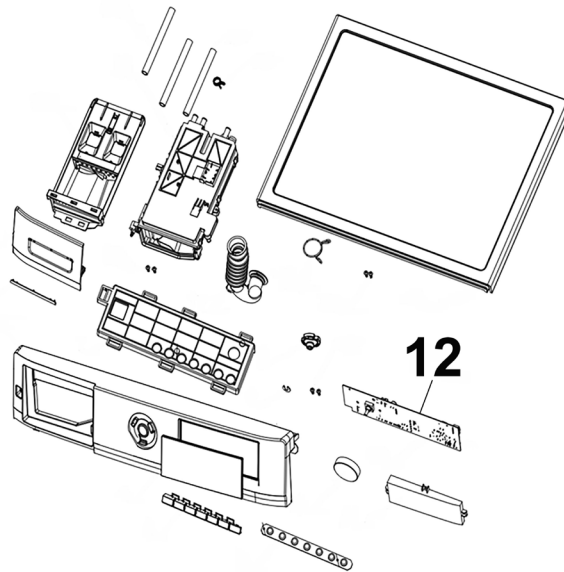

Item	Part No.	Description
7	DH10833	Hinge
9	DH10821	Water Level Sensor
24	DH10834	Adjustable Foot
26	DH10823	Drain Pump
32	DH10835	Inlet Solenoid Valve

Item	Part No.	Description
4	DH10836	Door Seal
10	DH10828	Shock Absorber
13	DH10837	Motor
17	DH10838	Drive Belt
20	DH10827	Pin, Shock Absorber
27	DH10839	Fan Motor
32	DH10840	Thermostat

☎ 01284 757575 ✉ support@dellonda.co.uk 🌐 www.dellonda.co.uk

Item	Part No.	Description
12	DH10841	Control Board

Item	Part No.	Description
8	DH10832	Water Inlet Hose

NOTE: It is our policy to continually improve products and as such we reserve the right to alter data, specifications and component parts without prior notice.
IMPORTANT: No liability is accepted for incorrect use of product. Spare parts must be fitted by a competent person
WARRANTY: Guarantee is 12 months from purchase date, proof of which will be required for any claim.