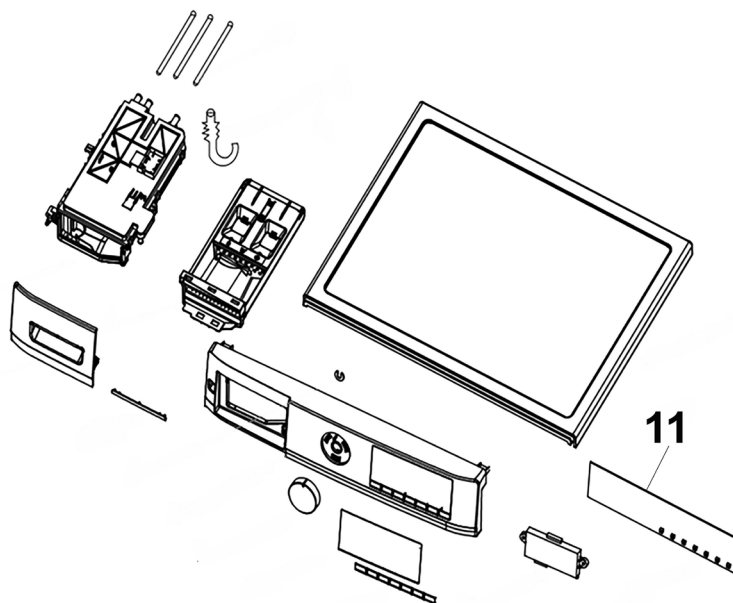

Item	Part No.	Description
11	DH10831	Control Board