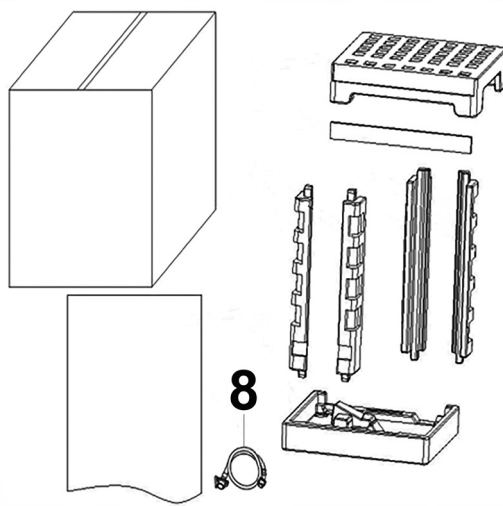

Item	Part No.	Description
4	DH10821	Water Level Sensor
6	DH10822	Water Inlet Valve
9	DH10823	Drain Pump

Item	Part No.	Description
15	DH10824	Adjustable Foot
17	DH10825	Door Lock

Item	Part No.	Description
4	DH10826	Door Seal
8	DH10827	Pin, Shock Absorber
9	DH10828	Shock Absorber

Item	Part No.	Description
11	DH10829	Motor
15	DH10830	Drive Belt

**NOTE:** It is our policy to continually improve products and as such we reserve the right to alter data, specifications and component parts without prior notice.

Item	Part No.	Description
8	DH10832	Water Inlet Hose

**NOTE:** It is our policy to continually improve products and as such we reserve the right to alter data, specifications and component parts without prior notice.