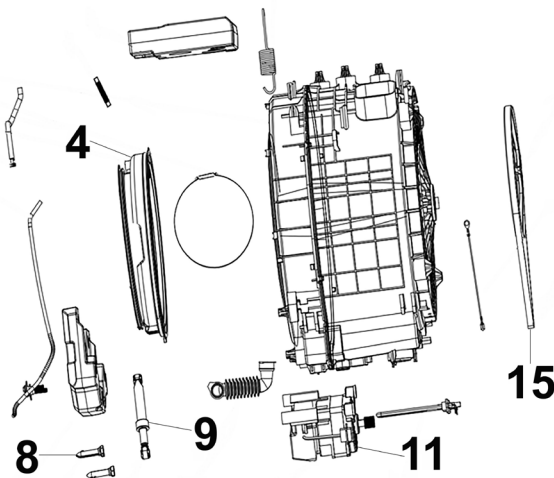

Item	Part No.	Description
4	DH10821	Water Level Sensor
6	DH10822	Water Inlet Valve
9	DH10823	Drain Pump

Item	Part No.	Description
15	DH10824	Adjustable Foot
17	DH10825	Door Lock

Item	Part No.	Description
4	DH10826	Door Seal
8	DH10827	Pin, Shock Absorber
9	DH10828	Shock Absorber

Item	Part No.	Description
11	DH10829	Motor
15	DH10830	Drive Belt

**NOTE:** It is our policy to continually improve products and as such we reserve the right to alter data, specifications and component parts without prior notice.

Item	Part No.	Description
8	DH10832	Water Inlet Hose

**NOTE:** It is our policy to continually improve products and as such we reserve the right to alter data, specifications and component parts without prior notice.