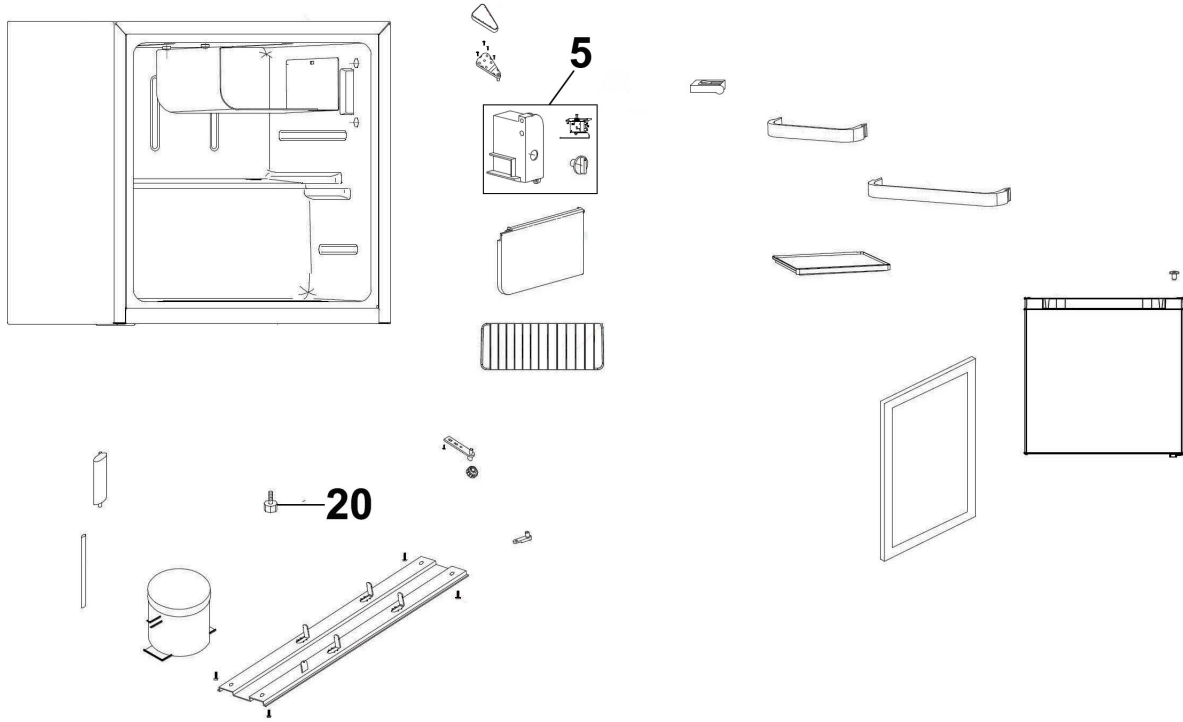

Parts Information:
Baridi Tabletop Fridge with Ice Box
46L Capacity - White
Model No: DH256

Item	Part No.	Description
5	DH10720	Temperature Control Box

Item	Part No.	Description
20	DH10711	Adjustable Foot