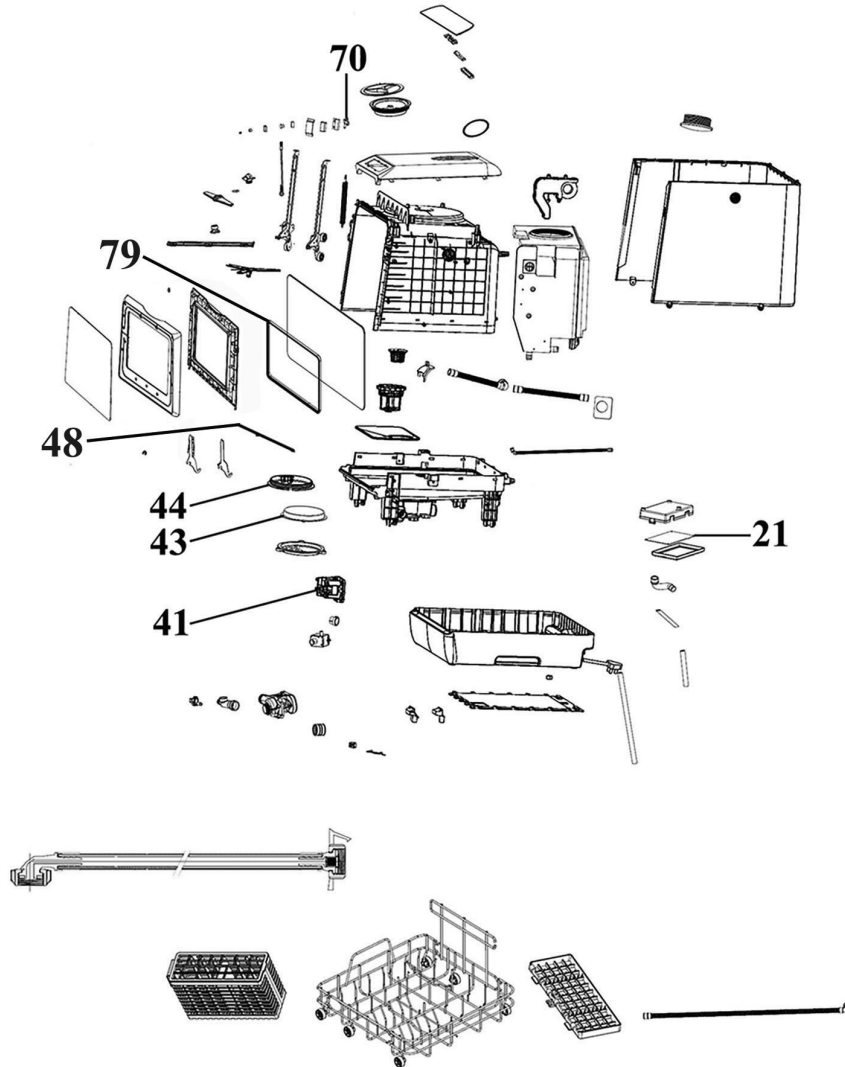

Parts Information:
**Mini Portable Tabletop 5L
 Dishwasher with 2-4 Place Settings,
 5 Wash Functions
 Model No: DH224A**

Item	Part No.	Description
21	DH10621	Power PCB
41	DH10618	Drain Pump
43	DH10619	Heater
44	DH10624	Heater Seal

Item	Part No.	Description
48	DH10623	Door Bottom Seal
70	DH10620	Temperature Sensor
79	DH10622	Door Seal

NOTE: It is our policy to continually improve products and as such we reserve the right to alter data, specifications and component parts without prior notice. There may be alternative versions of this product, please contact us should you require this information.