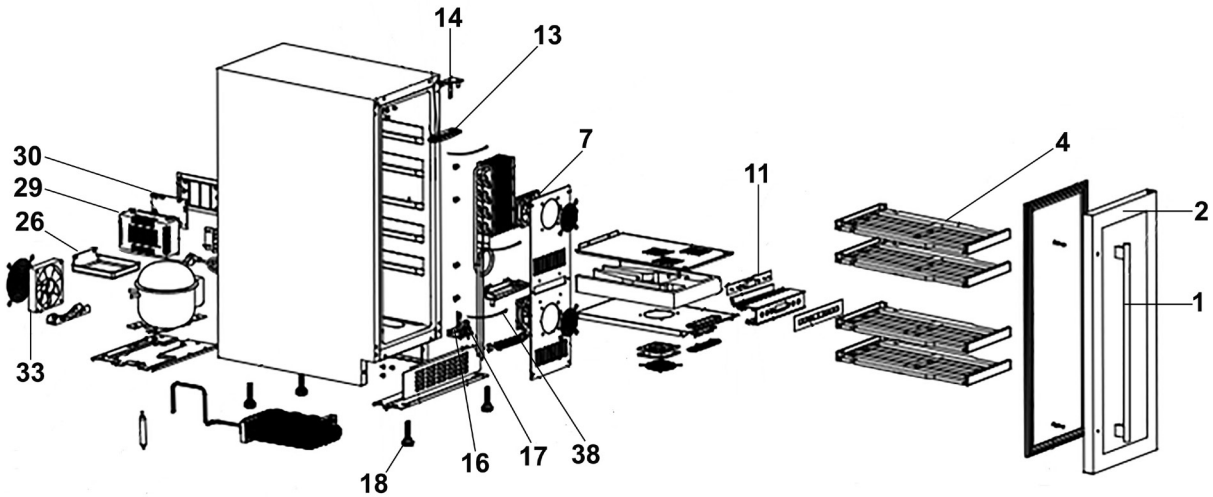

## Parts Information:

### Baridi 17 Bottle Dual Zone Slim Built-In 30cm Wine Cooler, Touch Screen Controls, Wooden Shelves, LED, Black

Model No: DH204

| Item | Part No. | Description         |
|------|----------|---------------------|
| 1    | DH10541  | Handle              |
| 2    | DH10542  | Door                |
| 4    | DH10543  | Wooden Shelf        |
| 7    | DH10544  | Fan                 |
| 11   | DH10553  | Display Panel       |
| 13   | DH10554  | LED Lamp Plate      |
| 14   | DH10168  | Upper Hinge (Right) |
| 16   | DH10172  | Lower Hinge (Right) |