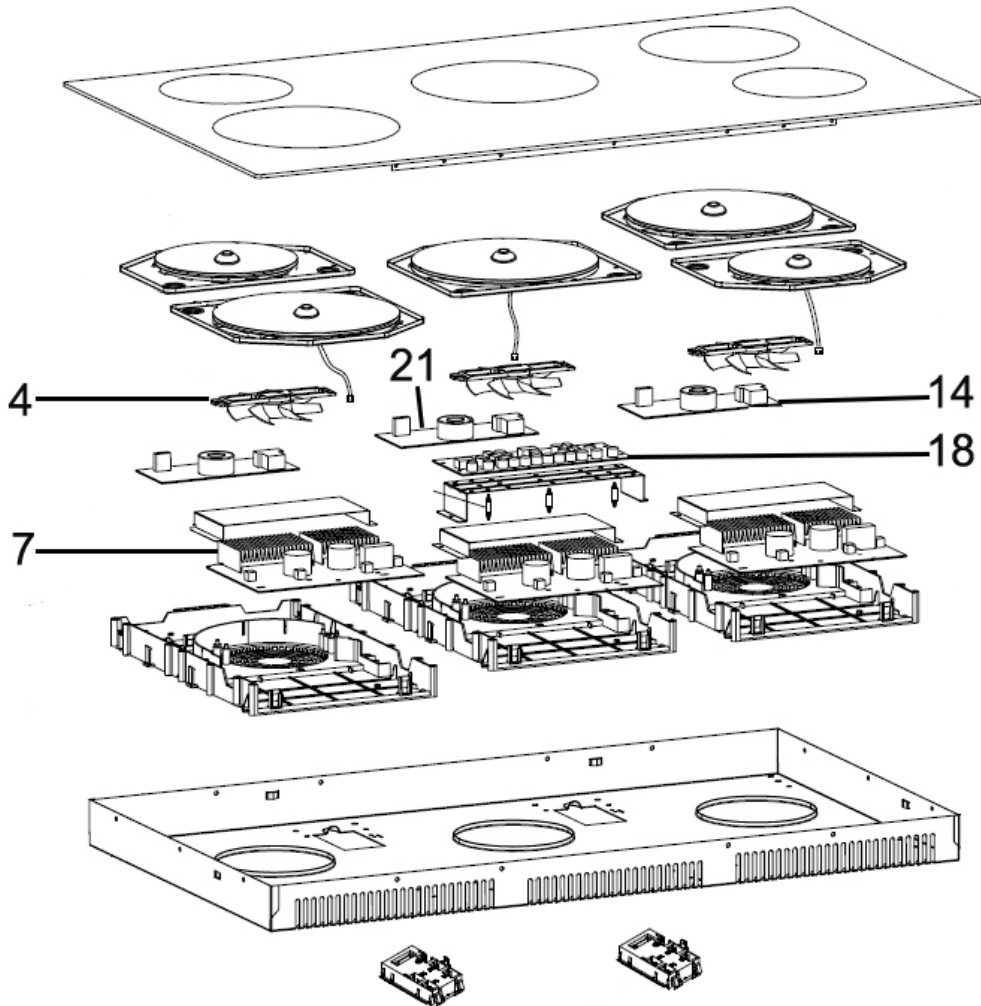

Parts Information:

**Baridi 90cm Induction Hob, 5
Cooking Zones, Boost Function,
9 Settings, Slider Touch Control,
9300W**

Model No: DH180

Item	Part No.	Description
4	DH10403	Fan
7	DH10412	Main Board
14	DH10413	Power Board 11

Item	Part No.	Description
18	DH10414	Display Board
21	DH10409	Power Board

NOTE: It is our policy to continually improve products and as such we reserve the right to alter data, specifications and component parts without prior notice. There may be alternative versions of this product, please contact us should you require this information.