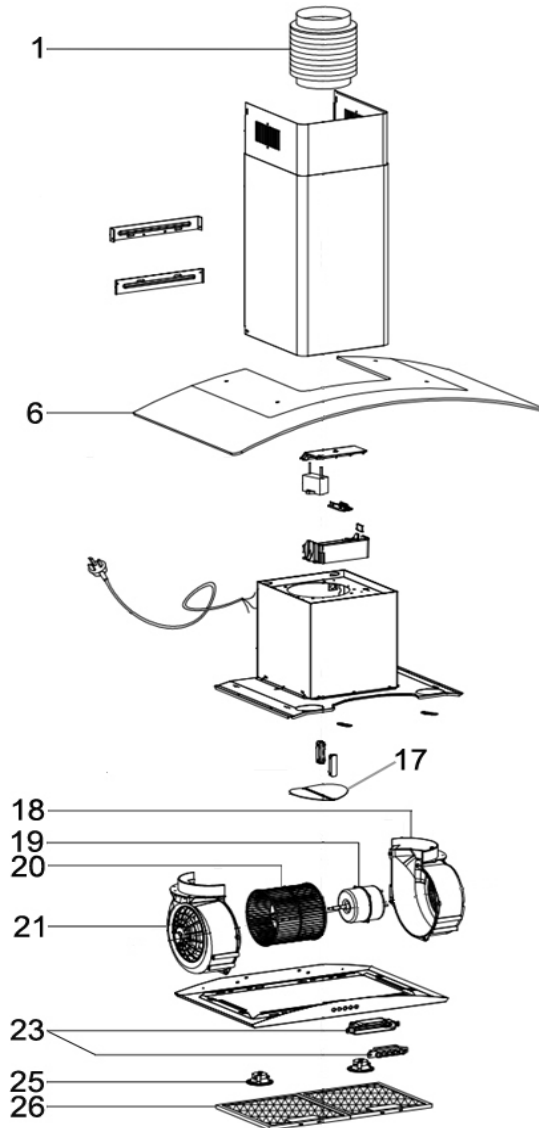

Parts Information: **Baridi 60cm Curved Glass Cooker Hood with Carbon Filters, LED Lights, Stainless Steel Model No: DH128**

Item	Part No.	Description
1	DH10317	Expansion Pipe
6	DH10326	Glass
17	DH10783	V-Flap
18	DH10477	Motor Housing - Right
19	DH10327	Motor

Item	Part No.	Description
20	DH10478	Impellor
21	DH10479	Motor Housing - Left
23	DH10328	Push Button & Box
25	DH10329	LED Light
26	DH10330	Aluminium Filter

NOTE: It is our policy to continually improve products and as such we reserve the right to alter data, specifications and component parts without prior notice. There may be alternative versions of this product, please contact us should you require this information.