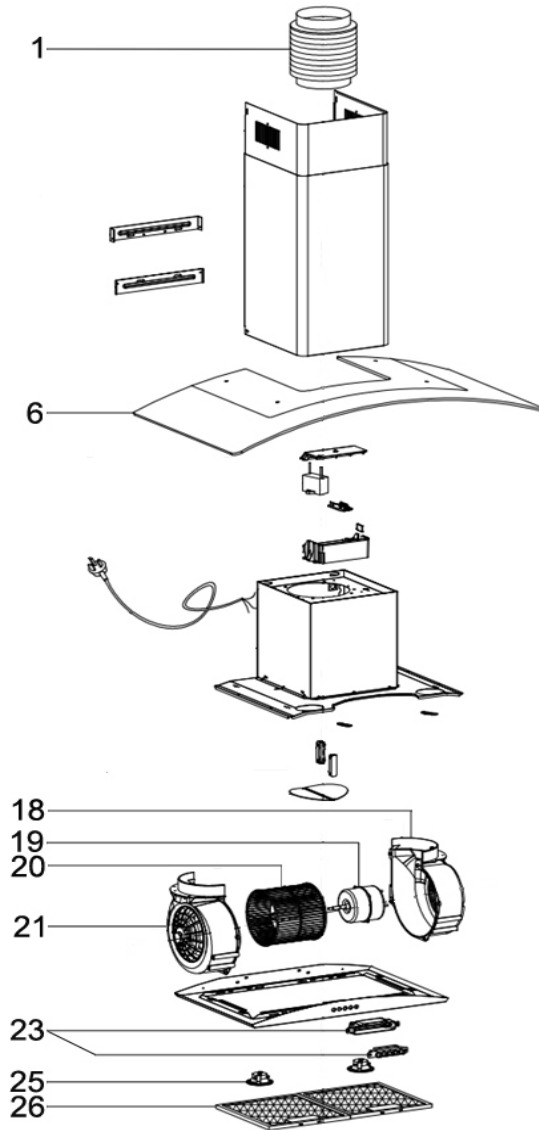

Parts Information: **Baridi 60cm Curved Glass Cooker Hood with Carbon Filters, LED Lights, Stainless Steel Model No: DH128**

Item	Part No.	Description
1	DH10317	Expansion Pipe
6	DH10326	Glass
18	DH10477	Motor Housing - Right
19	DH10327	Motor
20	DH10478	Impellor

Item	Part No.	Description
21	DH10479	Motor Housing - Left
23	DH10328	Push Button & Box
25	DH10329	LED Light
26	DH10330	Aluminium Filter

**NOTE:** It is our policy to continually improve products and as such we reserve the right to alter data, specifications and component parts without prior notice. There may be alternative versions of this product, please contact us should you require this information.