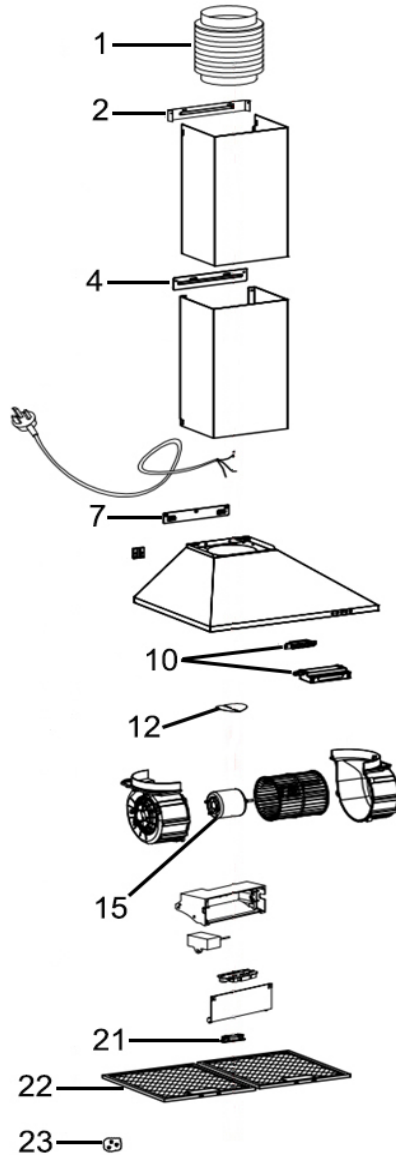

Parts Information: **Baridi 90cm Chimney Style Cooker Hood with Carbon Filters, Stainless Steel**
Model No: DH127

Item	Part No.	Description
1	DH10317	Expansion Pipe
2	DH10571	Inner Chimney Bracket (Part 2)
4	DH10572	Outer Chimney Bracket (Part 4)
7	DH10573	Chimney Bracket (Part 7)
10	DH10322	Switch Assembly(set)

Item	Part No.	Description
12	DH10783	V-Flap
15	DH10323	Motor
21	DH10324	LED Light
22	DH10325	Aluminium Filter
23	DH10570	Fixing Screws

NOTE: It is our policy to continually improve products and as such we reserve the right to alter data, specifications and component parts without prior notice. There may be alternative versions of this product, please contact us should you require this information.