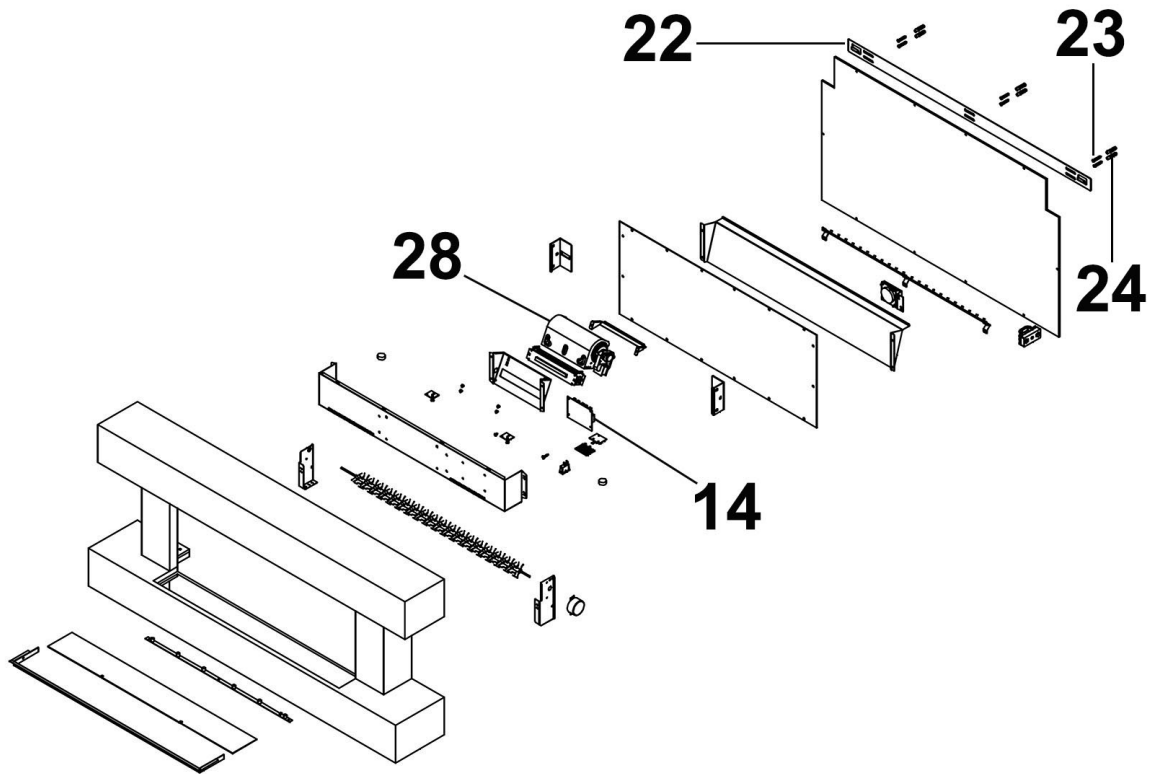

Parts Information:
**Baridi 46" Wall Mounted
 1000W/2000W Electric Fireplace
 with LED Flame Effects, Side
 Glass Decoration and Pebble
 Accessories, White
 Model No: DH113**

Item	Part No.	Description
14	DH10721	PCB
22	DH10722	Wall Mount Bracket
23 - 24	DH10724	Hardware Kit

Item	Part No.	Description
28	DH10723	Blower Fan
--	DH10725	Remote Control (Not Shown)

NOTE: It is our policy to continually improve products and as such we reserve the right to alter data, specifications and component parts without prior notice. There may be alternative versions of this product, please contact us should you require this information.