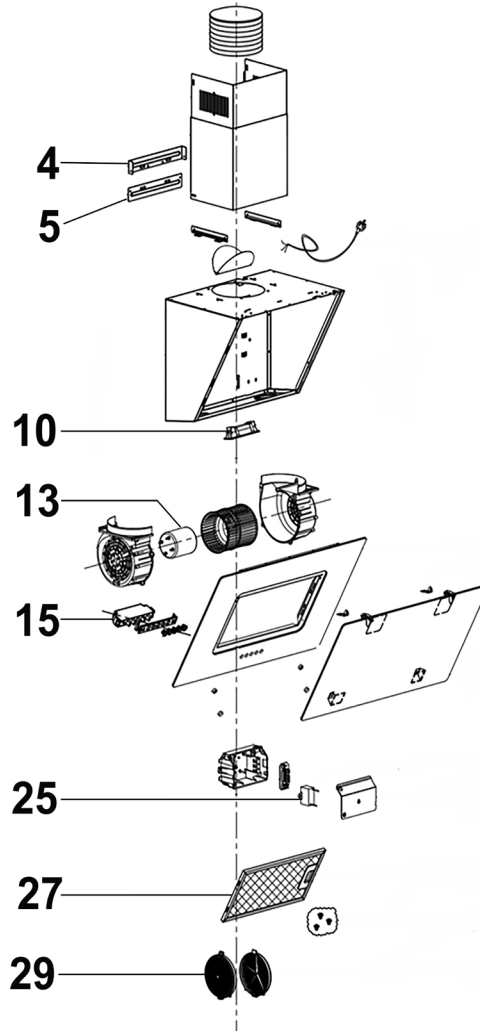

Parts Information:

Baridi 90cm Angled Chimney Cooker Hood with Carbon Filters, LED Lamp, Energy Class A, Black Glass

Model No: DH106

Item	Part No.	Description
4	DH10734	Inside Chimney Bracket
5	DH10735	Outside Chimney Bracket
10	DH10746	Led Light
13	DH10747	Motor
15	DH10748	Push Button Assembly

Item	Part No.	Description
25	DH10749	Capacitor
27	DH10750	Aluminum Filter
29	DH10745	Carbon Filter
--	DH10751	Fixing Kit (Not Shown)

NOTE: It is our policy to continually improve products and as such we reserve the right to alter data, specifications and component parts without prior notice. There may be alternative versions of this product, please contact us should you require this information.