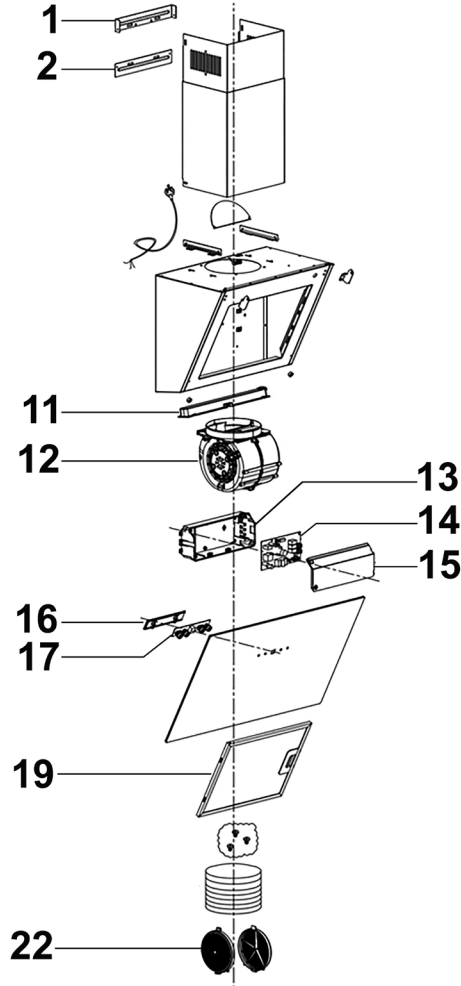

Parts Information:
**Baridi 60cm Angled Chimney
 Cooker Hood with Touch Controls
 and Carbon Filters - Black Glass
 Model No: DH105**

Item	Part No.	Description
1	DH10734	Inside Chimney Bracket
2	DH10735	Outside Chimney Bracket
11	DH10736	LED Light
12	DH10737	Motor Assembly
13	DH10738	Junction Box
14	DH10739	PCB Board

Item	Part No.	Description
15	DH10740	Junction Box Cover
16	DH10741	Touch Switch Box Cover
17	DH10742	Switch Assembly
19	DH10743	Aluminum Filter
22	DH10745	Carbon Filter
--	DH10744	Fixing Kit (Not Shown)