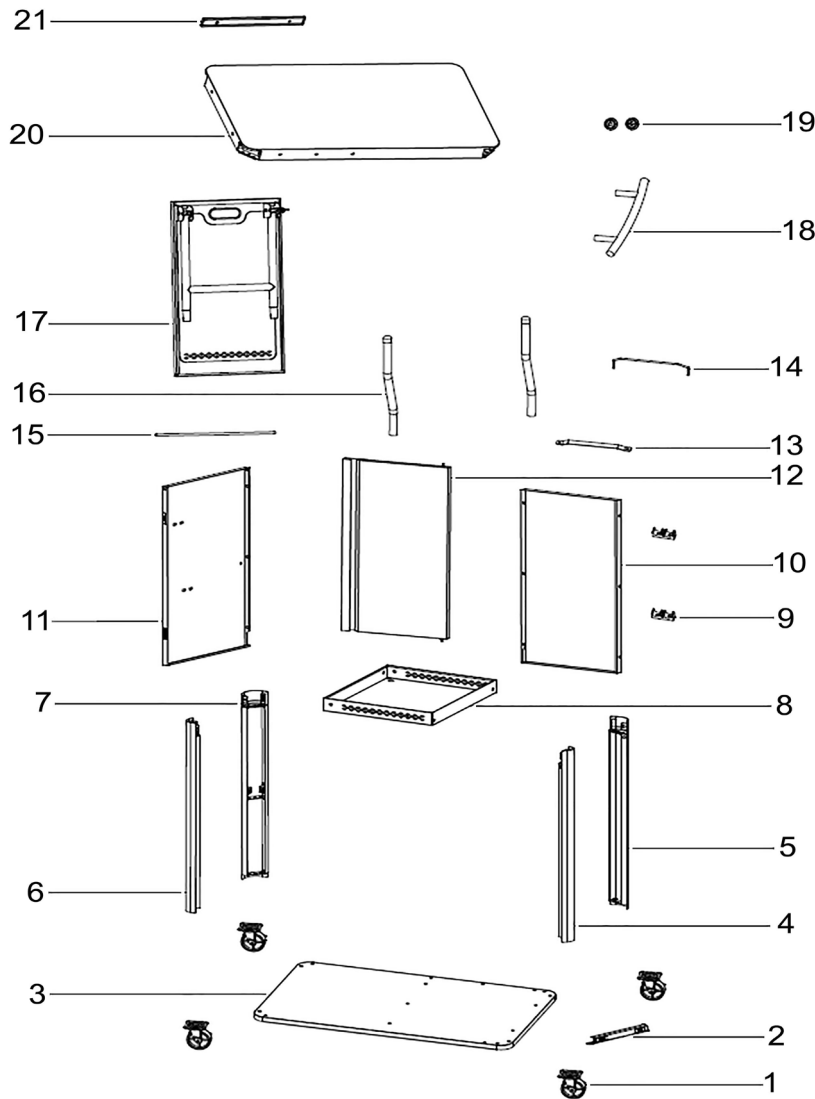

Parts Information:  
**Dellonda BBQ/Plancha Workstation Trolley with Cupboard, Extension Table & Utensil Hooks, Black**  
**Model No: DG282**

Item	Part No.	Description
1	DG11165	Castor Wheel c/w Brake
2	DG11166	Door Catch
3	DG11167	Base
4	DG11168	Corner Support (RF)
5	DG11169	Corner Support (RB)
6	DG11170	Corner Support (LF)
7	DG11171	Corner Support (LB)
8	DG11172	Shelf
9	DG11173	Support Legs Holder
10	DG11174	Rear Panel
11	DG11175	Divider Panel

Item	Part No.	Description
12	DG11176	Door
13	DG11177	Utensil Holder (13)
14	DG11178	Utensil Holder (14)
15	DG11179	Pivot Bar
16	DG11180	Shelf Support Legs
17	DG11181	Extension Table
18	DG11182	Handle
19	DG11183	Trim
20	DG11184	Top Shelf
21	DG11185	Support
--	DG11186	Hardware Kit