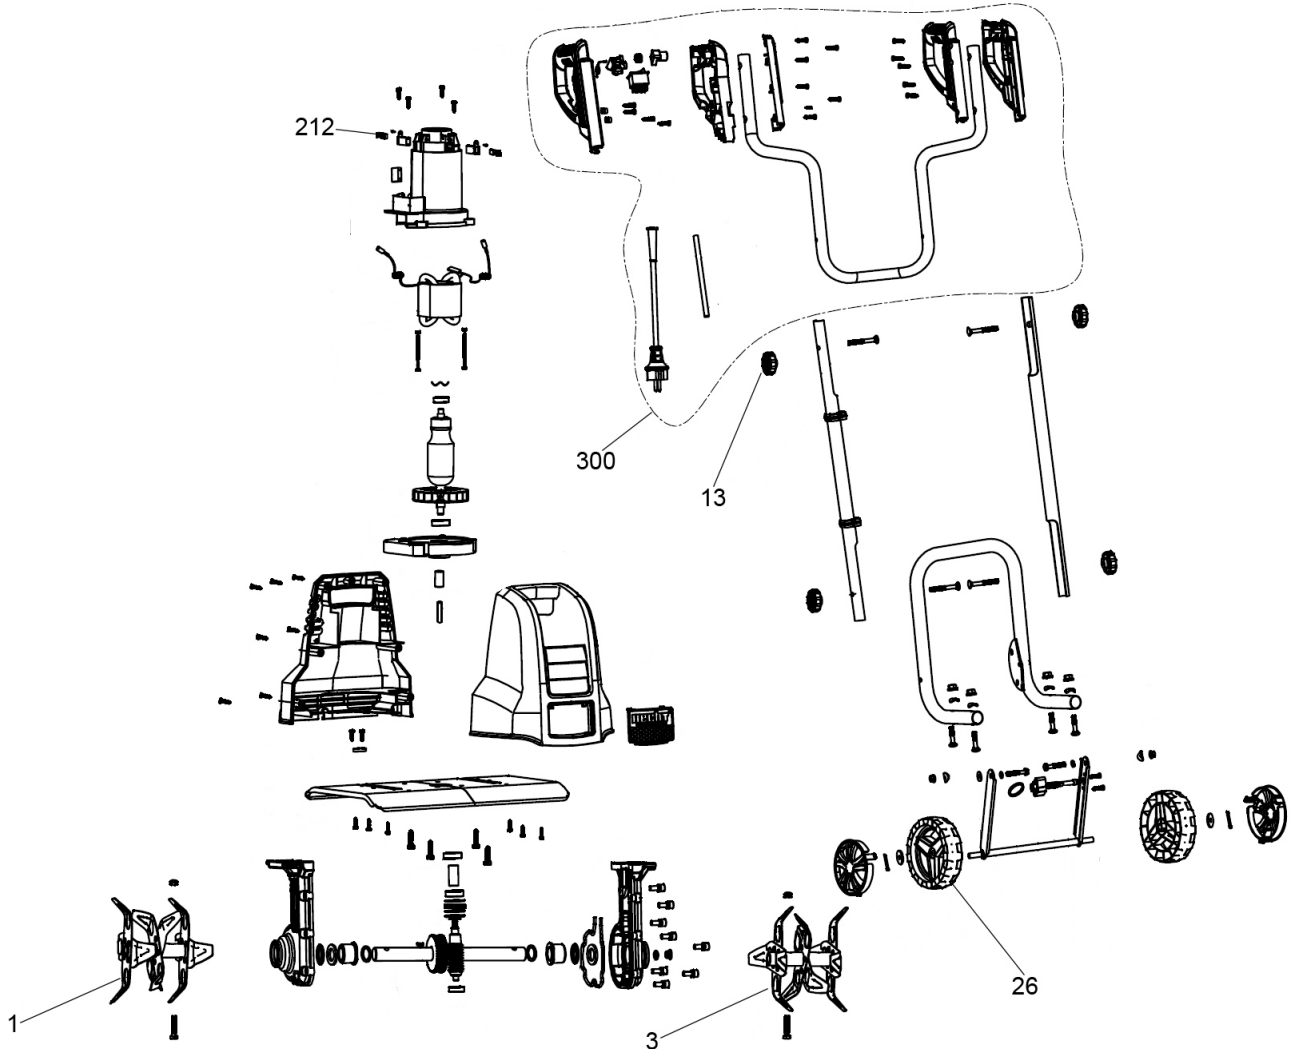

Parts Information: **Dellonda 1500W Electric Tiller/Cultivator, 40cm Working Width, 22cm Working Depth, 6 Blades, 10m Power Cable**  
**Model No: DG217**

| Item | Part No. | Description            |
|------|----------|------------------------|
| 1    | DG10912  | Blade Assembly (Right) |
| 3    | DG10913  | Blade Assembly (Left)  |
| 13   | DG10914  | Knob - Green           |

| Item | Part No. | Description           |
|------|----------|-----------------------|
| 26   | DG10915  | Wheel                 |
| 212  | DG10916  | Carbon Brush Set      |
| 300  | DG10917  | H Switch Box Assembly |