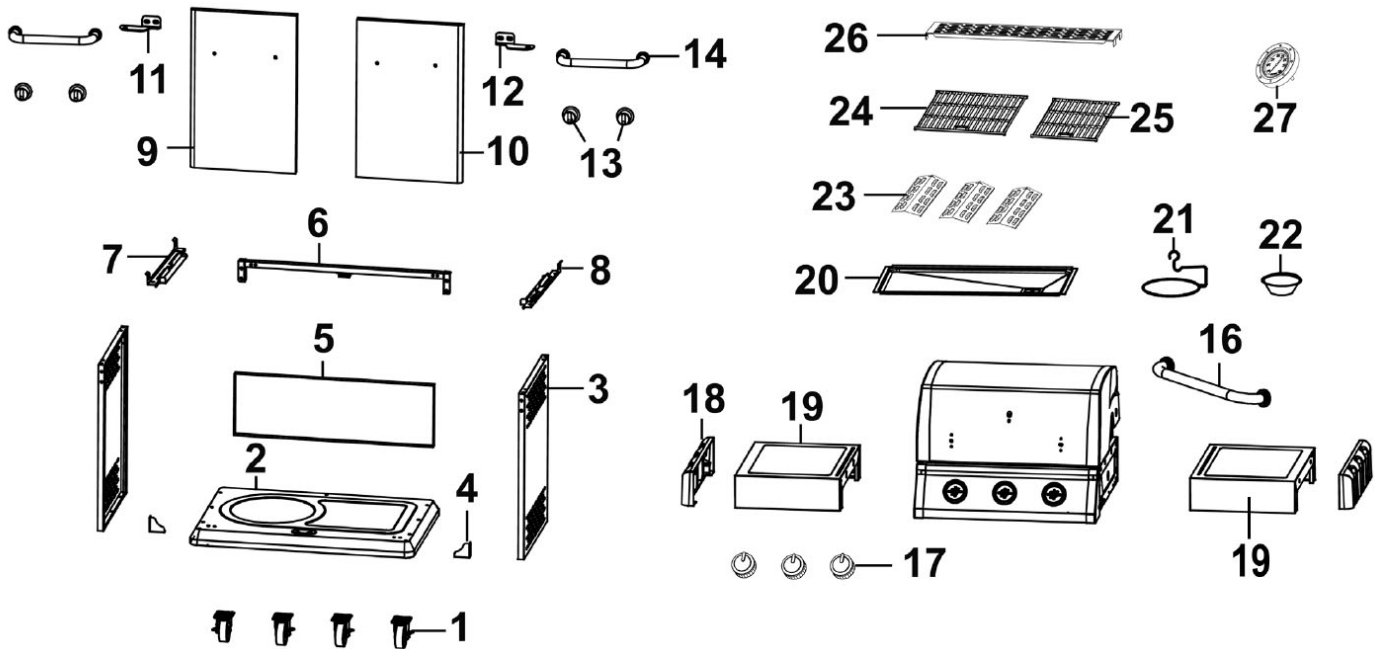

Parts Information:
**Dellonda 3 Burner Deluxe Gas BBQ with
 Piezo Ignition, Stainless Steel - DG16
 Model No: DG16**

Item	Part No.	Description
1	DG10131	Wheel, swivel castor, w/brake (D:75 W:25 B:8 H:90)
2	DG10120	Cabinet Bottom Panel
3	DG10133	Cabinet Side Panel
4	DG10134	Cabinet Door Bracket
5	DG10121	Cabinet Rear Panel
6	DG10122	Cabinet Crossbeam
7	DG10137	Support Beam (Left)
8	DG10138	Support Beam (Right)
9	DG10123	Door (Left)
10	DG10124	Door (Right)
11	DG10141	Bracket for Door Axle (Left)
12	DG10142	Bracket for Door Axle (Right)
13	DG10143	Door Handle Support
14	DG10144	Door Handle
16	DG10145	Lid Handle

Item	Part No.	Description
17	DG10146	Control Knob
18	DG10148	Side Table Protector
19	DG10125	Side Table
20	DG10126	Grease Collection Tray
21	DG10151	Grease Collector Rack
22	DG10152	Grease Collector
23	DG10153	Flame Protector
24	DG10128	Cooking Grill (35 x 41.5cm) Cast Iron
25	DG10154	Cooking Grill (22 x 41.5cm) Cast Iron
26	DG10129	Warming Rack
27	DG10156	Thermometer
--	DG10157	Burner (Not Shown)
--	DG10130	Fixing Kit (Not Shown)
--	DG10001	Uk Regulator & Hose (c/w knob) 37mbar (Not Shown)
--	DG10119	Top Lid Foot (Not Shown)