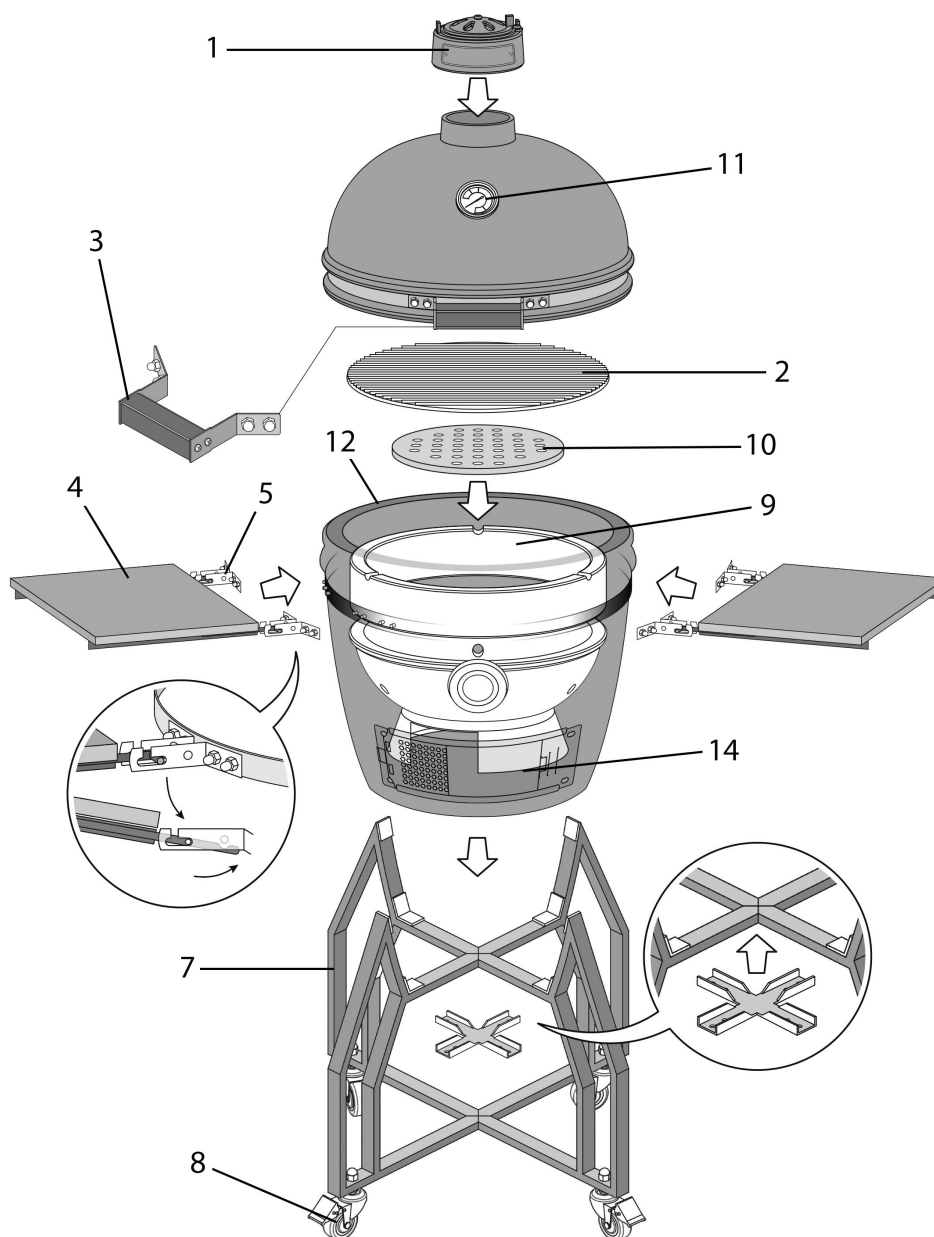

Parts Information:
**Dellonda Deluxe 22"(56cm) Ceramic
 Kamado Style BBQ Grill/Oven/Smoker,
 Supplied with Stand and Castor Wheels
 Model No: DG159**

Item	Part No.	Description
1	DG10832	Top Vent (DG159)
2	DG10798	Cooking Grill (DG159)
3	DG10799	Bamboo Handle for Lid
4	DG10800	Side Shelf Set (DG159)
5	DG10801	Side Shelf Bracket Set (DG159)
7	DG10803	Stand (DG159)
8	DG10804	Castor Wheel (x2 Brake, x2 w/o Brake)

Item	Part No.	Description
9	DG10805	Ceramic Firebox 22"
10	DG10806	Charcoal Plate
11	DG10890	Thermometer (3 inch DG159)
12	DG10826	Fibreglass Gasket Set (DG159)
14	DG10831	Lower Vent (DG159)
-	DG10802	Lock (Not Shown)
-	DG10828	Hardware Kit (DG159) (Not Shown)