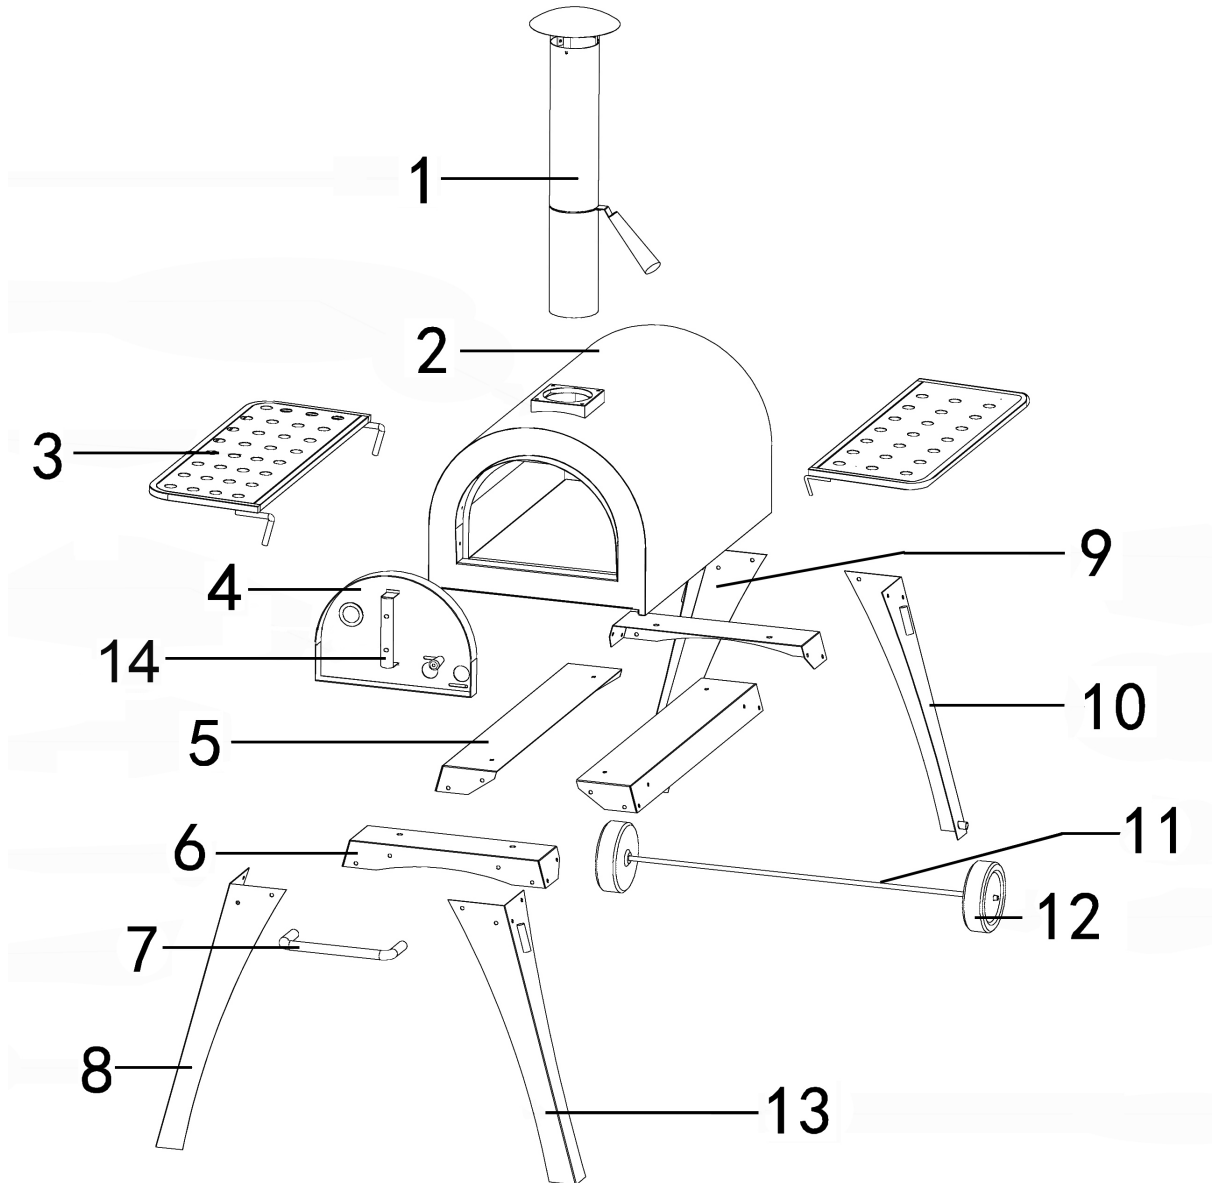

Parts Information:
Dellonda Industrial Outdoor Garden Wood Fired Pizza Oven & Smoker with Side Shelves & Stand, Supplied with Cleaning Brush, Pizza Paddle & Cover
Model No: DG103

Item	Part No.	Description
1	DG10565	Chimney
2	DG10566	Oven Body
3	DG10567	Side Shelf
4	DG10568	Oven Door
5	DG10569	Long Bracket (Left or Right)
6	DG10570	Short Bracket (Front or Back)
7	DG10571	Handle
8	DG10572	Trolley Leg (Front-Left)
9	DG10573	Trolley Leg (Back-Left)

Item	Part No.	Description
10	DG10574	Trolley Leg (Back-Right)
11	DG10575	Wheel Axle
12	DG10576	Wheel
13	DG10577	Trolley Leg (Front-Right)
	DG10578	Fixing Kit (for DG103) (Not Shown)
	DG10892	Pizza Paddle (Not Shown)
	DG10893	Cleaning Brush (Not Shown)