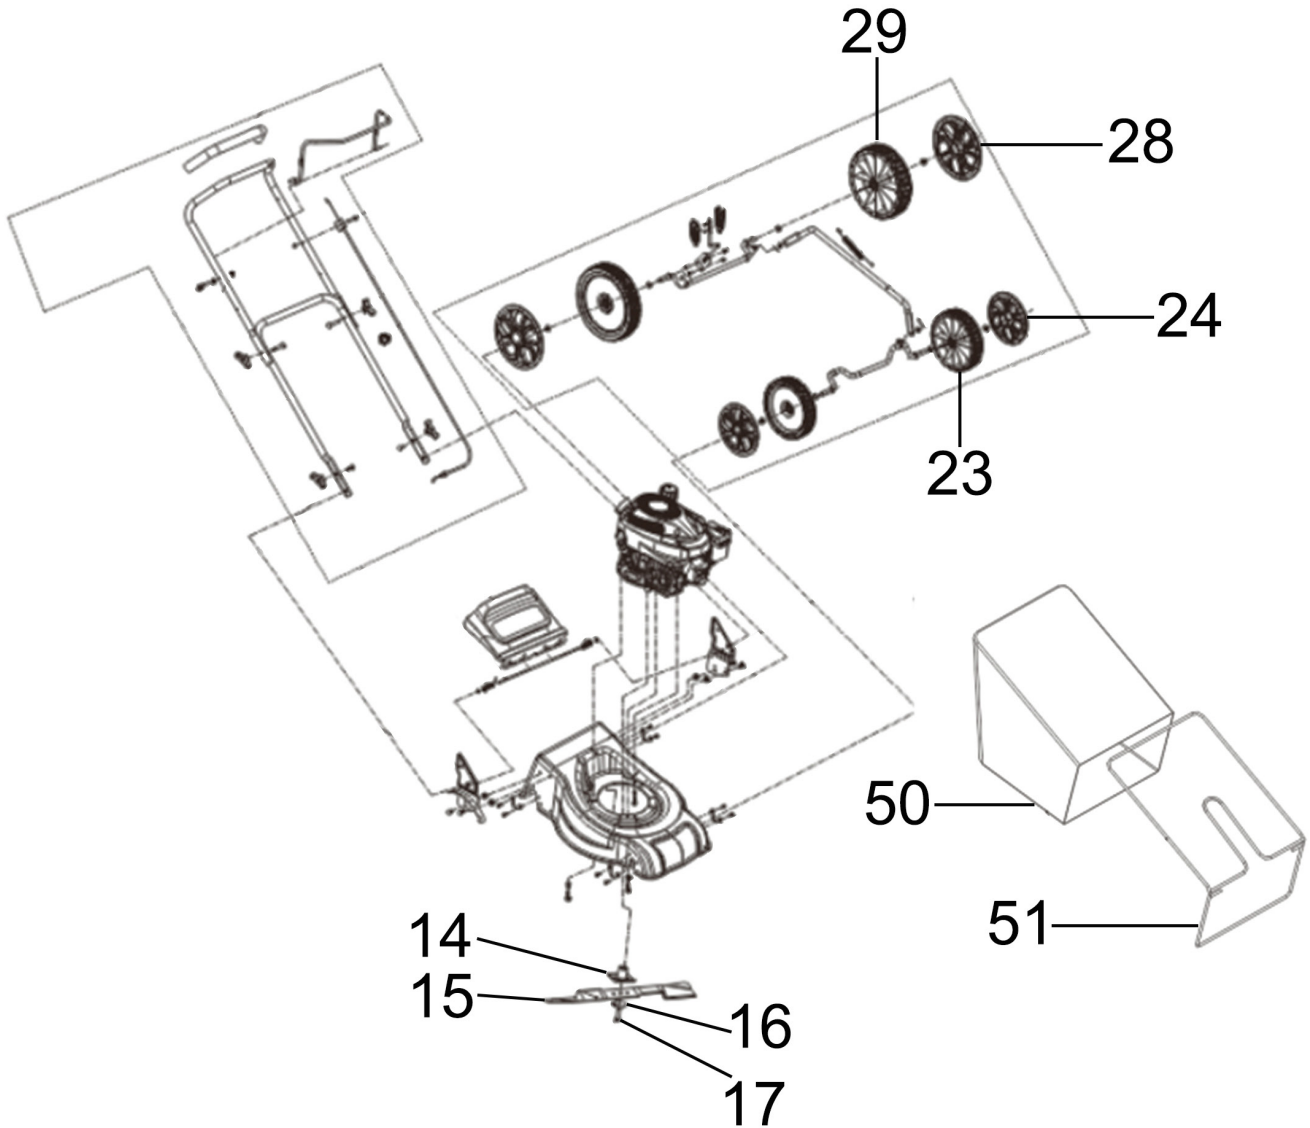

Parts Information:
**Dellonda Hand-Propelled Petrol
 Lawnmower Grass Cutter, 127cc 17"/41cm
 4-Stroke
 Model No: DG100.V3**

Item	Part No.	Description
14	DG11163	Blade Adapter
15	DG11164	Blade
16	DG11145	Disc Washer
17	DG11146	Blade Bolt
23	DG11159	Wheel
24	DG11160	Wheel Cover
28	DG11150	Wheel Cover
29	DG11149	Wheel

Item	Part No.	Description
50	DG11161	Grass Box
51	DG11162	Grass Box Handle
--	DG11133	Oil Dipstick (Not Shown)
--	DG11134	Spark Plug (Not Shown)
--	DG11135	Pullcord Assy (Not Shown)
--	DG11136	Ignition Coil (Not Shown)
--	DG11137	Air Cleaner (Not Shown)
--	DG11138	Fuel Cap (Not Shown)