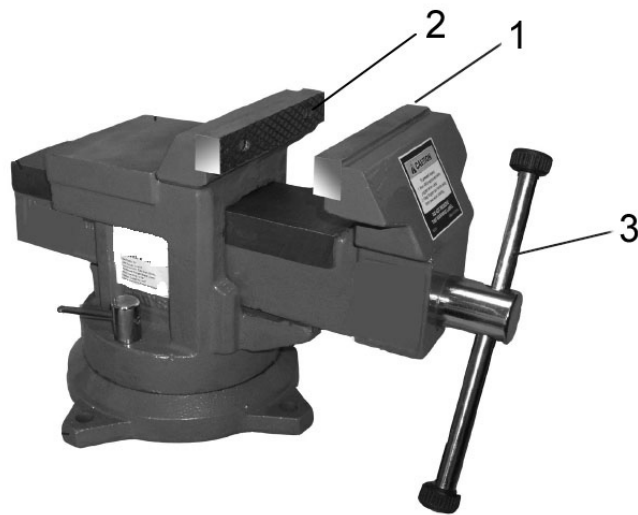

Parts Information:
Vice 200mm Quick Action Heavy-Duty
Model No: CV200QV

Item	Part No.	Description
1	CV200QV.01	JAW
2	CV200QV.02	JAW SCREW

Item	Part No.	Description
3	CV200QV.03	HANDLE

NOTE: It is our policy to continually improve products and as such we reserve the right to alter data, specifications and component parts without prior notice.