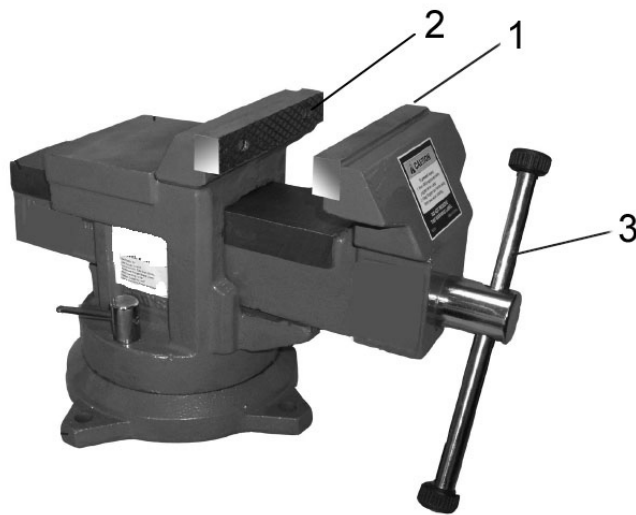

Parts Information:
Vice 150mm Quick Action Heavy-Duty
Model No: CV150QV

Item	Part No.	Description
1	CV150QV.01	JAW
2	SCB614.SB	SOCKET HEAD CAP SCREW M6x14 BLACK

Item	Part No.	Description
3	CV150QV.03	HANDLE