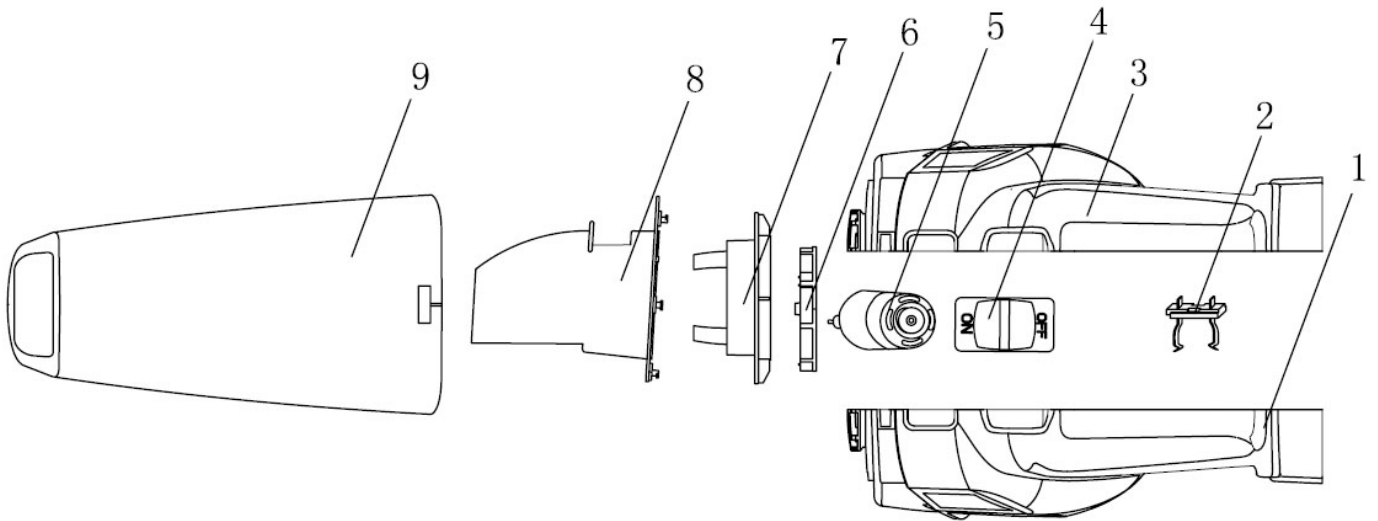

Parts Information:
**Cordless Wet & Dry Rechargeable Vacuum
 Cleaner 14.4V**
Model No: CPV144.V2

Item	Part No.	Description
1	CPV144.V2-01	HOUSING (LEFT)
2	CPV144.V2-02	BATTERY CLIP
3	CPV144.V2-03	HOUSING (RIGHT)
4	CPV144.V2-04	SWITCH
5	CPV144.V2-05	D.C. MOTOR
6	CPV144.V2-06	IMPELLOR WHEEL
7	CPV144.V2-07	FILTER MOULDING C/W FILTER

Item	Part No.	Description
--	CPV144.V2-07A	FILTER CLOTH (NOT SHOWN)
--	CPV144.V2-07B	FILTER MOULDING NO FILTER (NOT SHOWN)
8	CPV144.V2-08	INNER BAFFLE
9	CPV144.V2-09	NOZZLE
--	CPV144.V2-CP	14.4V SLOW CHARGER PACK (NOT SHOWN)
--	CPV144BP2	CORDLESS BATTERY PACK 14.4V (NOT SHOWN)