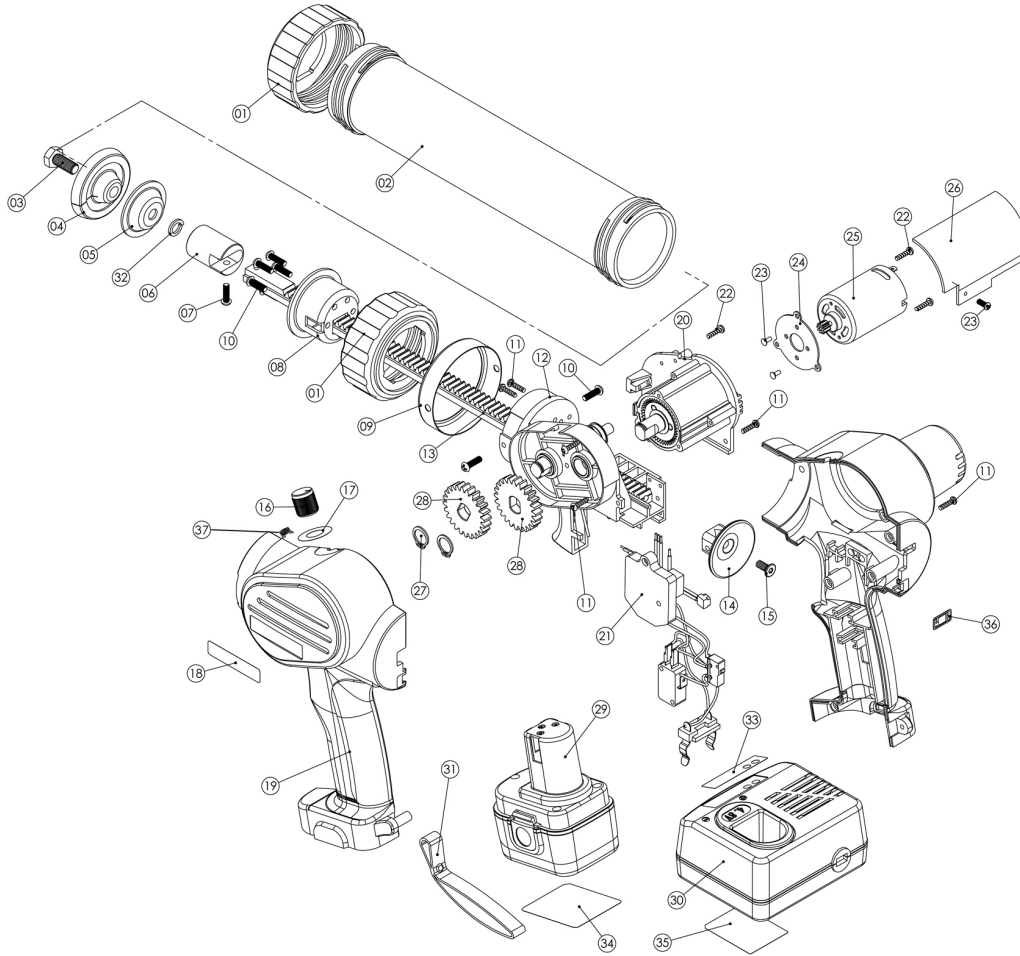

Parts Information:
**Cordless Caulking Gun 4.8V Variable
 Rewind**
Model No: CPC48VR

Item	Part No.	Description
1	CPC48VR.01	Front Cap
2	CPC48VR.02	Holder
3	CPC48VR.03	Plunger Screw
4	CPC48VR.04	Plunger (Plastic)
5	CPC48VR.05	Plunger (Steel)
6	CPC48VR.06	Plunger Adaptor
7	CPC48VR.07	Screw
8	CPC48VR.08	Connecting Ring
9	CPC48VR.09	Tube Ring
10	CPC48VR.10	Screw
11	CPC48VR.11	Screw
12	CPC48VR.12	Rack Guide Ass'y
13	CPC48VR.13	Rack
14	CPC48VR.14	Rear Knob
15	CPC48VR.15	Screw
16	CPC48VR.16	Speed Control Dial
17	CPC48VR.17	Label (Speed Control)
18	CPC48VR.18	Side Label

Item	Part No.	Description
19	CPC48VR.19	Main Housing (L & R)
20	CPC48VR.20	Gearbox Ass'y
21	CPC48VR.21	PCB Ass'y
22	CPC48VR.22	RD Head S/T Screw m2.9 x 12 Black(Security)
23	CPC48VR.23	Screw
24	CPC48VR.24	Motor Ring
25	CPC48VR.25	Motor Ass'y
26	CPC48VR.26	Heat Sink
27	CPC48VR.27	C-Ring
28	CPC48VR.28	Gear (m1.5x24t)
29	CPC48VRBP	Cordless Power Tool Battery 4.8V
30	CPC48VR.30	Charger
31	CPC48VR.31	Hand Strap
32	CPC48VR.32	Washer
33	CPC48VR.33	Charger Label
34	CPC48VR.34	Battery Lower Label
35	CPC48VR.35	Charger Lower Label
36	CPC48VR.36	Reverse Timing Control Label