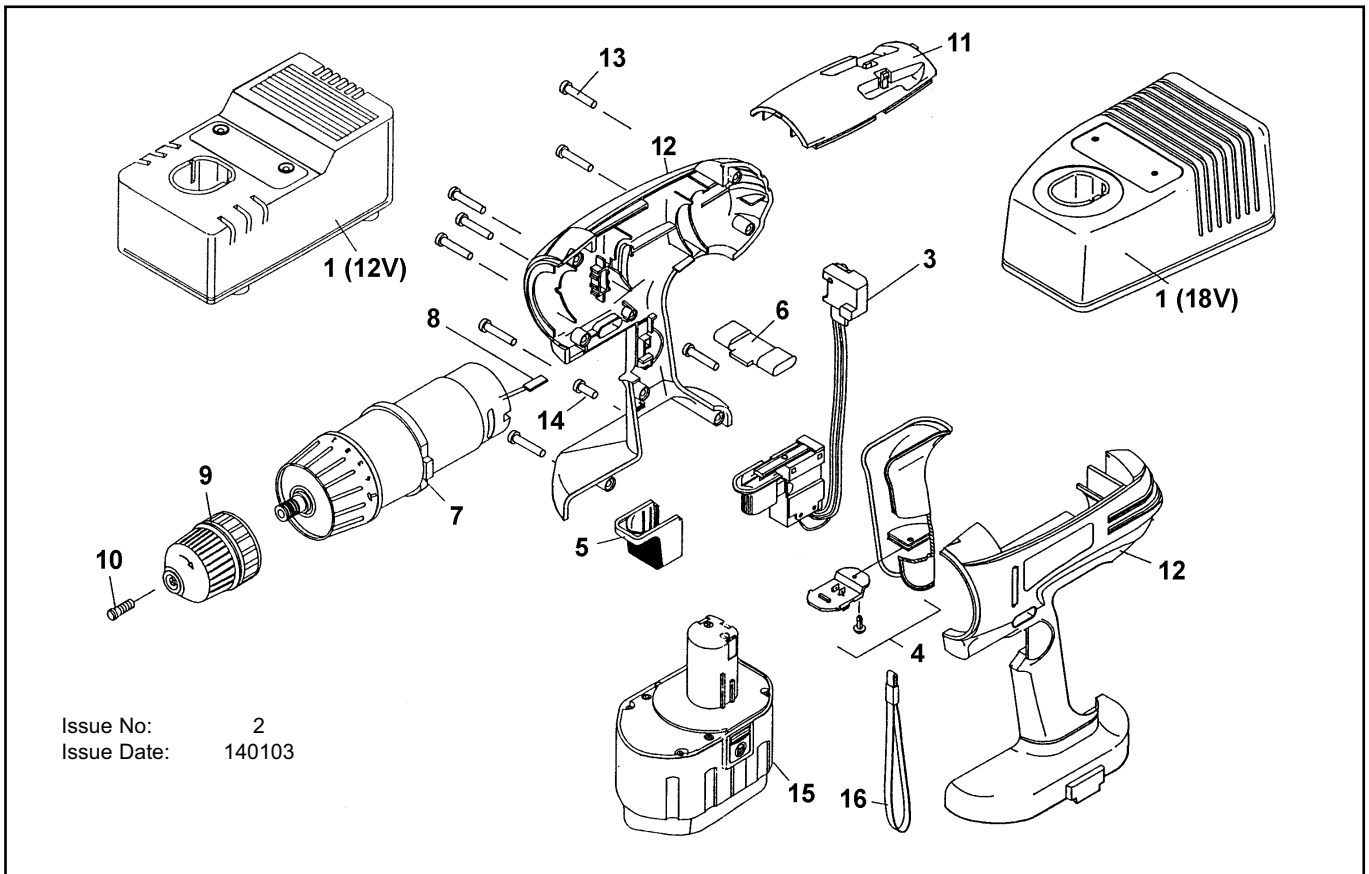

## PARTS LIST

### 12V & 18V CORDLESS POWER DRILLS

Models: **CP9812VHK & CP9818VHK**

Issue No: 2  
Issue Date: 140103

#### PARTS for Model CP9812VHK

No.	Part  No	Description
1	CP9812VHK/CP	CHARGER PACK FOR CP9812VHK
3	CP9812VHK/03	SWITCH c/w LEAD
4	CP9812VHK/04	HANDLE COVER
5	CP9812VHK/05	SWITCH COVER
6	CP9812VHK/06	PUSH BAR
7	CP9812VHK/07	MOTOR ASSY c/w HAMMER GEAR TRAIN
8	CP9812VHK/08	CIRCUIT BREAKER FOR MOTOR
9	DC/J-38HC	CHUCK, KEYLESS 10MM
10	CP9812VHK/10	SCREW, CHUCK RETAINING M5X23 (LHT)
11	CP9812VHK/11	TOP COVER
12	CP9812VHK/12	COMPLETE HOUSING (OLD TYPE - NO VENT)
12A	CP9812VHK/12A	COMPLETE HOUSING (NEW TYPE - WITH VENT)
13	CP9812VHK/13	SCREW M3. 5X18
14	CP9812VHK/14	SCREW M3.5X12
15	CP12/98	POWER PACK ASSY (1HR) 12V
16	CP9812VHK/16	HAND STRAP

#### PARTS for Model CP9818VHK

No.	Part  No	Description
1	CP9818VHK/CP	CHARGER PACK FOR CP9818VHK
3	CP9818VHK/03	SWITCH c/w LEAD
4	CP9812VHK/04	HANDLE COVER
5	CP9812VHK/05	SWITCH COVER
6	CP9812VHK/06	PUSH BAR
7	CP9818VHK/07	MOTOR ASSY c/w HAMMER GEAR TRAIN
8	CP9818VHK/08	CIRCUIT BREAKER FOR MOTOR
9	CP9818VHK/09	CHUCK, KEYLESS 13MM
10	CP9812VHK/10	SCREW, CHUCK RETAINING M5X23 (LHT)
11	CP9812VHK/11	TOP COVER
12	CP9818VHK/12	COMPLETE HOUSING (OLD TYPE - NO VENT)
12A	CP9818VHK/12A	COMPLETE HOUSING (NEW TYPE - WITH VENT)
13	CP9812VHK/13	SCREW M3. 5X18
14	CP9812VHK/14	SCREW M3.5X12
15	CB18/98	POWER PACK ASSY (1HR) 18V
16	CP9812VHK/16	HAND STRAP
17	CP9818VHK.C	CASE FOR CP9818VHK