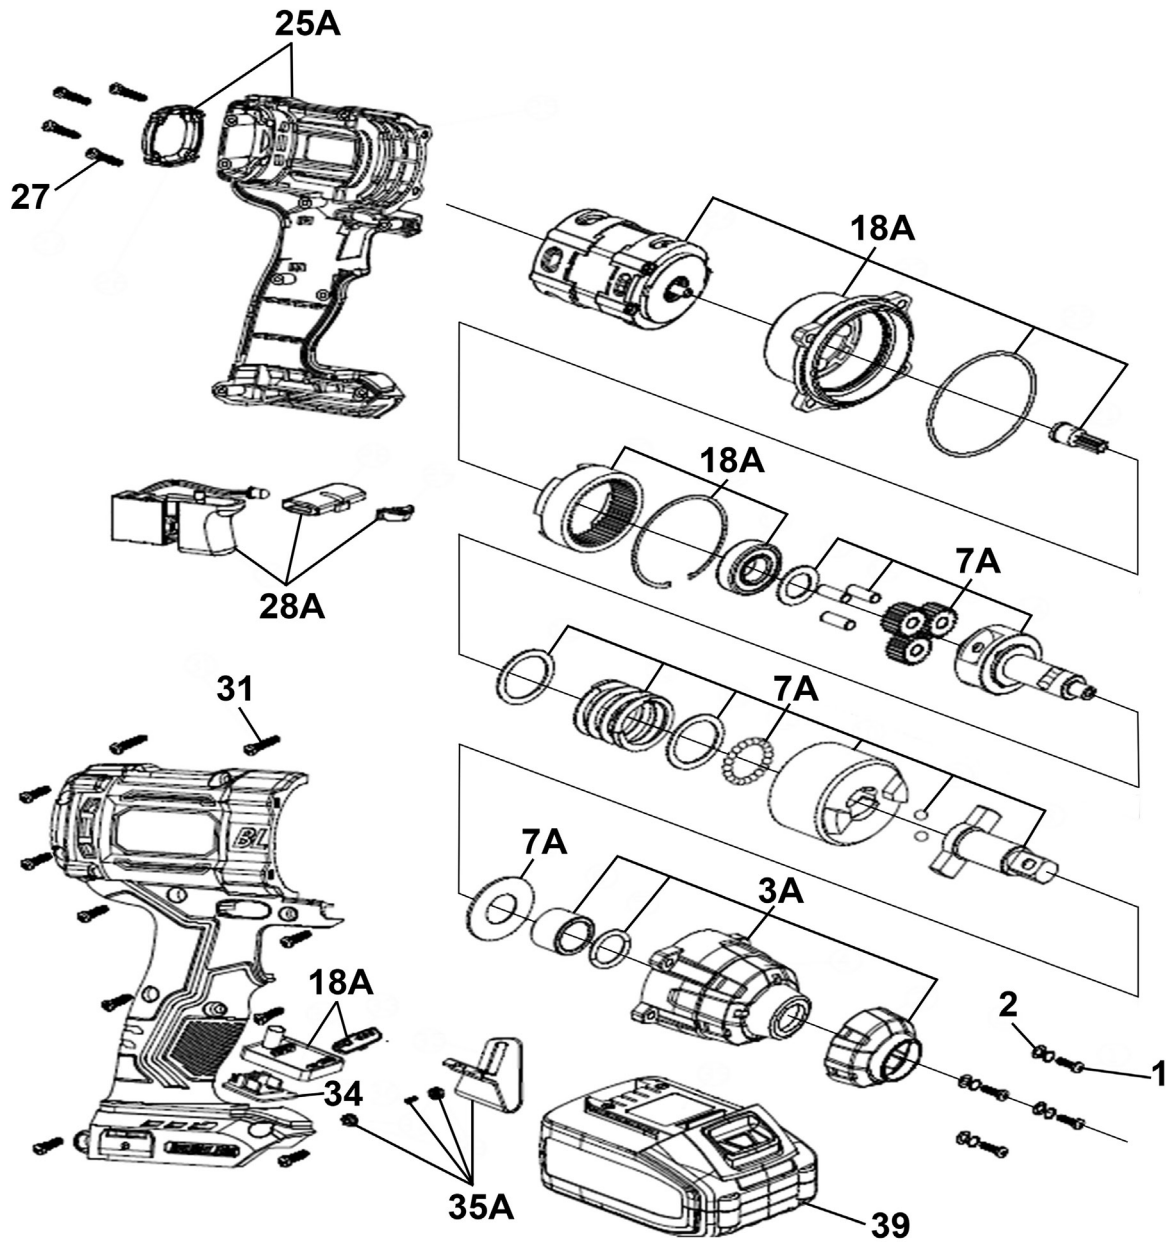

Parts Information:
Cordless Brushless Impact Wrench 18V
4Ah Lithium-ion 1/2" Sq Drive
Model No: CP650LI & CP650LIHV

Item	Part No.	Description	Qty
1	CP400LI.01	Front Casing Screw ST4.9 x 30mm	4
2	FWM5.S	Flat Washer M5	4
3A	CP650LI-03A	Front Casing Assembly	1
7A	CP650LI-07A	Front Impact Assembly	1
18A	CP650LI-18A	Brushless Motor & Control Assembly	1
25A	CP650LI-25A	Side Casing Assembly (CP650LI only)	1
25A	CP650LIHV-25A	Side Casing Assembly (CP650LIHV only)	1

Item	Part No.	Description	Qty
27	CP400LI.32	Casing Screw ST3.9 x 14mm	4
28A	CP650LI-28A	Switch Assembly	1
31	CP400LI.31	Casing Screw ST3.9 x 19mm	10
34	CP650LI-34	Battery Connection Plate	1
35A	CP650LI-35A	Belt Hook Assembly	1
39	CP650LI-C	Mains Charger	1
--	CP650BP	Power Tool Battery 18V 4Ah Li-Ion (Not Shown)	1