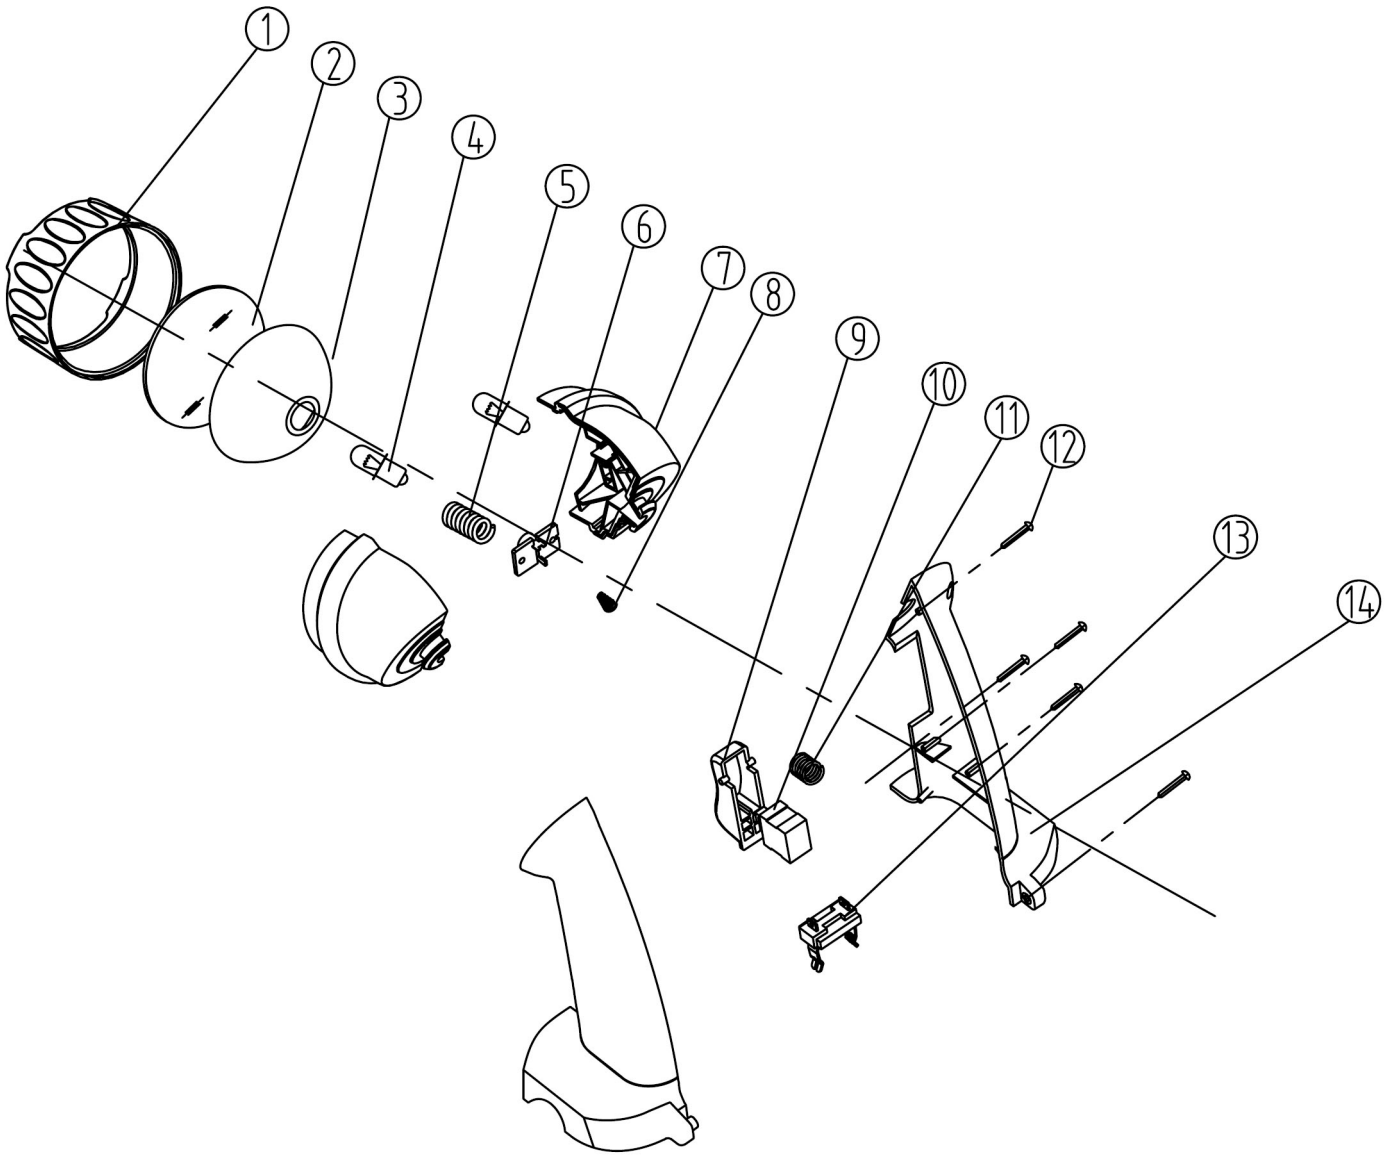

Parts Information:  
**Cordless Work Light with Swivel Head 18V  
 Lithium-ion  
 Model No: CP5006**

Item	Part No.	Description
1	CP5006.01	LAMP BRACKET
2	CP5006.02	GLASS
3	CP5006.03	LAMP HOLDER
4	CP5006.B	KRYPTON BULB
5	CP5006.05	SPRING
6	CP5006.06	LAMO BRACKET
7	CP5006.07	LAMP BRACKET
--	CP5006.07A	LAMP BRACKET ASS'Y (NOT SHOWN)
8	CP5006.08	SPRING

Item	Part No.	Description
9	CP5006.09	SWITCH BUTTON
10	CP5006.10	SWITCH
--	CP5006.10A	SWITCH ASS'Y (NOT SHOWN)
11	CP5006.11	SWITCH SPRING
12	CP5006.12	SCREW
13	CP5006.13	BATTERY CLIP
14	CP5006.14	LEFT & RIGHT HOUSING
--	CP5006.14A	CASING ASS'Y (NOT SHOWN)