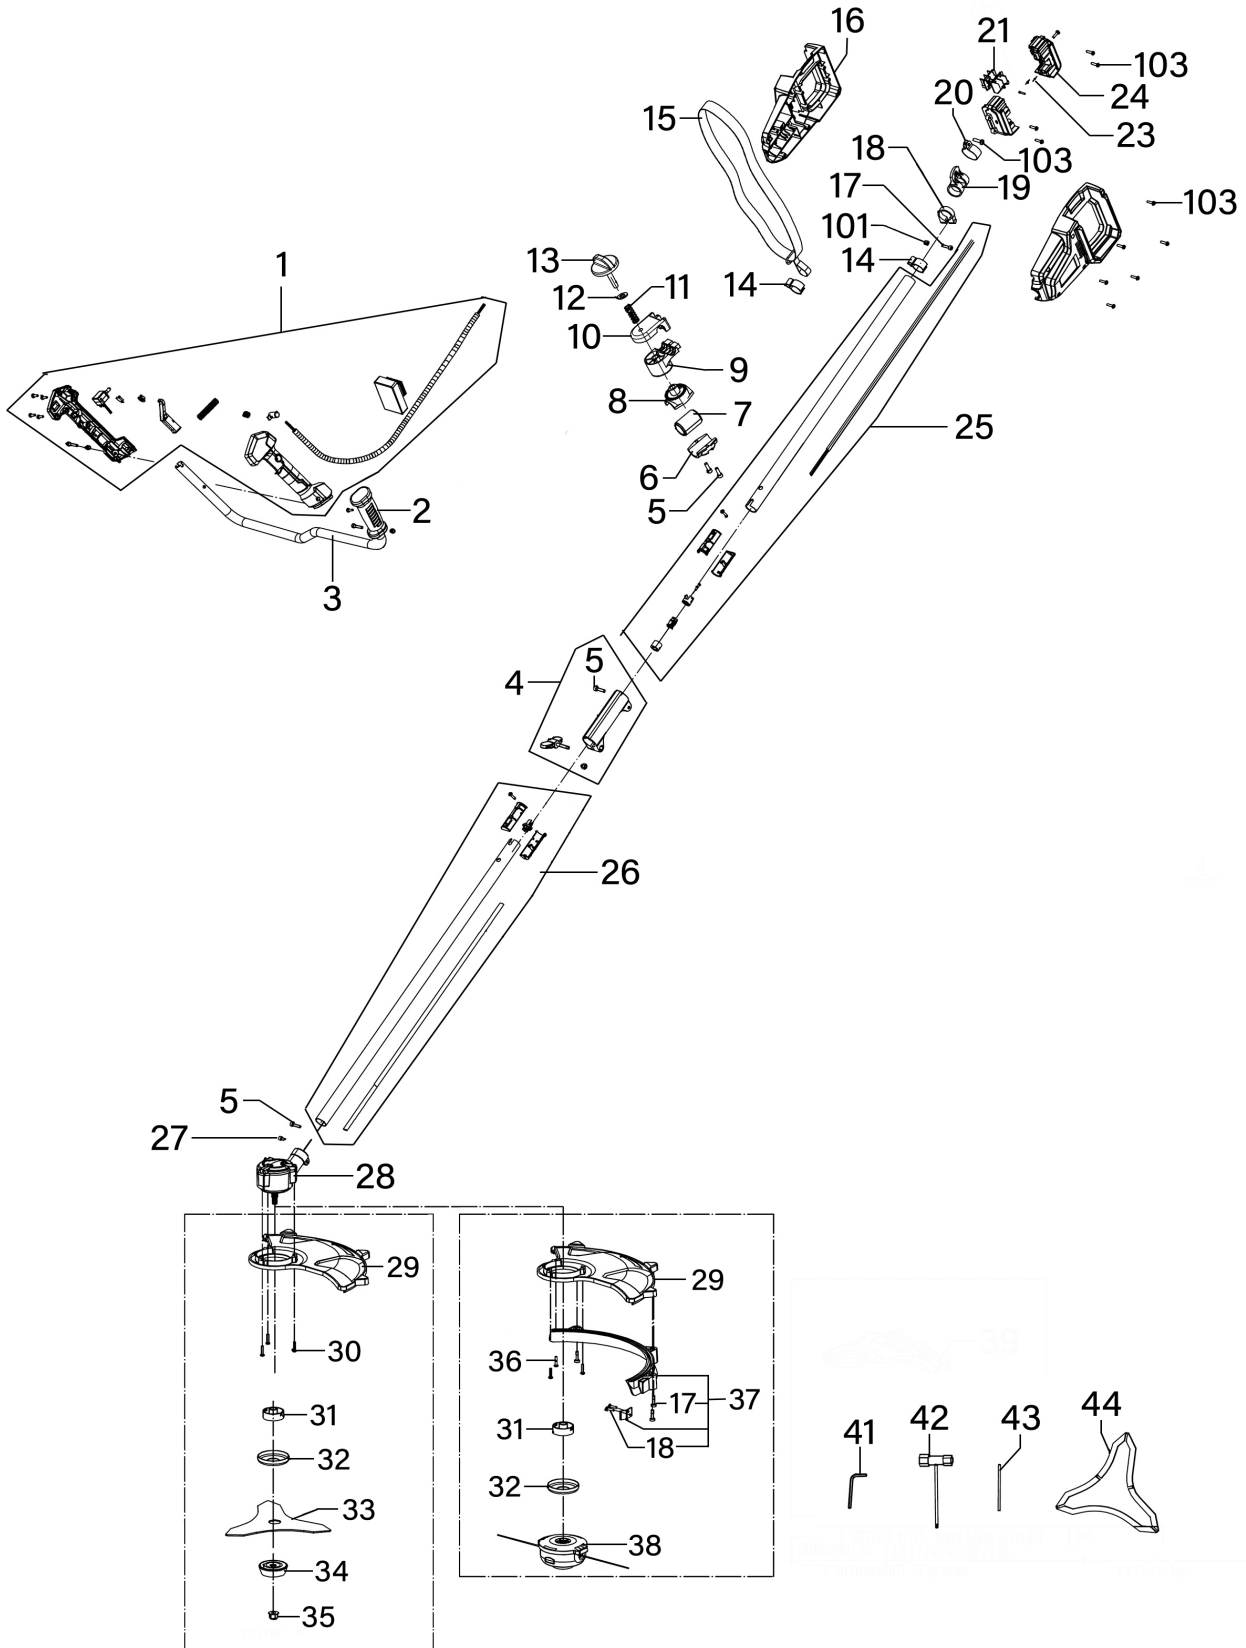

Parts Information:
Brush Cutter and Strimmer 40V SV20
Series 35cm - Body Only
Model No: CP40VBC

NOTE: It is our policy to continually improve products and as such we reserve the right to alter data, specifications and component parts without prior notice. There may be alternative versions of this product, please contact us should you require this information.

Item	Part No.	Description	Qty
1	CP40VBC-01	Handle Assembly	1
2	CP40VBC-02	Handle Grip	1
3	CP40VBC-03	Handle	1
4	CP40VBC-04	Connecting Base Assembly	1
5	CP40VBC-05	Hex Head Cap Screw	4
6	CP40VBC-06	Lower Base Pressing Plate	1
7	CP40VBC-07	Rubber Sleeve	1
8	CP40VBC-08	Handle Fixing Seat	1
9	CP40VBC-09	Upper Fixing Seat	1
10	CP40VBC-10	Switch Button Pressure Plate (Upper)	1
11	CP40VBC-11	Switch Button Spring	1
12	CP40VBC-12	Washer	1
13	CP40VBC-13	Switch Button	1
14	CP40VBC-14	Strap Hook	2
15	CP40VBC-15	Strap	1
16	CP40VBC-16	Body Bottom Cover	1
17	CP40VBC-17	Hex Head Cap Screw M5 x 20	1
18	CP40VBC-18	Lock Ring	1
19	CP40VBC-19	Lift Ring	1
20	CP40VBC-20	Clamp Ring	1
21	CP40VBC-21	Battery Connection	2
23	CP40VBC-23	Resistor	2

Item	Part No.	Description	Qty
24	CP40VBC-24	Cord Base Bottom Cover	1
25	CP40VBC-25	Rear Aluminium Tube Assembly	1
26	CP40VBC-26	Front Aluminium Tube Assembly	1
27	CP40VBC-27	Hex Panhead Screw M5 x 12	1
28	CP40VBC-28	Brushless Motor	1
29	CP40VBC-29	Grass Protector Guard	1
30	CP40VBC-30	Panhead Screw M4 x 20	3
31	CP40VBC-31	Limit Sleeve	1
32	CP40VBC-32	Dust Plate	1
33	CP40VBC-33	Grass Cutting Blade	1
34	CP40VBC-34	Pressure Plate	1
35	CP40VBC-35	Flange Lock Nut M10 x 1.25	1
36	CP40VBC-36	Panhead Screw M4 x 20	3
37	CP40VBC-37	Cover Assembly (Small)	1
38	CP40VBC-38	Strimmer Head Assembly	1
41	CP40VBC-41	Hexagon Spanner	1
42	CP40VBC-42	Socket Wrench	1
43	CP40VBC-43	Limit Bar	1
44	CP40VBC-44	Grass Cutting Blade Sleeve	1
101	NLN5.S	Nyloc Nut M5 Zinc	1
103	CP40VBC-103	Panhead Tapping Screw ST4.2 x 16	18