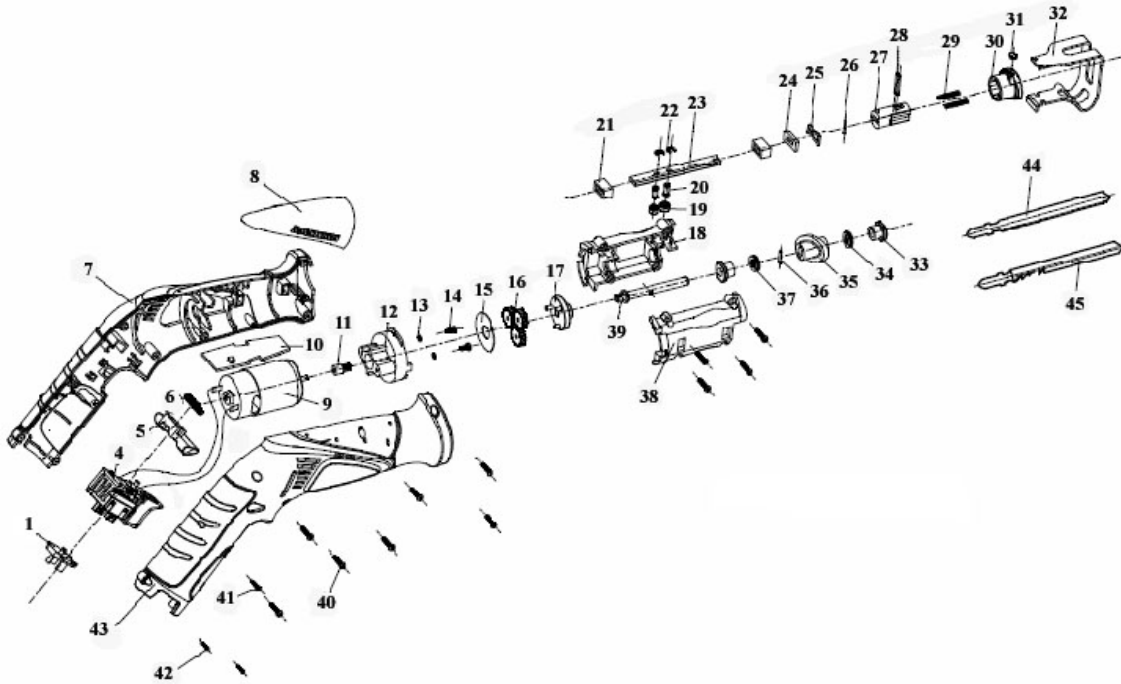

Parts Information:
Cordless Reciprocating Saw 12V Lithium-ion
Model No: CP4002

Item	Part No.	Description
1	CP4002.01	BRACKET
4	CP4001.39	VARIABLE SPEED SWITCH
5	CP4002.05	SAFETY BUTTON
6	CP4002.06	SAFETY BUTTON SPRING
7	CP4002.07	RIGHT HOUSING
8	CP4002.08	HOUSING COVER
9	CP4002.09	MOTOR (c/w WIRES)
10	CP4002.10	PROTECTION PLATE
11	CP4002.11	PINION FOR MOTOR
12	CP4002.12	BRACKET FOR MOTOR
13	SWM3.SB	SPRING WASHER M3 BLACK (SINGLE)
14	MSP65.S	MACHINE SCREW PAN HEAD PHILLIPS M6x5mm
15	CP4002.15	GASKET
16	CP4002.16	PLANETARY GEAR
17	CP4002.17	PLANETARY GEAR BRACKET
18	CP4002.18	SAW BLADE LOWER COVER
19	CP4002.19	SPINDLE SLEEVE
20	CP4002.20	LEVER PIN
21	CP4002.21	SLIDING BUSH
22	CP4002.22	E-CLIP
23	CP4002.23	LEVER
24	CP4002.24	WASHER
25	CP4002.25	FIXED MOUNT
26	CP4002.26	STRAIGHT PIN 12mm

Item	Part No.	Description
27	CP4002.27	MAIN BODY FOR SAW BLADE HOLDER
28	CP4002.28	LOCKING PIN FOR SAW BLADE HOLDER
29	CP4002.29	SPRING FOR SAW BLADE HOLDER
30	CP4002.30	SLIDING BUSH FOR SAW BLADE HOLDER
31	CP4002.31	PLUG FOR SAW BLADE HOLDER
32	CP4002.32	SAW BLADE GUARD
33	CP4002.33	STEPPED SPINDLE SLEEVE
34	CP4002.34	PLASTIC BEARING RACE
35	CP4002.35	DRIVE CAM
36	CP4002.36	OUTPUT SHAFT PIN
37	CP4002.37	PLASTIC BEARING RACE
38	CP4002.38	SAW BLADE HEAD COVER
39	CP4002.39	OUTPUT SHAFT
40	CP4002.40	SELF TAPING SCREW
41	CP4002.41	SELF TAPING SCREW
42	CP4002.42	SELF TAPING SCREW
43	CP4002.43	LEFT HOUSING
44	SJS700B06	JIGSAW BLADE 6tpi for WOOD Pack of 3
--	SJS700B10	JIGSAW BLADE 10tpi for WOOD Pack of 3 (NOT SHOWN)
45	SJS700B24	JIGSAW BLADE 24tpi for METAL Pack of 3
--	CP40BP	LITHIUM-ION 12V BATTERY for CP4000 RANGE (NOT SHOWN)
--	CP40MC	LI-ION 12V MAINS CHARGER - 1hr for CP400 (NOT SHOWN)