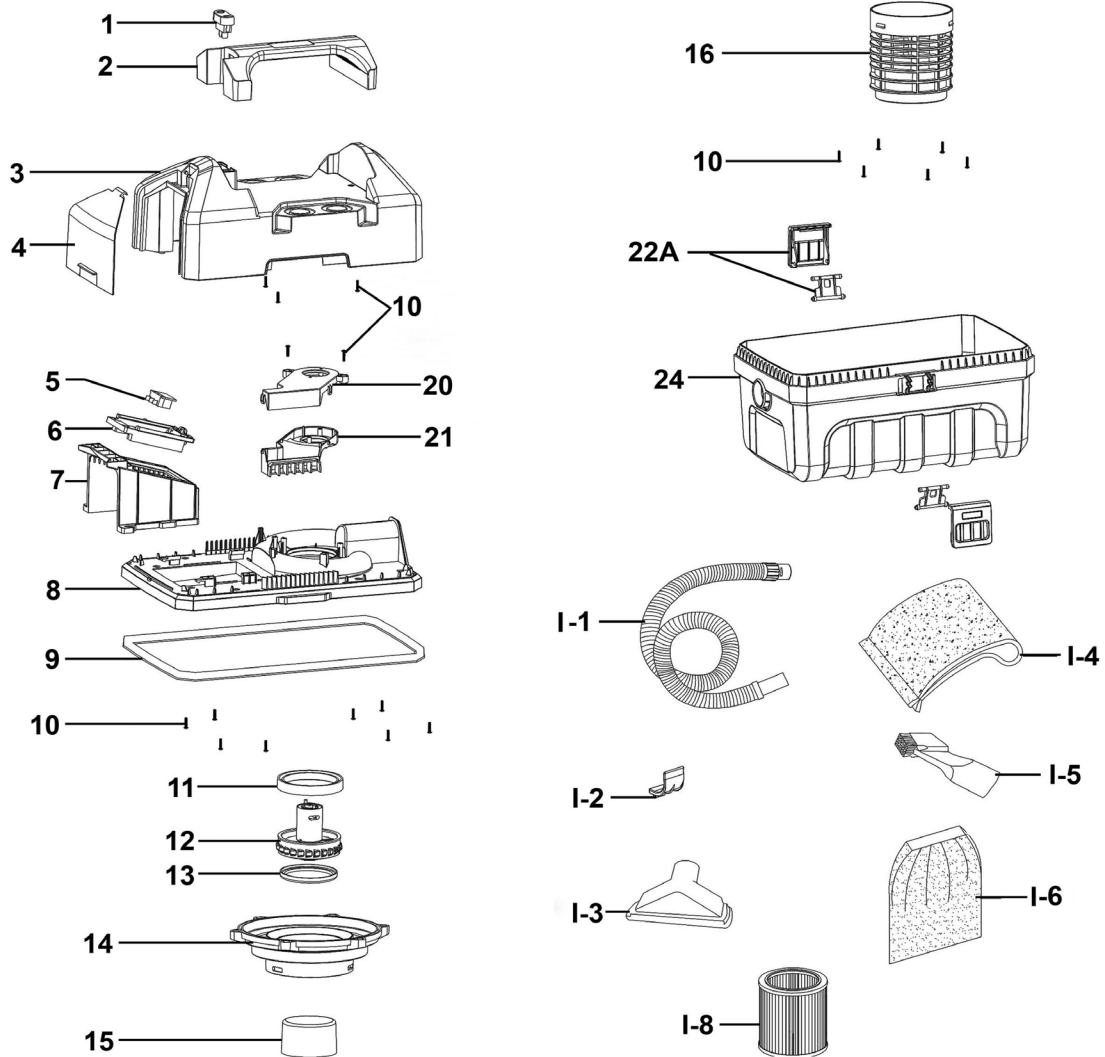

Parts Information:
10L Wet & Dry Vacuum Cleaner 20V SV20 Series - Body Only
Model No: CP20VWDV

Item	Part No.	Description
1	CP20VWDV-01	Switch
2	CP20VWDV-02	Handle
3	CP20VWDV-03	Top Cover
4	CP20VWDV-04	Side Cover
5	CP20VWDV-05	Battery Connection
6	CP20VWDV-06	Battery Housing Bracket
7	CP20VWDV-07	Battery Housing
8	CP20VWDV-08	Motor Support
9	CP20VWDV-09	Seal for Motor Support
10	CP20VWDV-10	Self Tapping Screw ST4.2 x 16mm
11	CP20VWDV-11	Rubber Cushion (Upper)
12	CP20VWDV-12	Motor
13	CP20VWDV-13	Rubber Cushion (Lower)
14	CP20VWDV-14	Lower Cover for Motor

Item	Part No.	Description
15	CP20VWDV-15	Float
16	CP20VWDV-16	Float Basket
20	CP20VWDV-20	Air Flow Cover (Upper)
21	CP20VWDV-21	Air Flow Cover (Lower)
22A	CP20VWDV-22A	Tank Clip
24	CP20VWDV-24	Tank 10ltr
I-1	CP20VWDV-A	Extendable Hose 2m
I-2	CP20VWDV-B	Extendable Hose Clip
I-3	CP20VWDV-C	Floor Brush
I-4	CP20VWDV-D	Foam Filter
I-5	CP20VWDV-E	Elbow Tool (Air Flow Regulator)
I-6	CP20VWDV-F	Foam Filter Bag
I-8	CP20VWDV-H	HEPA Filter