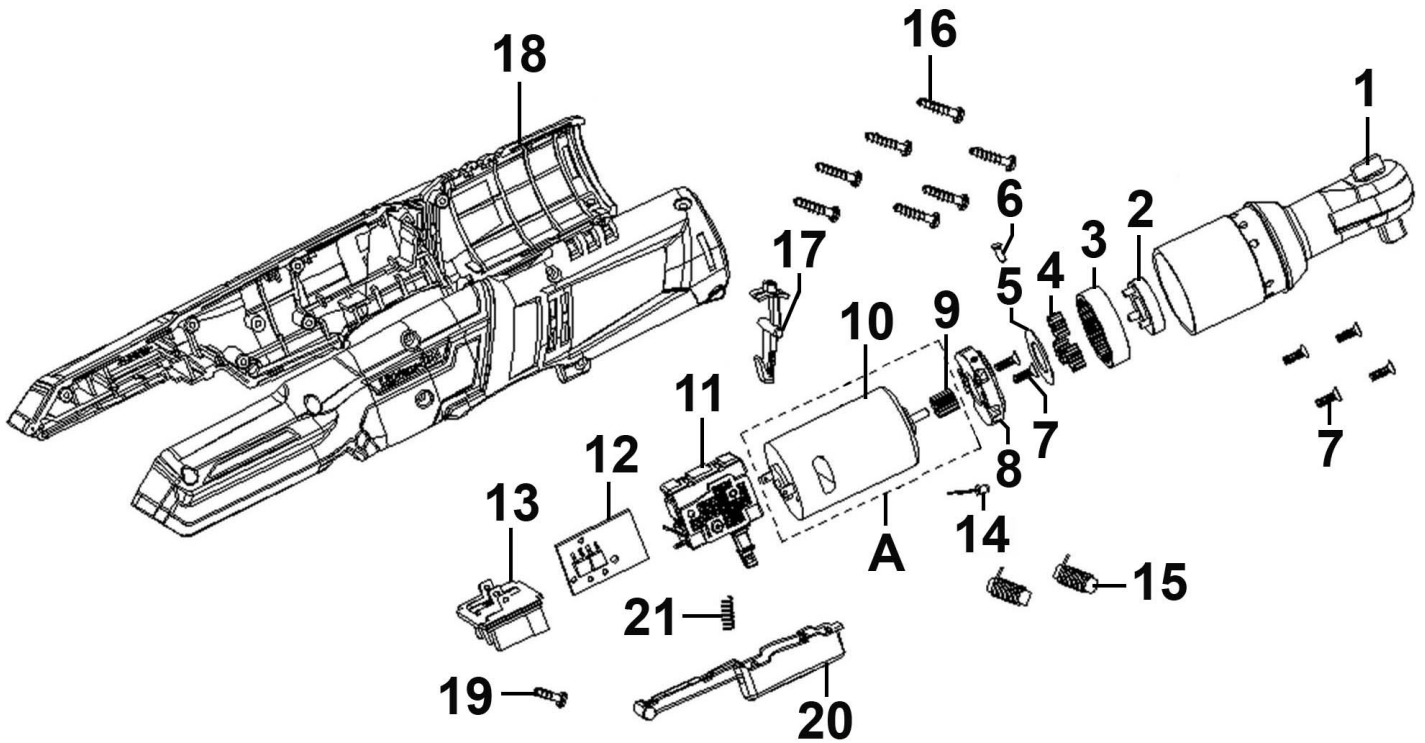

Parts Information:
**Ratchet Wrench 20V 3/8" Sq Drive 50Nm -
 Body Only**
Model No: CP20VRW

Item	Part No.	Description
1	CP20VRW.01	Ratchet Housing Kit
2	CP20VRW.02	Planetary Carrier
3	CP20VRW.03	Inner Gear Ring
4	CP20VRW.04	Planetary Gear
5	CP20VRW.05	Gear Washer
6	CP20VRW.06	Motor Fixing Plate
7	CP20VRW.07	Csk Phillips Machine Screw M3x10
8	CP20VRW.08	Motor Support Plate
9	CP20VRW.09	Motor Gear
10	CP20VRW.10	Motor 18V
11	CP20VRW.11	Ratchet Wrench Switch

Item	Part No.	Description
12	CP20VRW.12	PCB
13	CP20VRW.13	Battery Connection Plate
14	CP20VRW.14	LED
15	CP20VRW.15	Inductance
16	CP20VRW.16	Self-Tapping Screw 3x14
17	CP20VRW.17	Switch Lock Button
18	CP20VRW.18	Ratchet Wrench Housing
19	CP20VRW.19	Self-Tapping Screw 3x8
20	CP20VRW.20	Switch Button
21	CP20VRW.21	Switch Button Spring