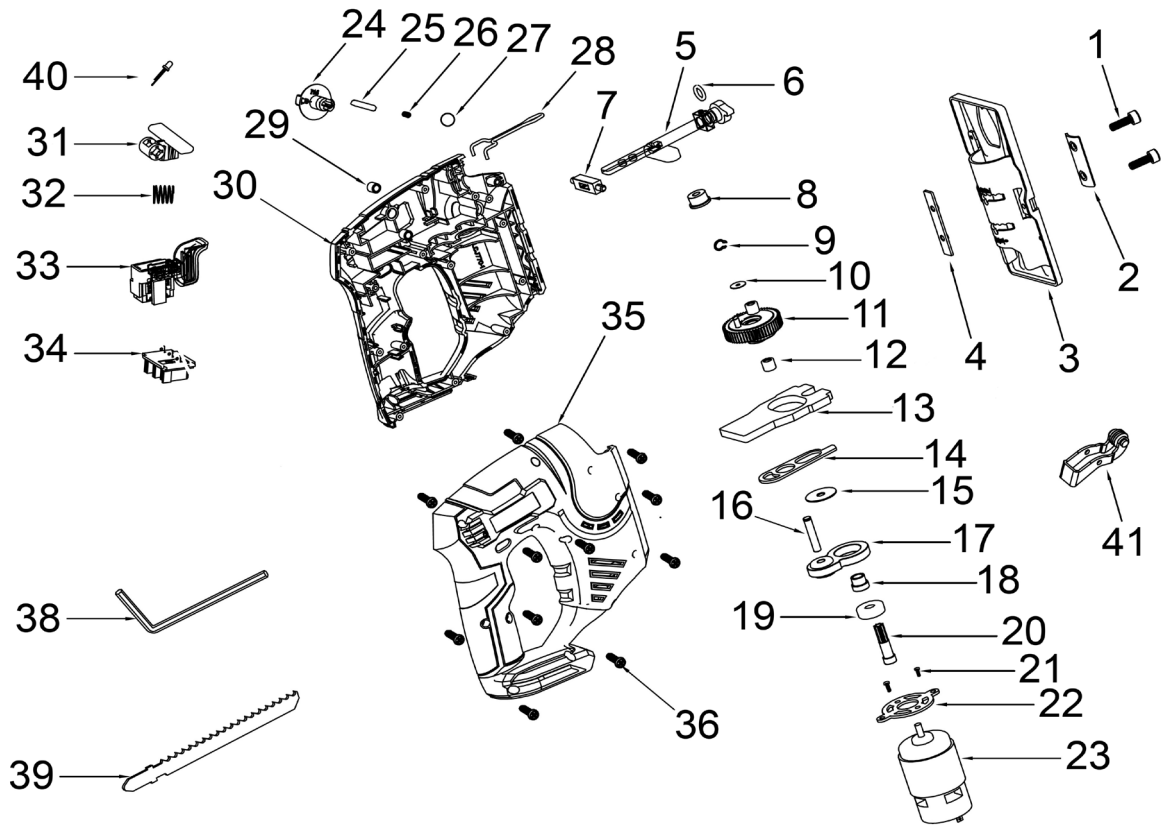

Parts Information:
Cordless Jigsaw 20V SV20 Series - Body Only
Model No: CP20VJS

Item	Part No.	Description
1	CP20VJS.01	Bolt
2	CP20VJS.02	Base Plate Gasket
3	CP20VJS.03	Base Plate
4	CP20VJS.04	Base Plate Fixing
5	CP20VJS.05	Reciprocating Lever
6	CP20VJS.06	Sealing Ring
7	CP20VJS.07	Reciprocating Lever Support
8	CP20VJS.08	Drive Wheel
9	CP20VJS.09	Circlip
10	CP20VJS.10	Washer
11	CP20VJS.11	Transmission Gear
12	CP20VJS.12	Needle Bearing
13	CP20VJS.13	Balance Block
14	CP20VJS.14	Blade Adjustment Plate
15	CP20VJS.15	Gasket
16	CP20VJS.16	Needle Roller
17	CP20VJS.17	Centre Frame
18	CP20VJS.18	Balncer for Centre Frame
19	CP20VJS.19	Bearing
20	CP20VJS.20	Motor Gear Pinion

Item	Part No.	Description
21	CP20VJS.21	Screw
22	CP20VJS.22	Motor Support
23	CP20VJS.23	Motor
24	CP20VJS.24	Switch Button
25	CP20VJS.25	Adjustment Lever
26	CP20VJS.26	Spring
27	CP20VJS.27	Steel Ball
28	CP20VJS.28	Protective Spring
29	CP20VJS.29	Reciprocating Lever Support Seat
30	CP20VJS.30	Casing, Left Side
31	CP20VJS.31	Switch Lock Lever
32	CP20VJS.32	Switch Spring
33	CP20VJS.33	Switch
34	CP20VJS.34	Battery Contact Plate
35	CP20VJS.35	Casing, Right Side
36	CP20VJS.36	Tapping Screw
38	CP20VJS.38	Allen Key
39	CP20VJS.39	Wood Cutting Blade
40	CP20VJS.40	Led Light
41	CP20VJS.41	Blade Holder