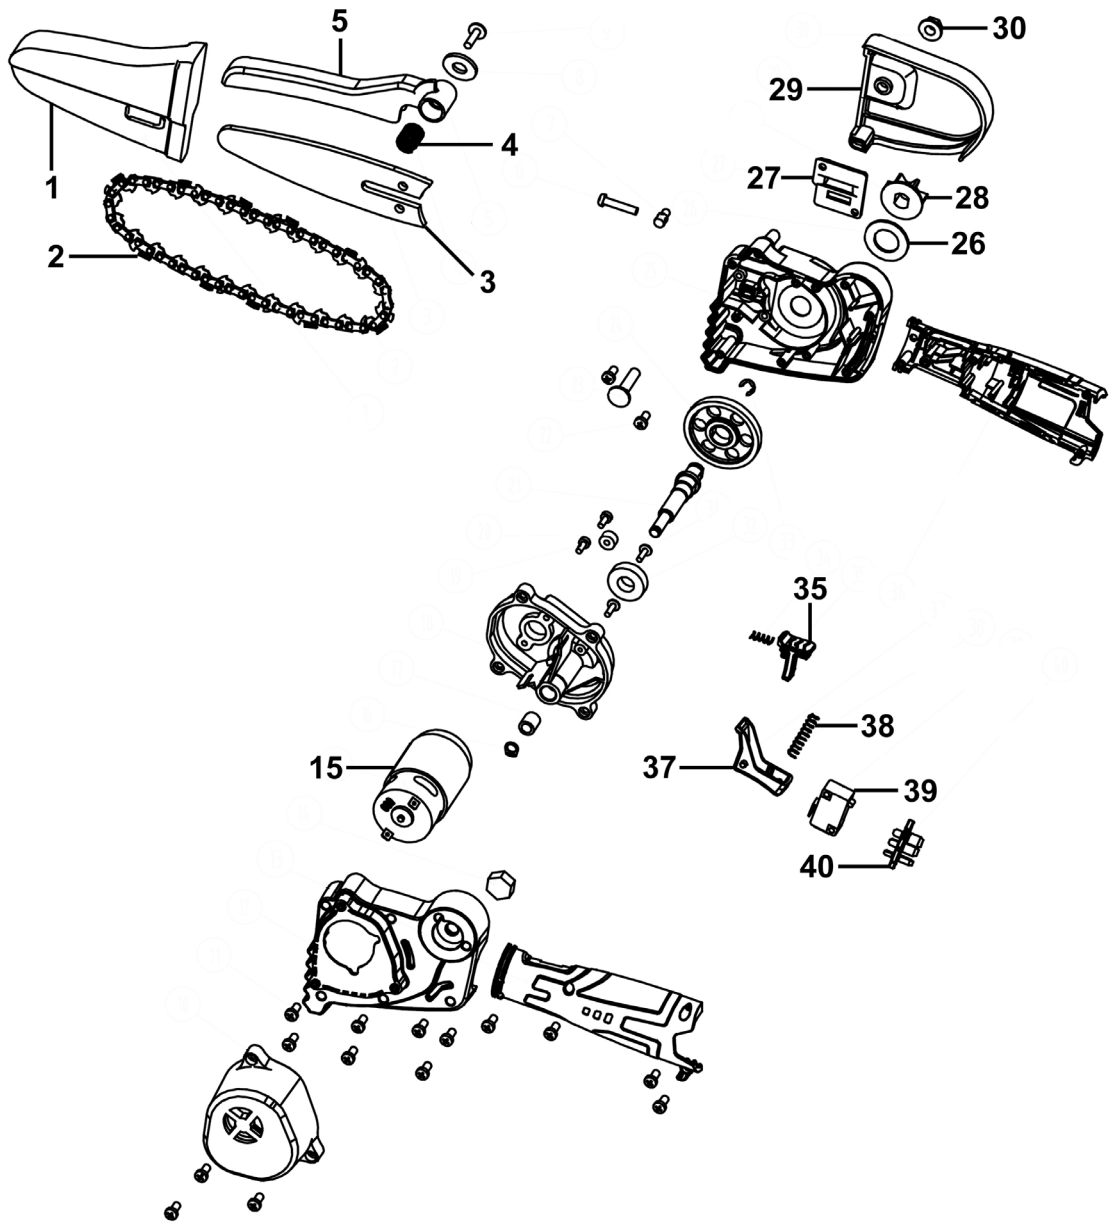

Parts Information:
**SV10.8 Series Cordless Pruning Saw 10.8V -
 Body Only**
Model No: CP108VSPBO

Item	Part No.	Description	Qty
1	CP108VPSBO-01	Guide Protector Sleeve	1
2	CP108VPSBO-02	Chain 4"	1
3	CP108VPSBO-03	Guide Plate 4"	1
4	CP108VPSBO-04	Chain Cover Torsion Spring	1
5	CP108VPSBO-05	Chain Cover	1
15	CP108VPSBO-15	Motor	1
26	CP108VPSBO-26	Wool Felt Ø15x26.3x1.5	1
27	CP108VPSBO-27	Guide Plate	1

Item	Part No.	Description	Qty
28	CP108VPSBO-28	Sprocket Wheel	1
29	CP108VPSBO-29	Guide Cap	1
30	FN6.S	Flange Nut Serrated M6 Zinc	1
35	CP108VPSBO-35	Trigger Button	2
37	CP108VPSBO-37	Push Button	1
38	CP108VPSBO-38	Push Button Spring	1
39	CP108VPSBO-39	Microswitch	2
40	CP108VPSBO-40	Battery Connection Plate	1