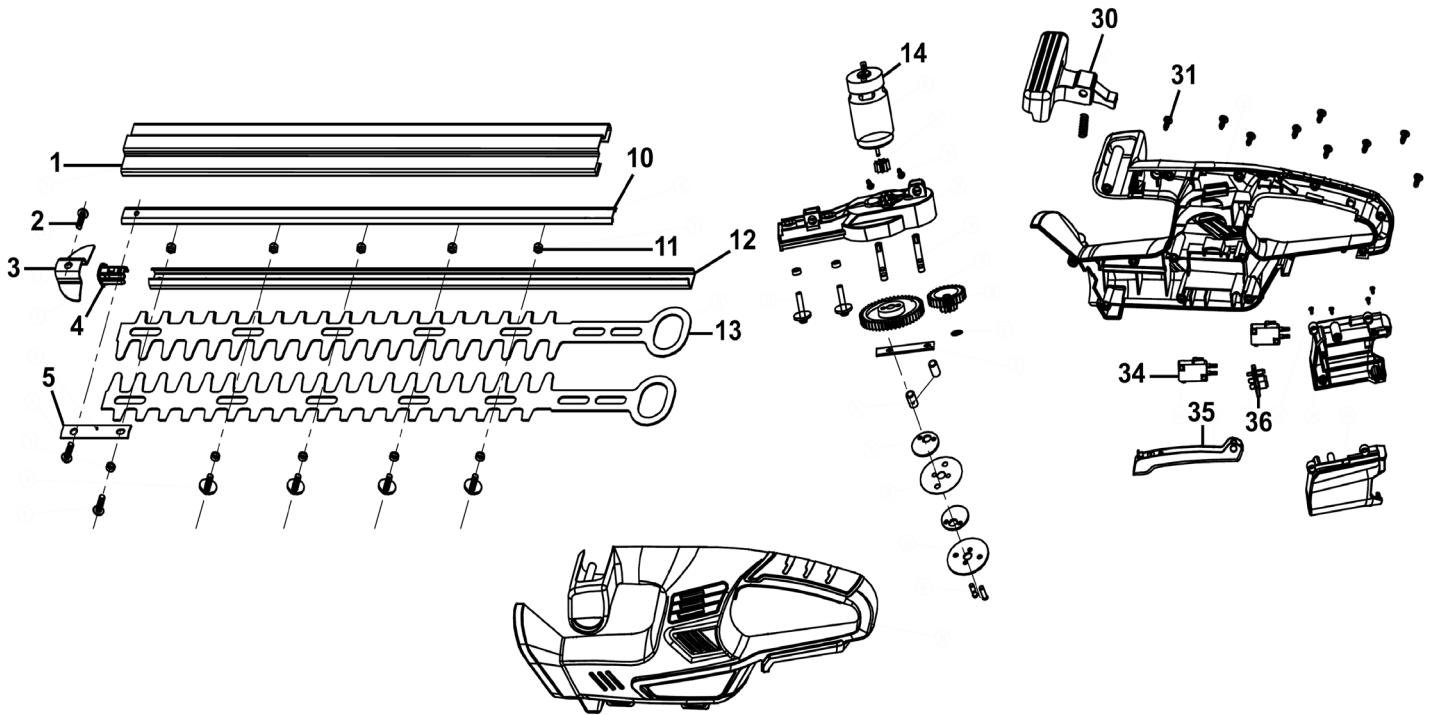

Parts Information:
SV10.8 Series Cordless Hedge Trimmer
10.8V - Body Only
Model No: CP108VHTBO

Item	Part No.	Description	Qty
1	CP108VHTBO-01	Blade Cover	1
2	CP108VHTBO-02	Countersunk Head Tapping Screw ST3.9 x 10	1
3	CP108VHTBO-03	Blade Guard	1
4	CP108VHTBO-04	Blade Plug	1
5	CP108VHTBO-05	Connection Plate	1
10	CP108VHTBO-10	Aluminium Cover Plate	1
11	NLN5.S	Nyloc Nut M5 Zinc	5
12	CP108VHTBO-12	Blade Pressing Bar	1

Item	Part No.	Description	Qty
13	CP108VHTBO-13	Cutting Blade	2
14	CP108VHTBO-14	Motor	1
30	CP108VHTBO-30	Secondary Button	1
31	CP108VHTBO-31	Self-Tapping Screw ST3.5 x 14	13
34	CP108VHTBO-34	Microswitch	2
35	CP108VHTBO-35	Trigger Switch Button	1
36	CP108VHTBO-36	Battery Connection Plate	1