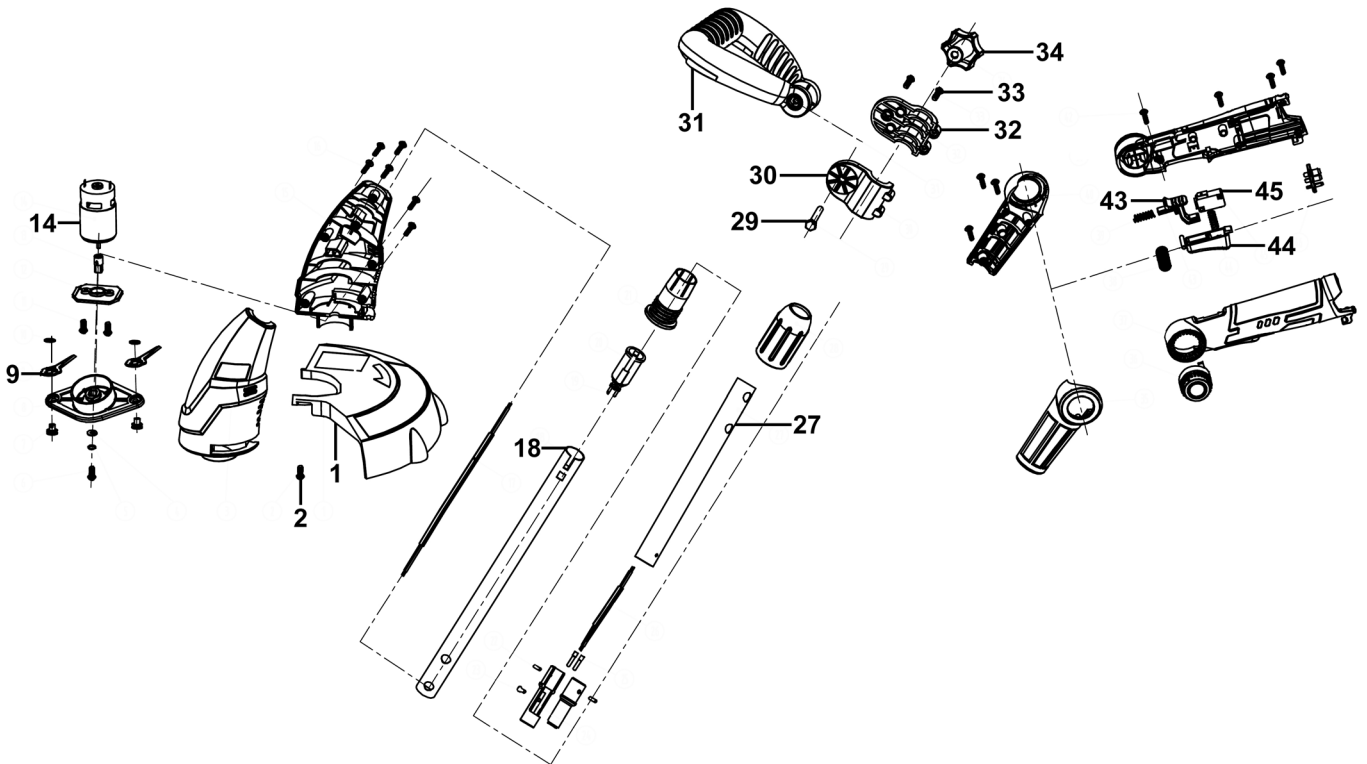

Parts Information:  
**SV10.8 Series Cordless Grass Trimmer**  
**10.8V - Body Only**  
**Model No: CP108VGSBO**

Item	Part No.	Description	Qty
1	CP108VGSBO-01	Protective Cover	1
2	CP108VGSBO-02	Self-Tapping Screw ST3.5x18	1
9	CP108VGSBO-09	Cutting Blade	2
14	CP108VGSBO-14	Motor	1
18	CP108VGSBO-18	Lower Aluminium Tube	1
27	CP108VGSBO-27	Aluminium Tube	1
29	SS645.S	Hex Head Set Screw M6 X 45 Zinc	1
30	CP108VGSBO-30	Handle Grip Support (Left Side)	1

Item	Part No.	Description	Qty
31	CP108VGSBO-31	Handle Grip	1
32	CP108VGSBO-32	Handle Grip Support (Right Side)	1
33	CP108VGSBO-33	Self-Tapping Screw ST3.9x12	2
34	CP108VGSBO-34	Knob, Plastic, Threaded Female Fitting	1
43	CP108VGSBO-43	Push/Twist Selector	1
44	CP108VGSBO-44	Switch Button	1
45	CP108VGSBO-45	Microswitch	1