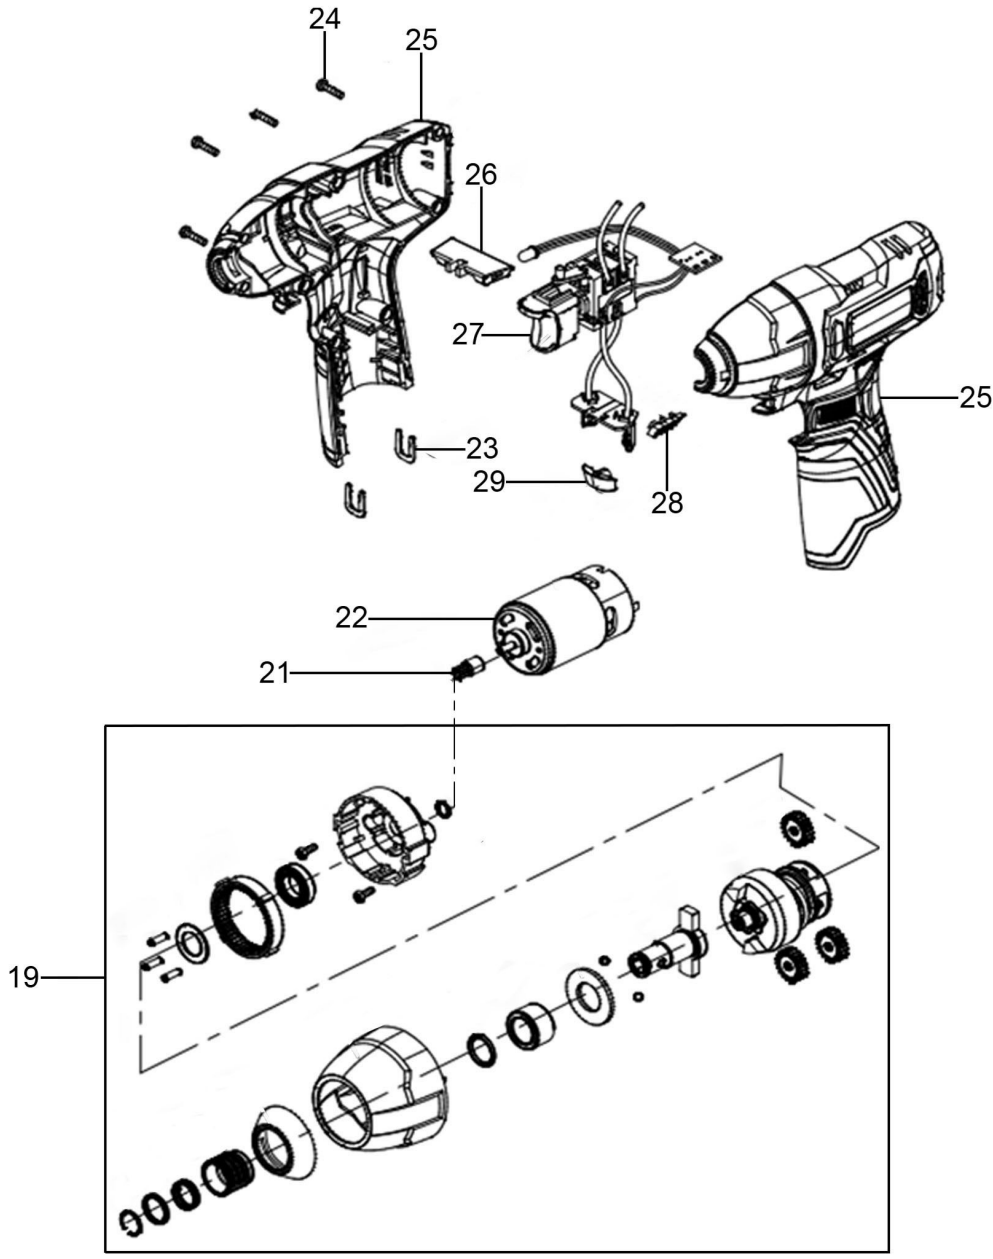

Parts Information:
Cordless Impact Driver 1/4" Hex Drive 10.8V
- Body Only
Model No: CP108VCIDBO

Item	Part No.	Description
19	CP108VCID.GBA	Gearbox Assembly
21	CP108VCID.21	Motor Gear
22	CP108VCID.22	Motor
23	CP108VCID.23	Buckle
24	CP108VCID.24	Self-Tapping Screw ST2.9 x 16mm

Item	Part No.	Description
25	CP108VCID.25	Housing Complete
26	CP108VCID.26	Lever, Forward/Reverse
27	CP108VCID.27	Switch Assembly
28	CP108VCID.28	Cover, Battery Indicator
29	CP108VCID.29	Transparent Cover, LED