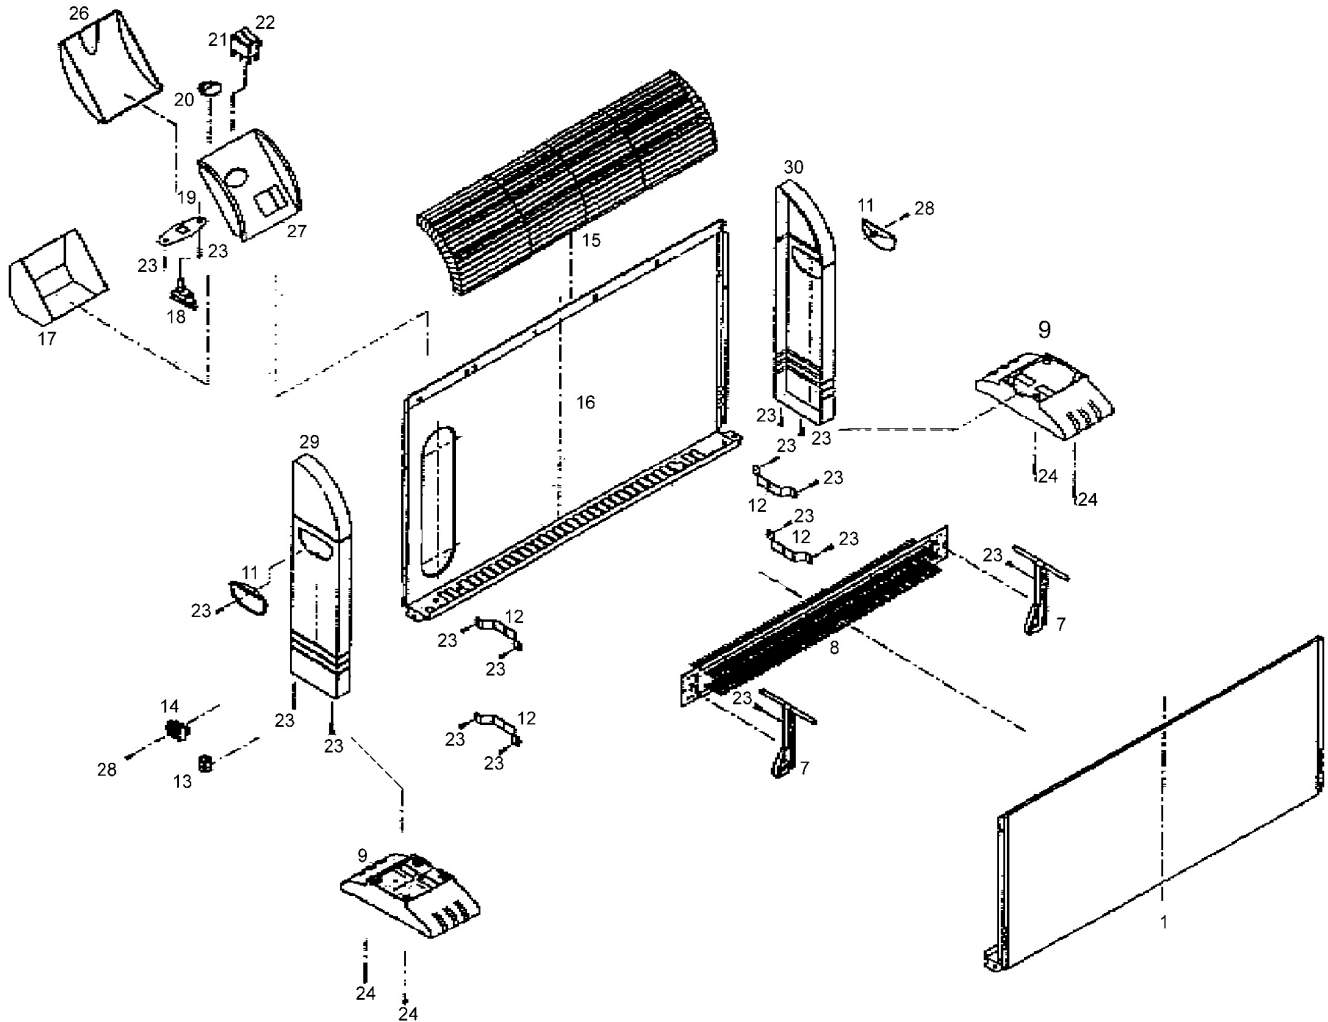

Parts Information:  
**Convactor Heater 2000W 3 Heat Settings**  
**Thermostat**  
**Model No: CD2003**

Item	Part No.	Description
1	CD2003.01	Front Housing
7	CD2003.07	Heating Element Support
8	CD2003.08	Heating Element
9	CD2003.09	Plastic Feet
11	CD2003.11	Handle
12	CD2003.12	Support Clamp
13	CD2003.13	Cord Clamp
14	CD2003.14	Terminal Block
15	CD2003.15	Grille
16	CD2003.16	Rear Cabinet
17	CD2003.17	Switch Box
18	CD2003.18	Thermostat
19	CD2003.19	Thermostat Support

Item	Part No.	Description
20	CD2003.20	Thermostat Cap
21	CD2003.21	Power Switch
23	CD2003.23	Screw M4 x 8
24	CD2003.24	Screw M4 x 10
--	CD2003.25	Screw (NOT SHOWN)
26	CD2003.26	Panel Cover
27	CD2003.27	Panel Plate
28	CD2003.28	Screw M3 x 3.5
29	CD2003.29	Right Cabinet
30	CD2003.30	Left Cabinet
--	CD2003.32	Screw (NOT SHOWN)
--	187-057	Thermal Fuse 8.5x 0.4 (NOT SHOWN)