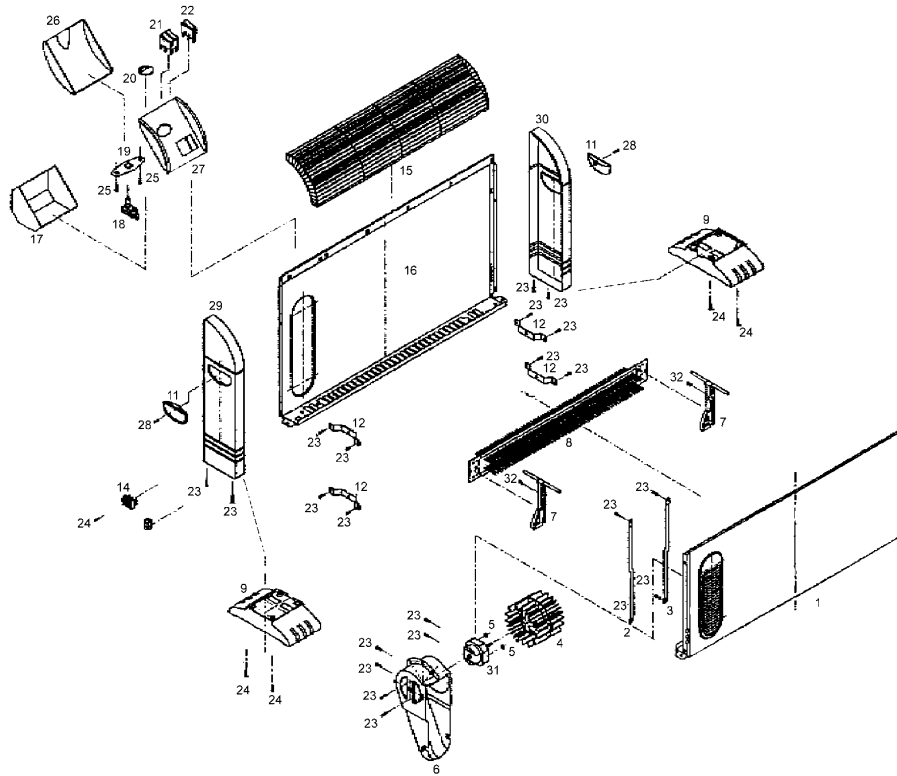

PARTS LIST FOR:
CONVECTOR HEATER
 Model: **CD2003T**

Issue No: 1
 Date Issued: 021105

ITEM	PART NO	DESCRIPTION	ITEM	PART NO	DESCRIPTION
1	CD2003.01	FRONT HOUSING	17	CD2003.17	SWITCH BOX
2	CD2003T.02	MOTOR SUPPORT PLATE "A"	18	CD2003.18	THERMOSTAT
3	CD2003T.03	MOTOR SUPPORT PLATE "B"	19	CD2003.19	THERMOSTAT SUPPORT
4	CD2003T.04	FAN BLADE	20	CD2003.20	THERMOSTAT CAP
5	CD2003T.05	NUT	21	CD2003.21	POWER SWITCH
6	CD2003T.06	MOTOR SUPPORT	22	CD2003T.22	FAN SWITCH
7	CD2003.07	HEATING ELEMENT SUPPORT	23	CD2003.23	SCREW M4 x 8
8	CD2003.08	HEATING ELEMENT	24	CD2003.24	SCREW M4 x 10
9	CD2003.09	PLASTIC FEET	25	CD2003.25	SCREW
10	CD2003.11	HANDLE	26	CD2003.26	PANEL COVER
12	CD2003.12	SUPPORT CLAMP	27	CD2003.27	PANEL PLATE
13	CD2003.13	CORD CLAMP	28	CD2003.28	SCREW M3 x 3.5
14	CD2003.14	TERMINAL BLOCK	29	CD2003.29	RIGHT CABINET
15	CD2003.15	GRILL	30	CD2003.30	LEFT CABINET
16	CD2003.16	REAR CABINET	31	CD2003T.31	MOTOR
			32	CD2003.32	SCREW