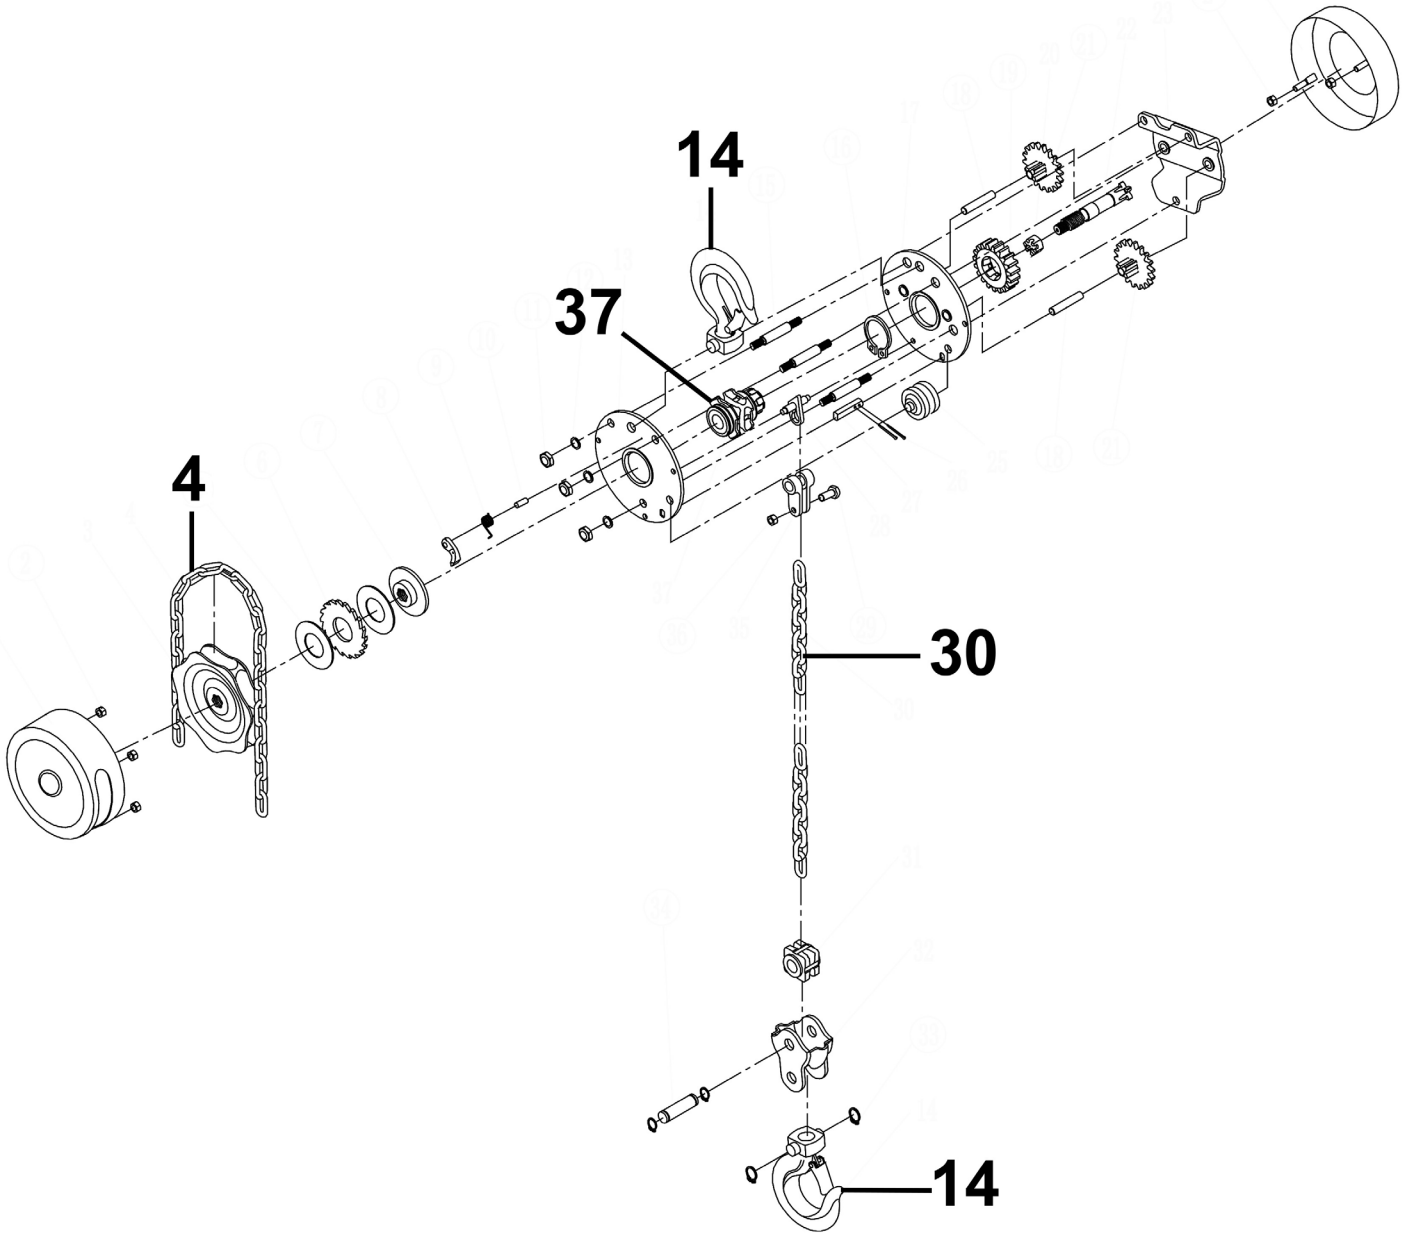

Parts Information:
Chain Blocks
Model No: CB500E, CB1000E,
CB2000E, CB3000E, CB5000E

CB500E Only

CB1000E Only

Item	Part No.	Description
4	CB500E-04	Hand Chain
14	CB500E-14	Hook Assembly
30	CB500E-30	Load Chain
37	CB500E-37	Chain Sprocket Assembly

Item	Part No.	Description
4	CB1000E-04	Hand Chain
14	CB1000E-14	Hook Assembly
30	CB1000E-30	Load Chain
37	CB1000E-37	Chain Sprocket Assembly

NOTE: It is our policy to continually improve products and as such we reserve the right to alter data, specifications and component parts without prior notice. There may be alternative versions of this product, please contact us should you require this information.

CB2000E Only

Item	Part No.	Description
4	CB2000E-04	Hand Chain
14	CB2000E-14	Hook Assembly
30	CB2000E-30	Load Chain
37	CB2000E-37	Chain Sprocket Assembly

CB3000E Only

Item	Part No.	Description
4	CB3000E-04	Hand Chain
14	CB3000E-14	Hook Assembly
30	CB3000E-30	Load Chain
37	CB3000E-37	Chain Sprocket Assembly

CB5000E Only

Item	Part No.	Description
4	CB5000E-04	Hand Chain
14	CB5000E-14	Hook Assembly
30	CB5000E-30	Load Chain
37	CB5000E-37	Chain Sprocket Assembly

NOTE: It is our policy to continually improve products and as such we reserve the right to alter data, specifications and component parts without prior notice. There may be alternative versions of this product, please contact us should you require this information.