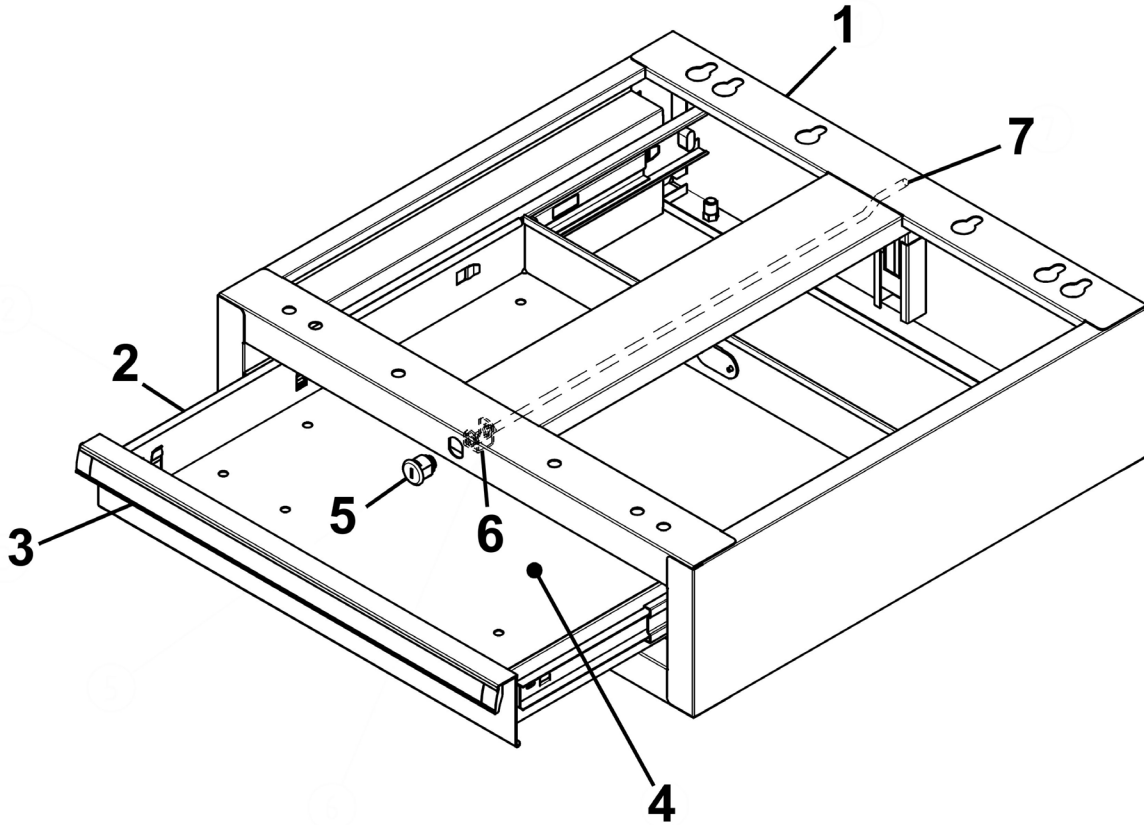

TM

Parts Information:
Superline PRO® Modular Single Drawer Unit
Model No: APMWBD1S

Item	Part No.	Description
1	APMWBD1S-01	Drawer Unit Body
2	APMWBD1S-02	Drawer
3	APMWBD1S-03	Drawer Trim
4	APMWBD1S-04	Drawer Liner

Item	Part No.	Description
5	APMWBD1S-05	Lock & Key
6	APMWBD1S-06	Lock Connection Support
7	APMWBD1S-07	Lock Rod

NOTE: It is our policy to continually improve products and as such we reserve the right to alter data, specifications and component parts without prior notice. There may be alternative versions of this product, please contact us should you require this information.