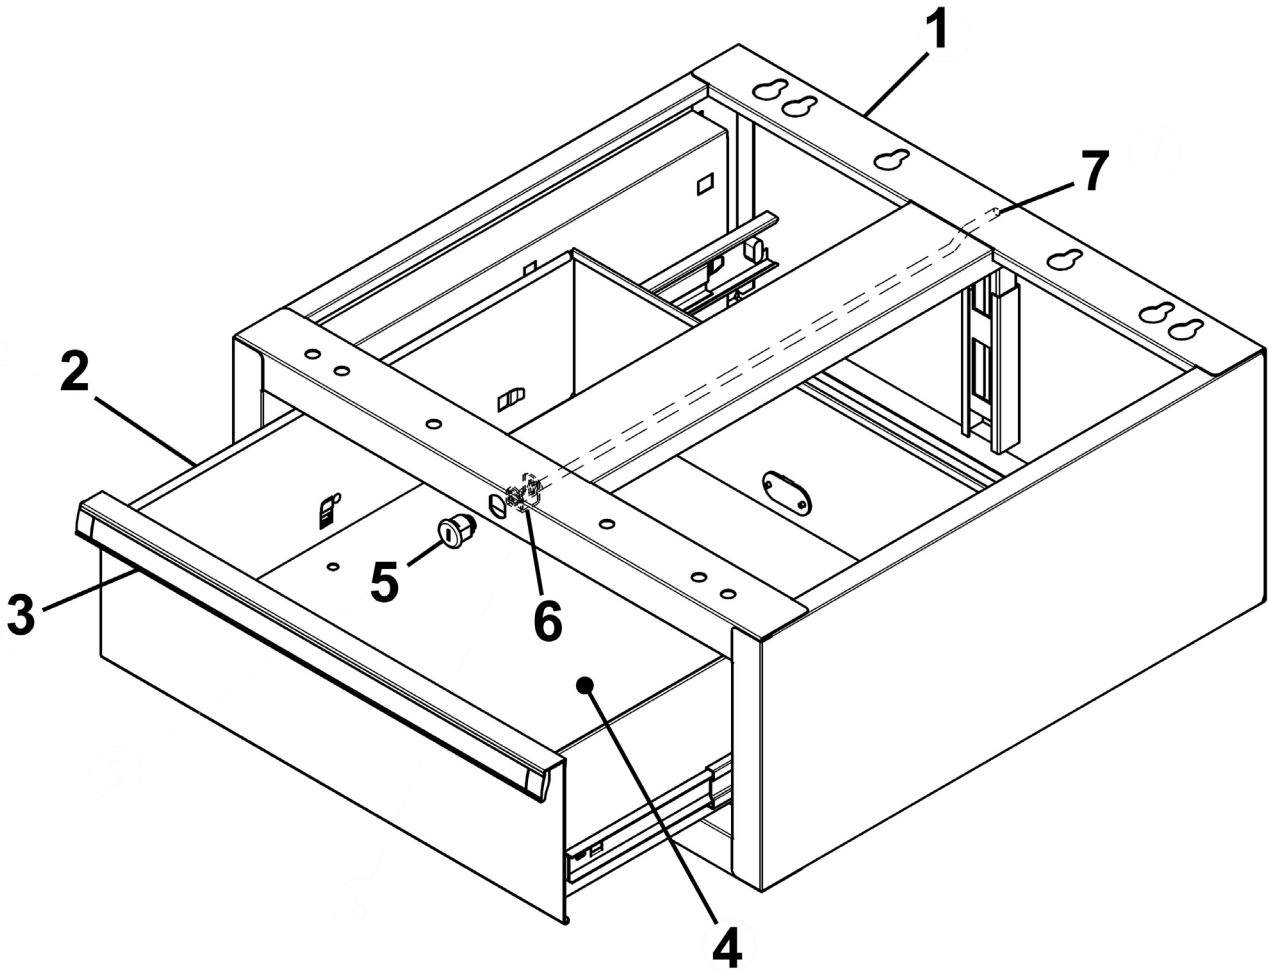

Parts Information:  
**Superline PRO® Modular Single Drawer  
 Unit Large**  
**Model No: APMWBD1L**

Item	Part No.	Description
1	APMWBD1L-01	Drawer Unit Body
2	APMWBD1L-02	Drawer
3	APMWBD1S-03	Drawer Trim
4	APMWBD1S-04	Drawer Liner

Item	Part No.	Description
5	APMWBD1S-05	Lock & Key
6	APMWBD1S-06	Lock Connection Support
7	APMWBD1S-07	Lock Rod

**NOTE:** It is our policy to continually improve products and as such we reserve the right to alter data, specifications and component parts without prior notice. There may be alternative versions of this product, please contact us should you require this information.