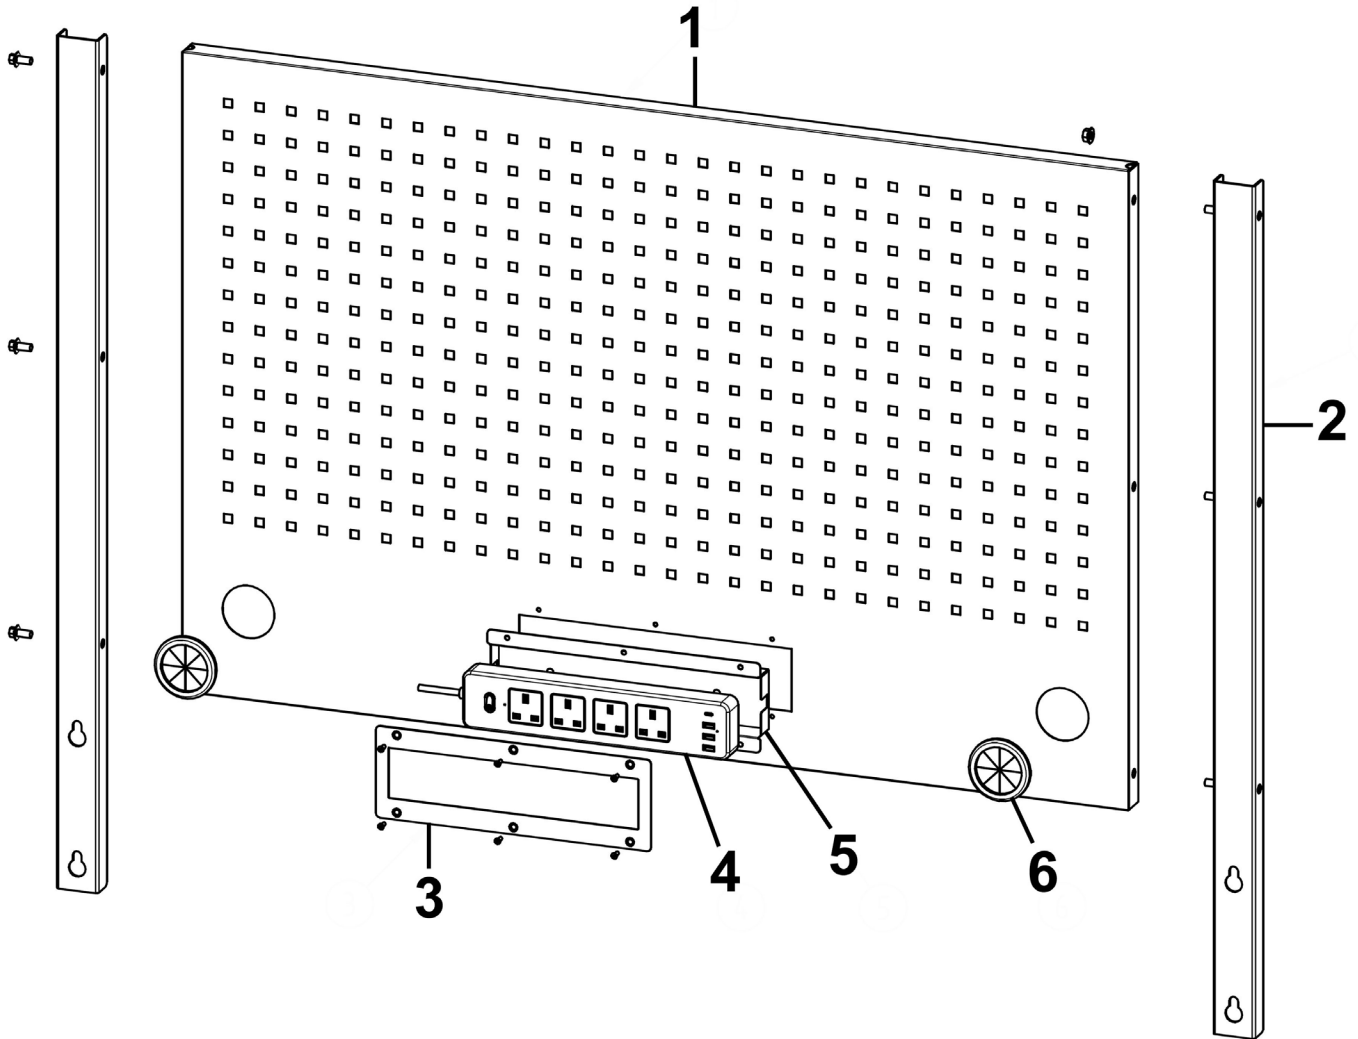

Parts Information:
Superline PRO® Modular Pegboard Back Panel with Power Bar 1240/1500/1800
Model No: APMWB50PB, APMWB60PB, APMWB72PB

Item	Part No.	Description	Qty
1	APMWB50PB-01	Pegboard (for APMWB50PB only)	1
1	APMWB60PB-01	Pegboard (for APMWB60PB only)	1
1	APMWB72PB-01	Pegboard (for APMWB72PB only)	1
2	APMWB72PB-02	Pegboard Support Pillar	2
3	APMWB72PB-03	Front Cover Panel (for Extension Cable)	1

Item	Part No.	Description	Qty
4	EL34USBB	Extension Cable 2.6m 4 x 230V + 2 x USB - Black	1
5	APMWB72PB-05	Support Back Plate (for Extension Cable)	1
6	APMWB72PB-06	Plastic Grommet	2

NOTE: It is our policy to continually improve products and as such we reserve the right to alter data, specifications and component parts without prior notice. There may be alternative versions of this product, please contact us should you require this information.