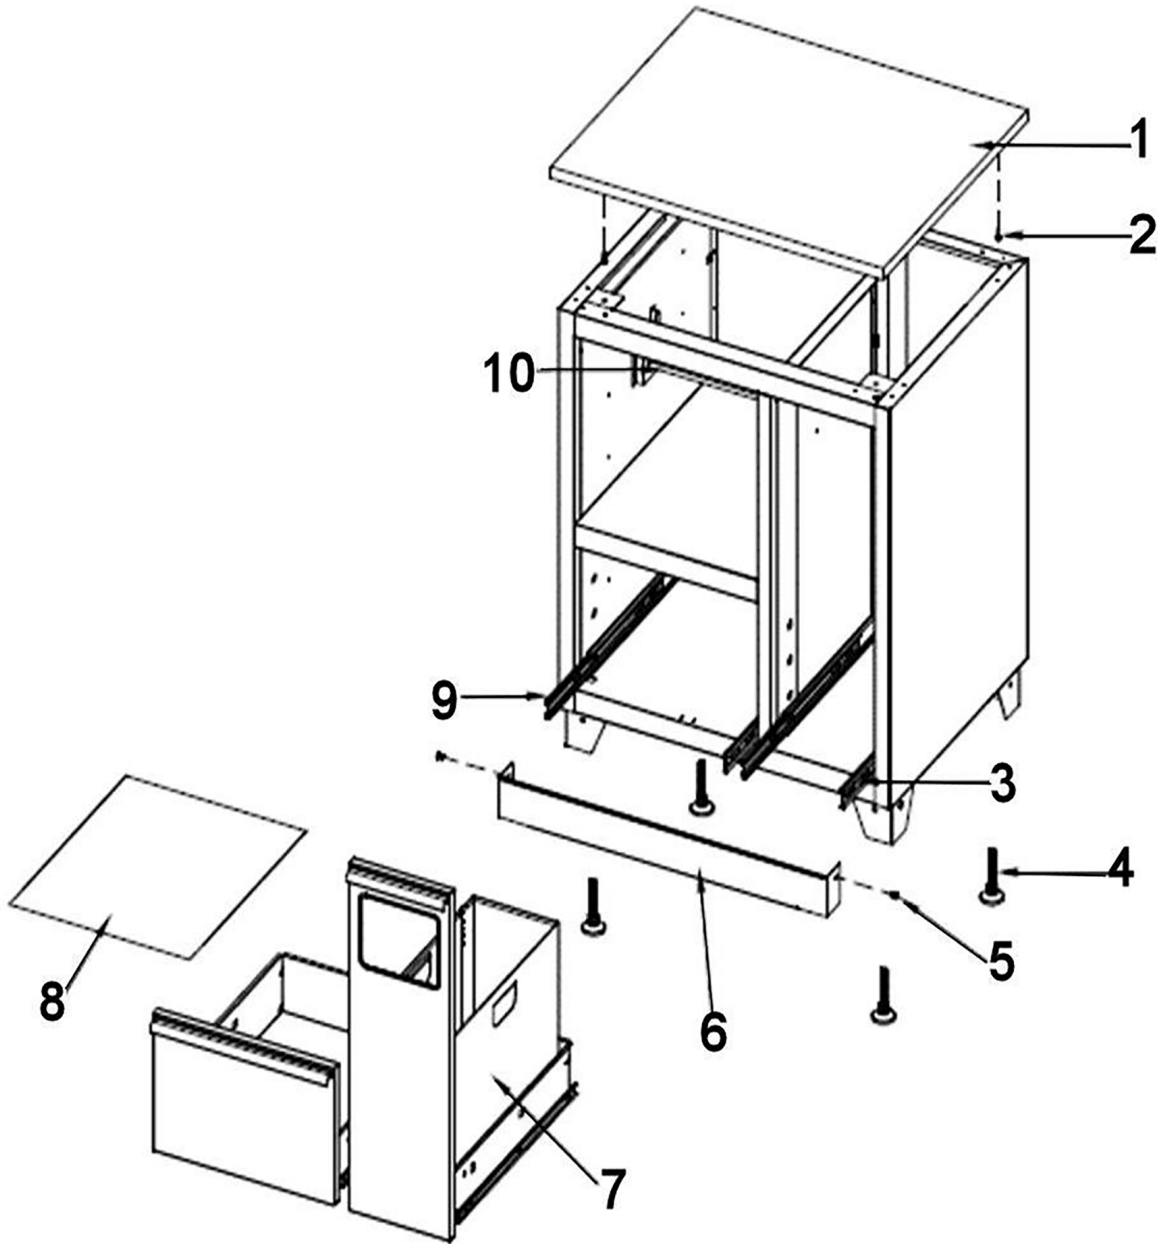

Parts Information:  
**Modular Floor Cabinet Multifunction**  
**775mm Heavy-Duty**  
**Model No: APMS20**

Item	Part No.	Description
1*	APMS06	Hardwood Worktop 775mm (See Catalogue)
1*	APMS08	Stainless Steel Worktop 775mm (See Catalogue)
2	APMS-320122	Bolt, Hex Flange M4.8 x 25mm
3	APMS-300324	Slide, Right
4	APMS-313004	Adjustable Foot
5	MSP612.SB	Machine Screw Pan Head Phillips M6 x 12mm Black

Item	Part No.	Description
6	APMS-221809	Cabinet Support
7	APMS-116264	Rubbish Bin
8	APMS-551785	Drawer Liner 535 x 390mm
9	APMS-300323	Slide, Left
10	APMS-233917	Inside Handle Tube
--	PTB-310157	Premier Zinc Badge (Not Shown)
--	PTB-310158	Sealey Zinc Badge (Not Shown)