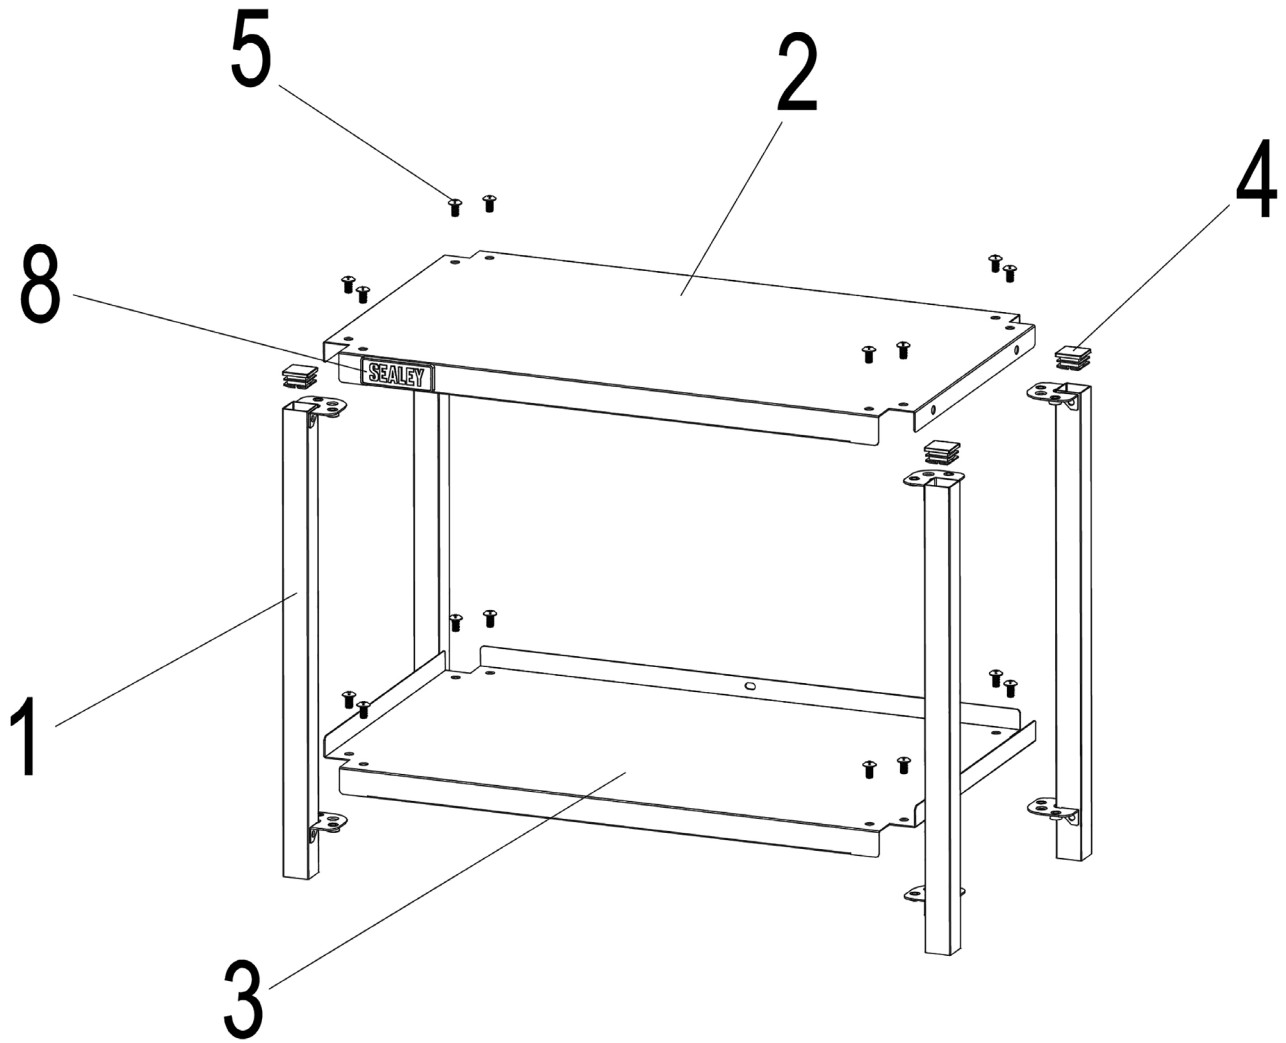

Parts Information:
Modular Racking Top 2 Shelves Unit
580mm
Model No: APMRT2

Item	Part No.	Description
1	APMRT2-01	Upright
2	APMRT2-02	Top Panel
3	APMRB1-04	Top/Bottom Panel
4	APMRB1-07	Plastic End Plug

Item	Part No.	Description
5	MSP612.S	Machine Screw Pan Head Phillips M6 x 12mm
8	APMRT1-11	Sealey Badge
--	APMRB1-09	Self-Tapping Screw ST4.8 x 30mm (Not Shown)
--	APMRB1-10	Expansion Plug M8 x 40mm (Not Shown)