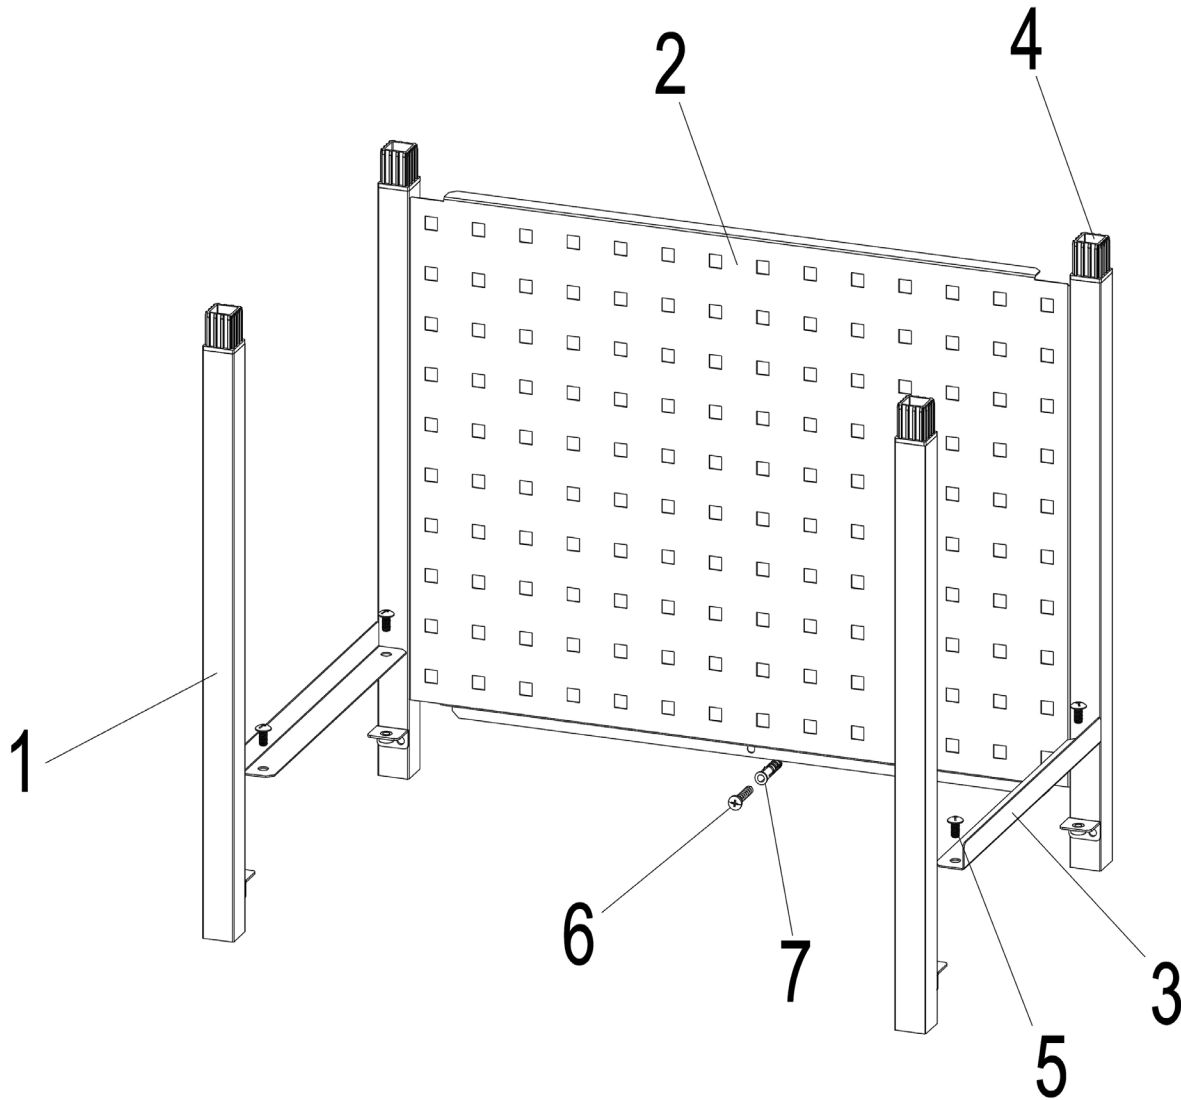

Parts Information:  
**Modular Racking Mid Unit Pegboard**  
**580mm**  
**Model No: APMRM6**

Item	Part No.	Description
1	APMRM6-01	Upright
2	APMRM6-02	Back Plate
3	APMRM6-03	Support Bar
4	APMRB1-11	Plastic Connector

Item	Part No.	Description
5	MSP612.S	Machine Screw Pan Head Phillips M6 x 12mm
6	APMRB1-09	Self-Tapping Screw ST4.8 x 30mm
7	APMRB1-10	Expansion Plug M8 x 40mm

**NOTE:** It is our policy to continually improve products and as such we reserve the right to alter data, specifications and component parts without prior notice. There may be alternative versions of this product, please contact us should you require this information.