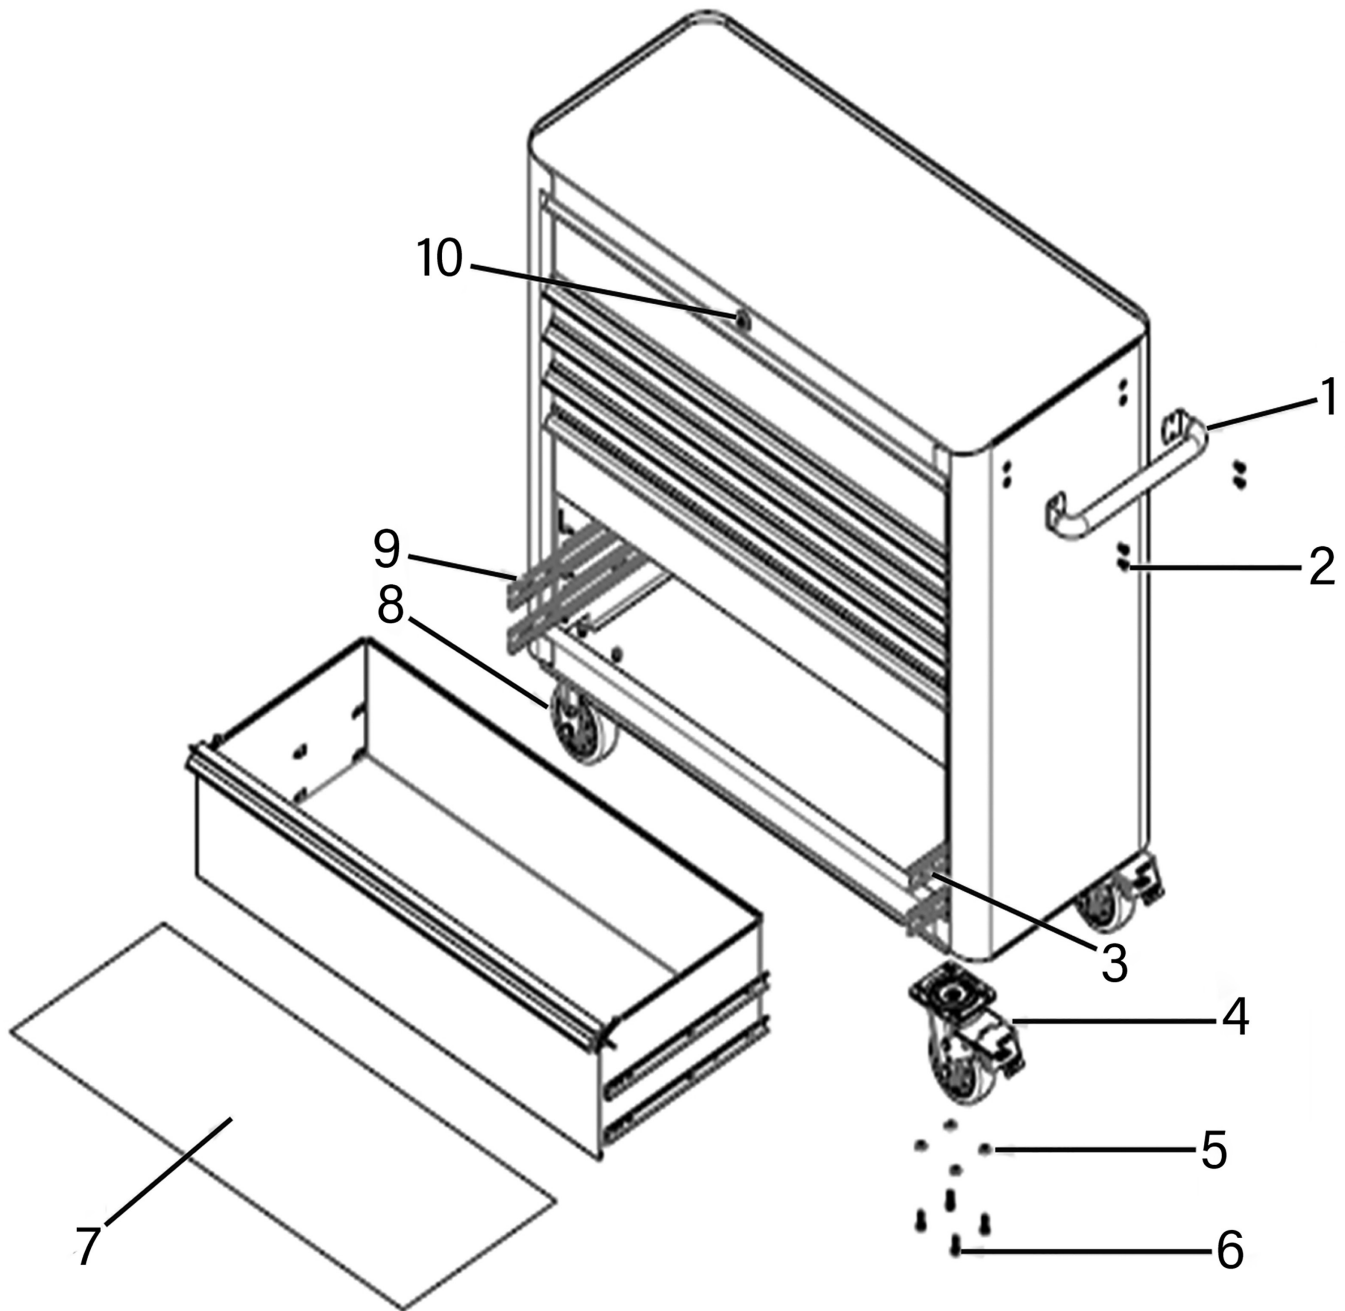

Parts Information:  
**Rollcab 6 Drawer Wide Retro Style - Black with Red Anodised Drawer Pulls**  
**Model No: AP41206BR**

Item	Part No.	Description
1	AP41206BWS.01	Cabinet Handle
2	SS612.S	Hex Head Set Screw M6 x 12mm
3	PTB-300023	Bearing Slide, Right
4	AP41206BWS.04	Wheel, Swivel Castor (w/Brake)(125 x 13 x 45 x 170)
5	PTB-324002	Washer
6	SS820.S	Hex Bolt M8 x 20mm

Item	Part No.	Description
7	PTB-550167	Drawer Liner 945 x 395mm
8	AP41206BWS.08	Wheel, Fixed Castor (125 x 13 x 45 x 170)
9	PTB-300022	Bearing Slide, Left
10	PTB-304007	Lock & Key (Number 1201)
--	PTB-304007A	Lock & Key (Number 1202)
--	PTB-304007B	Lock & Key (Number 1203)
--	PTB-304007C	Lock & Key (Number 1204)