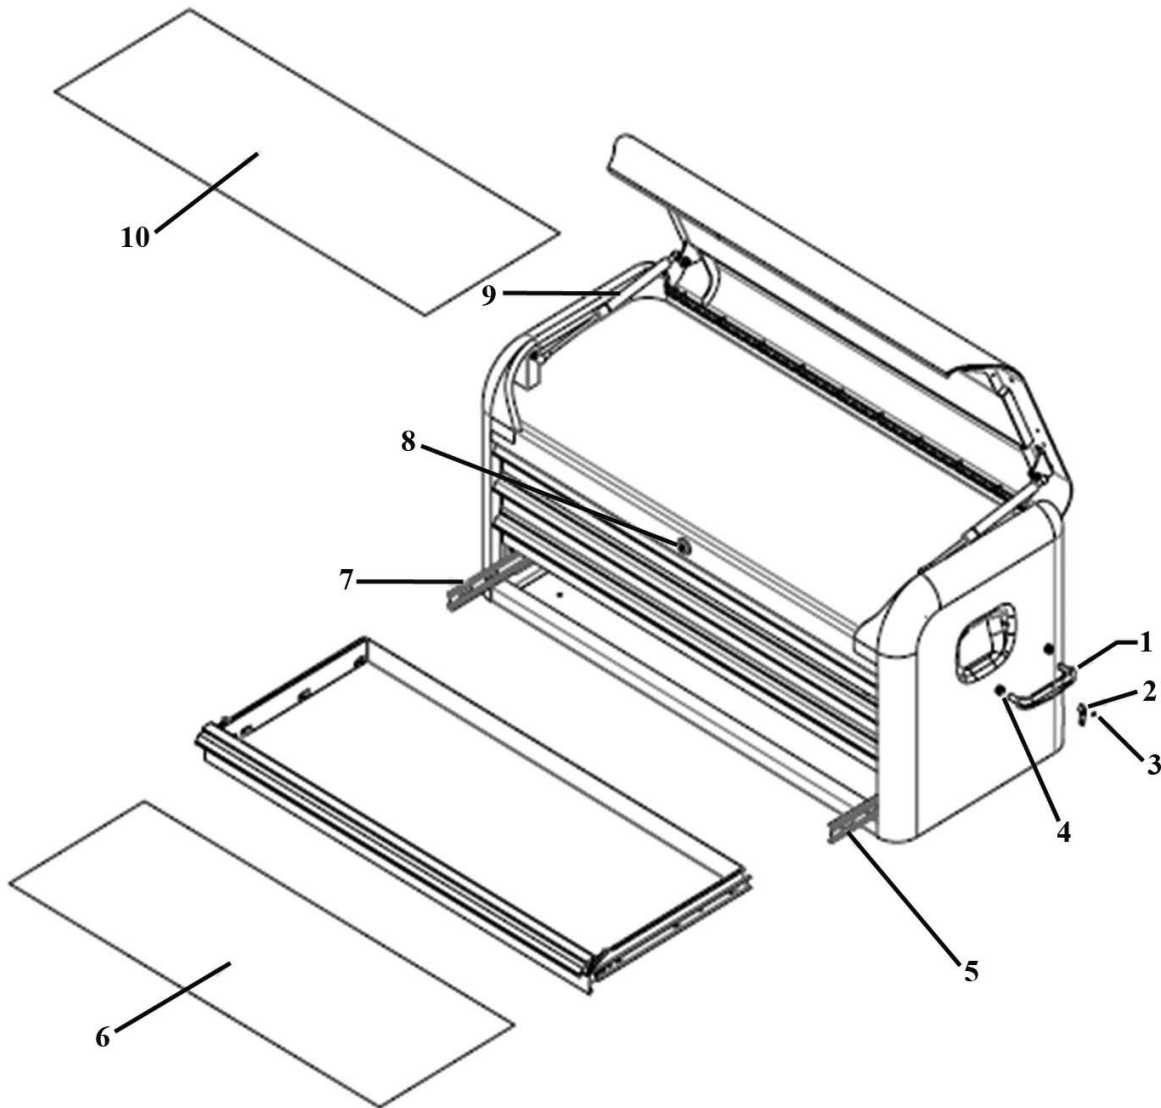

Parts Information:
Topchest 4 Drawer Wide Retro Style - Blue with White Stripes
Model No: AP41104BWS

Item	Part No.	Description
1	AP41104BWS.01	CHEST HANDLE
2	AP28104.10	CONNECTOR
3	SS612.S	HEX HEAD SET SCREW M6x12mm SINGLE
4	SN8.S	STEEL NUT M8 ZINC DIN934 (SINGLE)
5	PTB-300023	BEARING SLIDE (R)

Item	Part No.	Description
6	AP41206BWS.07	DRAWER LINER
7	PTB-300022	BEARING SLIDE (L)
8	PTB-304007	LOCK AND KEY (NUMBER 1201)
9	AP41104BWS.09	GAS STRUT
10	AP41104BWS.10	TOP LINER

NOTE: It is our policy to continually improve products and as such we reserve the right to alter data, specifications and component parts without prior notice.