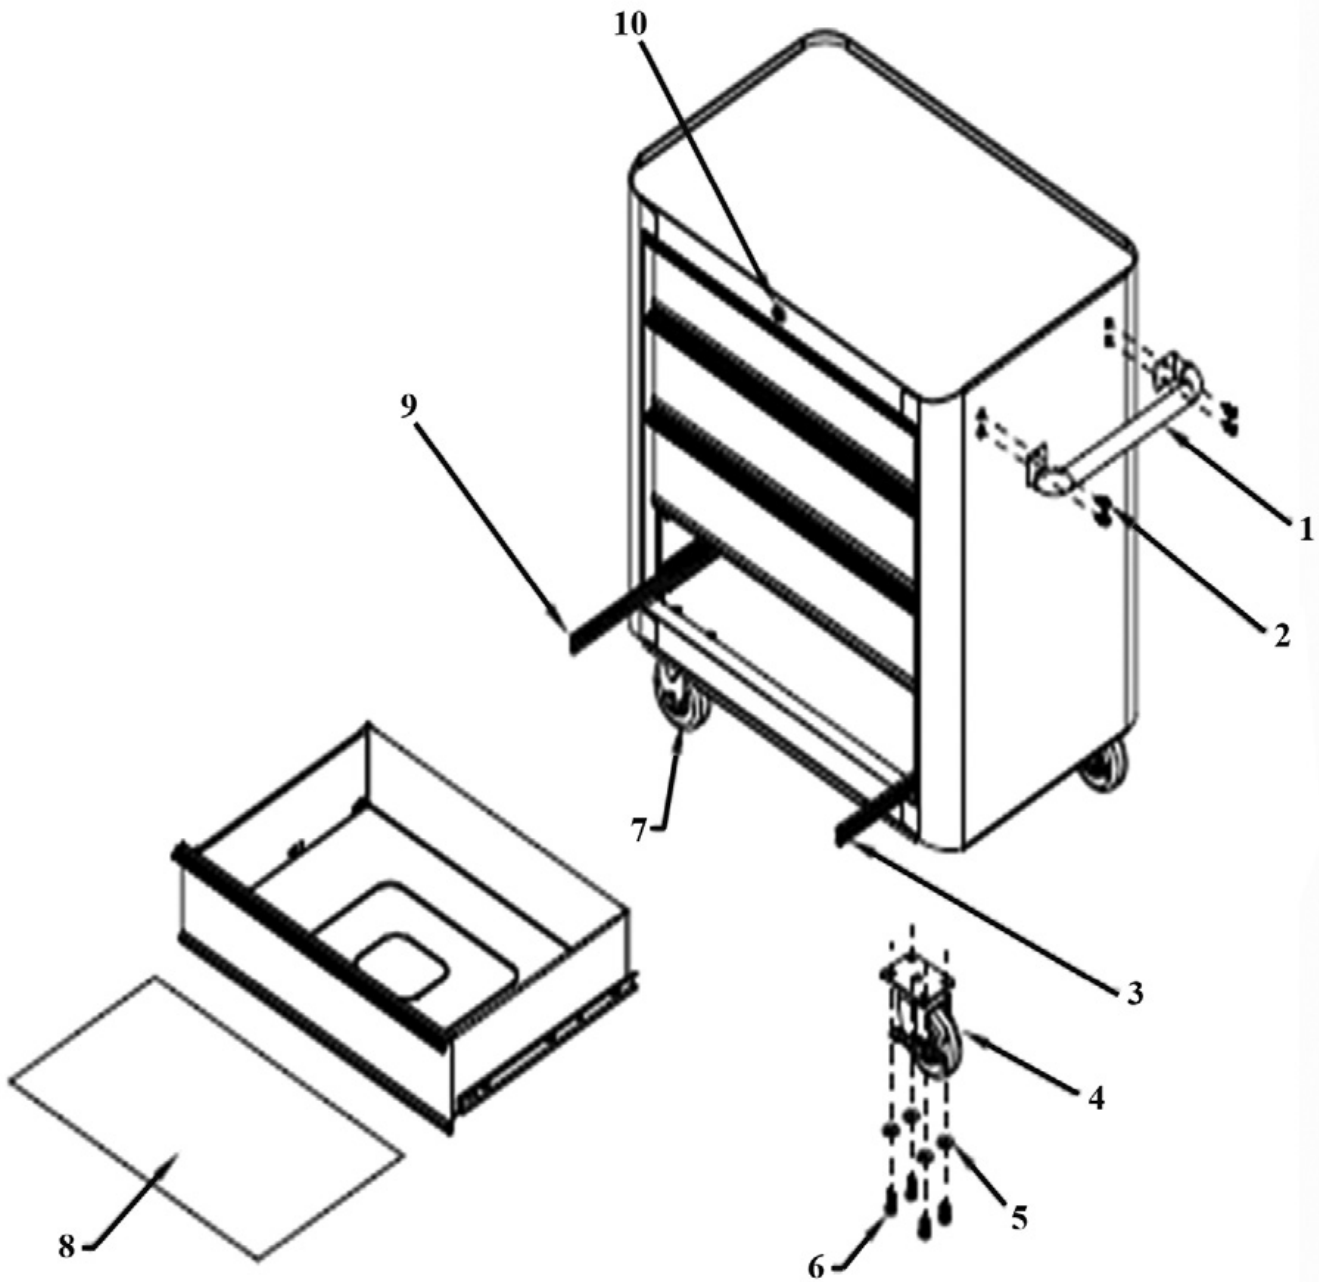

Parts Information:
Rollcab 4 Drawer Retro Style- Blue with White Stripes
Model No: AP28204BWS

Item	Part No.	Description
1	AP41206BWS.01	CABINET HANDLE
2	SS612.S	HEX HEAD SET SCREW M6x12mm SINGLE
3	AP28204.03	BEARING SLIDE (R)
4	AP28204.04	WHEEL,SWIVEL CASTOR (101x10x50x128)
5	AP28204.05	WASHER

Item	Part No.	Description
6	PTB-321024	HEX BOLT (M8x20)
7	AP28204.07	WHEEL, FIXED CASTOR (101x10x50x128)
8	AP28204.08	DRAWER LINER(565X395MM)
9	AP28204.09	BEARING SLIDE (L)
10	AP28204.10	LOCK & KEY

NOTE: It is our policy to continually improve products and as such we reserve the right to alter data, specifications and component parts without prior notice.